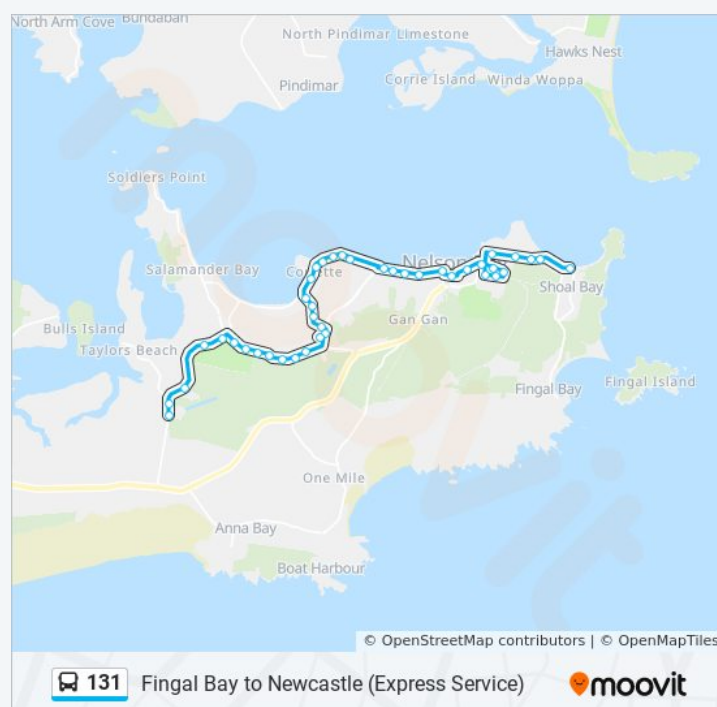

139 Rocky Point Rd

Rocky Point Rd at Coral St

Rocky Point Rd after Legana Cl

Boulder Bay Rd before Iluka Cl

Boulder Bay Rd at Farm Rd

Fingal Bay Shops, Market St

Direction: Hunter St

100 stops

Maitland Rd opp May St

Maitland Rd opp Beaumont St

Wickham Park, Maitland Rd

Hunter St opp Sacred Heart Cathedral

Newcastle Interchange, Stand B

Direction: Talors Beach Roundabout

41 stops

[VIEW LINE SCHEDULE](#)

174a Salamander Way

138 Salamander Way

118a Salamander Way

Salamander Way before Horizons Dr

84 Salamander Way

64 Salamander Way

Port Stephens Dr at Estate Dr

Port Stephens Dr before Diere Point Rd

Port Stephens Dr at Trades Ct

Port Stephens Dr after Innovation Cl

Port Stephens Dr before Sky Cl

Direction: Talors Beach Roundabout

Stops: 41

Trip Duration: 27 min

Line Summary:

131 bus time schedules and route maps are available in an offline PDF at moovitapp.com. Use the [Moovit App](#) to see live bus times, train schedule or subway schedule, and step-by-step directions for all public transit in Sydney.