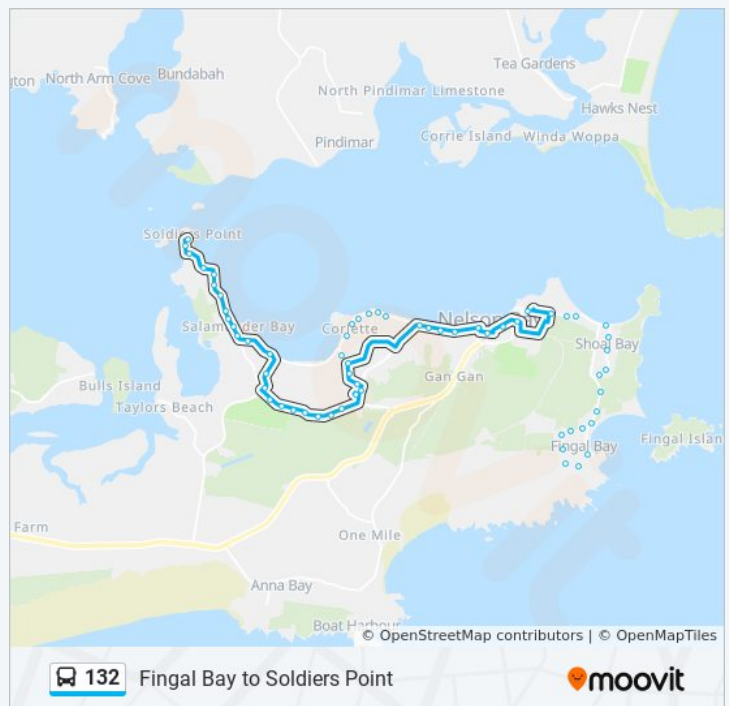

Trevally St opp Tomaree Community Hospital

Shoal Bay Rd after Gowrie Ave

Shoal Bay Rd before Harwood Ave

Shoal Bay Rd before Beach Rd

Shoal Bay Rd opp Bay Village Shops

Direction: Soldiers Point

60 stops

[VIEW LINE SCHEDULE](#)

- Fingal Bay Shops, Market St
- Boulder Bay Rd before Bent St
- Rocky Point Rd after Creswell Pl
- Rocky Point Rd opp Coral St
- Fingal Bay Sports Club, Rocky Point Rd
- Rocky Point Rd after Surf Cl
- Rocky Point Rd at Lentara St
- Marine Dr before Darramba Rd
- Marine Dr before Lentara St
- Marine Dr
- Tomaree Rd at Rigney St
- Tomaree Rd opp Lloyd Lane
- Shoal Bay Public School, Fingal St
- Bay Village Shops, Shoal Bay Rd
- Shoal Bay Rd after Beach Rd
- Shoal Bay Rd opp Harwood Ave
- Shoal Bay Rd at Gowrie Ave
- Shoal Bay Rd opp Bill Strong Oval
- Fingal St before Dowling St
- Magnus St before Donald St
- Donald St at Stockton St
- Government Rd after Church St
- Government Rd before Seaham St
- Government Rd before Taree St
- Government Rd before Irambang St
- Government Rd before Bagnall Beach Rd
- Sandy Point Rd after Pantowora St
- Corlette Shops, Sandy Point Rd

132 bus Time Schedule

Soldiers Point Route Timetable:

Sunday	9:23 AM - 7:33 PM
Monday	10:25 AM - 9:15 PM
Tuesday	10:25 AM - 9:15 PM
Wednesday	10:25 AM - 9:15 PM
Thursday	10:25 AM - 9:15 PM
Friday	9:23 AM - 7:33 PM
Saturday	9:23 AM - 7:33 PM

132 bus Info

Direction: Soldiers Point

Stops: 60

Trip Duration: 34 min

Line Summary:

53 Sandy Point Rd

Sandy Point Rd before The Peninsula

Sandy Point Rd opp Judith St