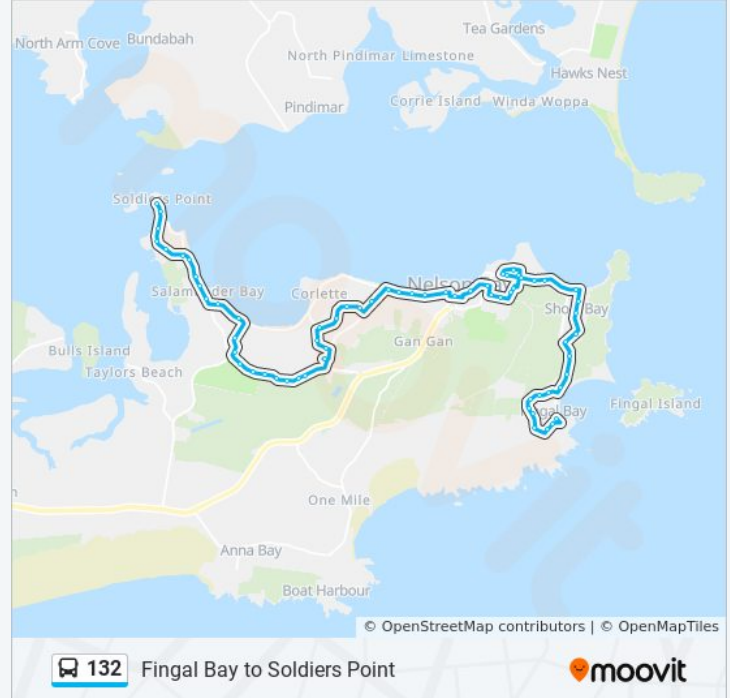

Austral St opp Seabreeze Shops

Trevally St at Fingal St

Trevally St opp Tomaree Community Hospital

Gowrie Ave before Achilles St

Norburn Ave before Dixon Dr

Dixon Dr at Shoal Bay Rd

Nelson Bay Diggers, Shoal Bay Rd

Shoal Bay Rd after Gowrie Ave

Shoal Bay Rd before Harwood Ave

Shoal Bay Rd before Beach Rd

Shoal Bay Rd opp Bay Village Shops

Tomaree Rd before Lloyd Lane

Tomaree Rd before Marine Dr

Ocena Beach Trail, Marine Dr

Marine Dr opp Lentara St

Marine Dr opp Darramba Rd

Rocky Point Rd opp Lentara St

Rocky Point Rd after Whitesands Rd

Rocky Point Rd opp Fingal Bay Sports Club

139 Rocky Point Rd

Rocky Point Rd at Coral St

Rocky Point Rd after Legana Cl

Boulder Bay Rd before Iluka Cl

Boulder Bay Rd at Farm Rd

Fingal Bay Shops, Market St

Direction: Nelson Bay Diggers RSL

44 stops

[VIEW LINE SCHEDULE](#)

Thou Walla Sunset Retreat, Ridgeway Ave

Soldiers Point Rd opp Soldiers Point Shops