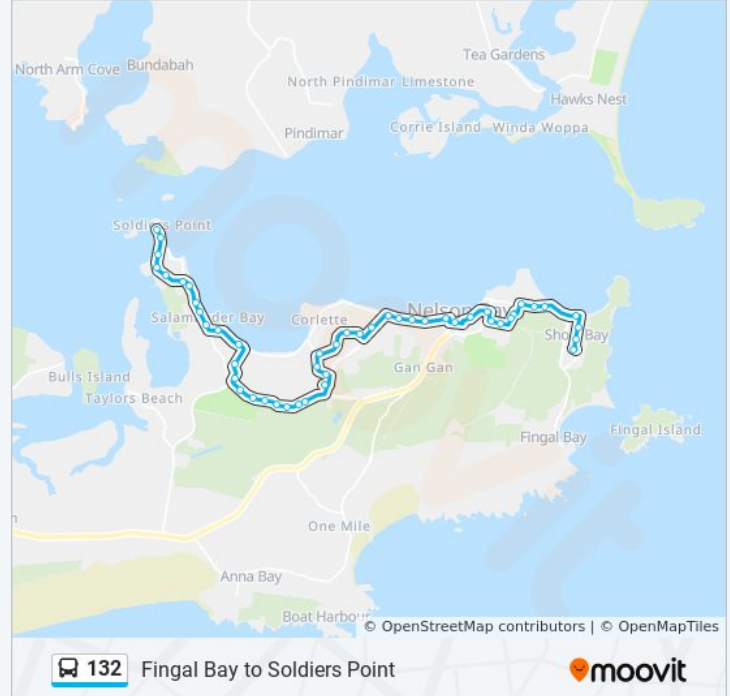

Government Rd opp Seaham St

Government Rd before Church St

Donald St before Stockton St

Magnus St opp Donald St

Fingal St before Trafalgar St

Austral St after Trafalgar St

Austral St opp Seabreeze Shops

Trevally St at Fingal St

Trevally St opp Tomaree Community Hospital

Shoal Bay Rd after Gowrie Ave

Shoal Bay Rd before Harwood Ave

Shoal Bay Rd before Beach Rd

Shoal Bay Rd opp Bay Village Shops

Direction: Soldiers Point

60 stops

[VIEW LINE SCHEDULE](#)