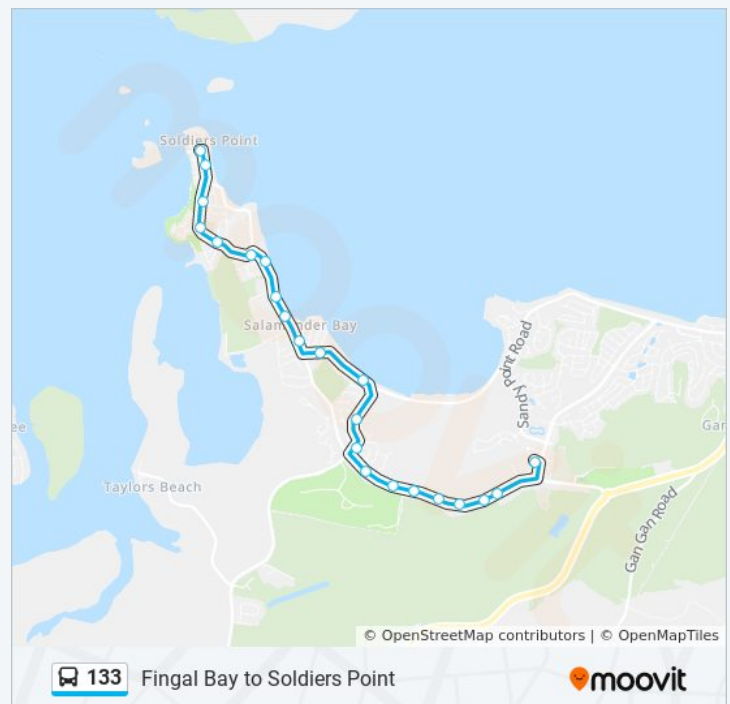

## Direction: Salamander Centre

25 stops

[VIEW LINE SCHEDULE](#)

Dixon Dr at Shoal Bay Rd  
Nelson Bay Diggers, Shoal Bay Rd  
Gowrie Ave after Shoal Bay Rd

## 133 bus Info

**Direction:** Salamander Bay Square

**Stops:** 22

**Trip Duration:** 12 min

**Line Summary:**