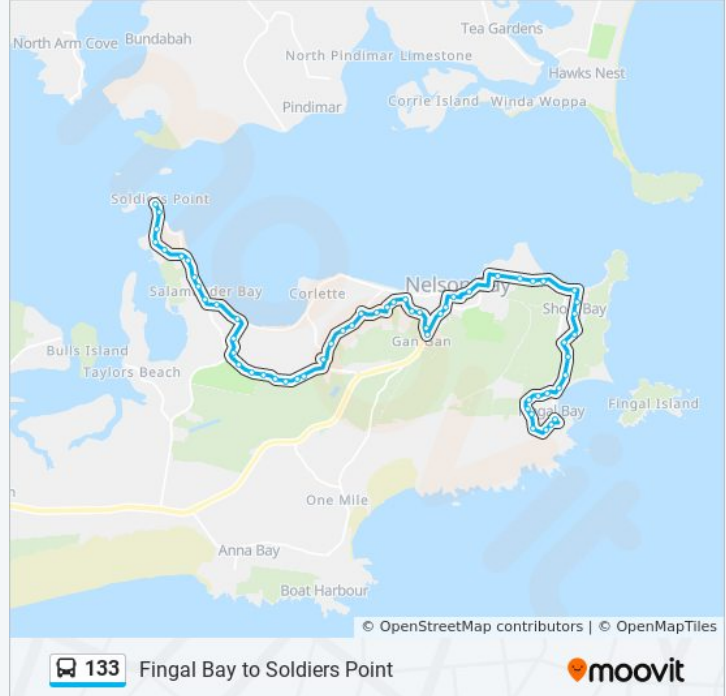

### 133 bus Info

**Direction:** Fingal Bay

**Stops:** 57

**Trip Duration:** 45 min

**Line Summary:**

Salamander Bay Square, Terminus Pde  
Oaks Pacific Blue Resort, Bagnall Beach Rd  
Bagnall Beach Rd opp Regis Gardens  
Bagnall Beach Rd opp 54  
Bagnall Beach Rd before Spinnaker Way  
Spinnaker Way before Trumpeter Cct  
Wallawa Rd before Bayview St  
Wallawa Rd at Bayview St  
Wallawa Rd at Galoola Dr  
Galoola Dr at Bullawai Ave  
Galoola Dr at Yoolarai Cres  
Galoola Dr opp Ullora Cl  
Stockton St opp Tallean Rd  
Stockton St after Beenong Cl  
Church St opp All Saints Anglican Church  
Donald St before Stockton St  
Magnus St opp Donald St  
Shoal Bay Rd, Bill Strong Oval  
Shoal Bay Rd after Gowrie Ave  
Shoal Bay Rd before Harwood Ave  
Shoal Bay Rd before Beach Rd  
Shoal Bay Rd opp Bay Village Shops  
Tomaree Rd before Lloyd Lane  
Tomaree Rd before Marine Dr  
Ocena Beach Trail, Marine Dr  
Marine Dr opp Lentara St  
Marine Dr opp Darramba Rd  
Rocky Point Rd opp Lentara St  
Rocky Point Rd after Whitesands Rd  
Rocky Point Rd opp Fingal Bay Sports Club  
139 Rocky Point Rd  
Rocky Point Rd at Coral St  
Rocky Point Rd after Legana Cl

### Direction: Nelson Bay

37 stops

[VIEW LINE SCHEDULE](#)

Thou Walla Sunset Retreat, Ridgeway Ave

Soldiers Point Rd opp Soldiers Point Shops

Cromarty Rd at Elk St

Soldiers Point Public School, Cromarty Rd

Bagnall Ave before Ash St