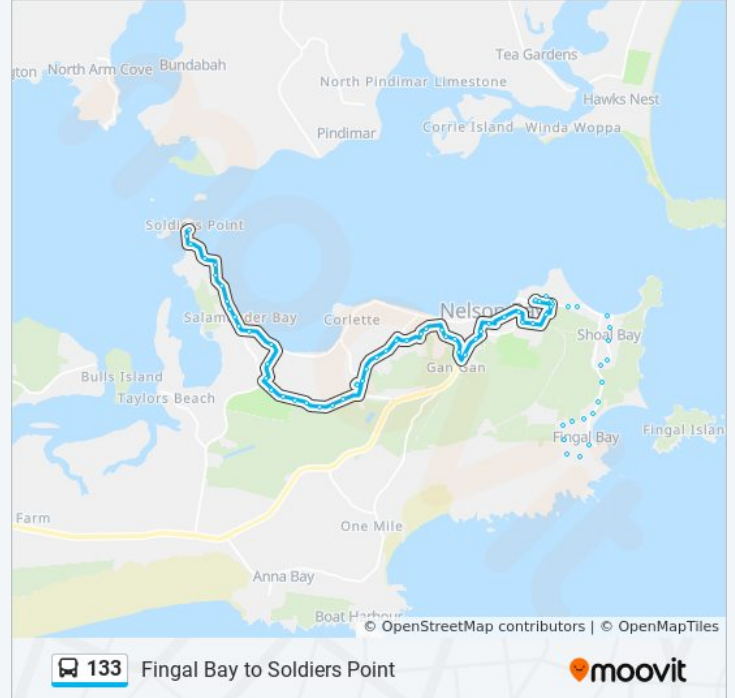

Shoal Bay Public School, Fingal St

Bay Village Shops, Shoal Bay Rd

Shoal Bay Rd after Beach Rd

Shoal Bay Rd opp Harwood Ave

Shoal Bay Rd at Gowrie Ave

Gowrie Ave before Achilles St

Norburn Ave before Dixon Dr

Dixon Dr at Shoal Bay Rd

Nelson Bay Diggers, Shoal Bay Rd

Gowrie Ave after Shoal Bay Rd

Tomaree Community Hospital, Trevally St

Seabreeze Shops, Austral St

Austral St after Wentworth St

Fingal St before Dowling St

Magnus St before Donald St

Donald St at Stockton St

All Saints Anglican Church, Church St

Stockton St before Talleen Rd

103 Stockton St

Galoola Dr before Ullora Cl

Galoola Dr opp Yoolarai Cres

Galoola Dr opp Bullawai Ave

Galoola Dr before Wallawa Rd

Wallawa Rd opp Bayview St

Wallawa Rd before Canomii Cl

Spinnaker Way after Sgt Baker Dr

Bagnall Beach Rd after Spinnaker Way

54 Bagnall Beach Rd

Regis Gardens, Bagnall Beach Rd

Bagnall Beach Rd after Sergeant Baker Dr

Bagnall Beach Rd after Keel St

Salamander Bay Square, Terminus Pde

156 Salamander Way