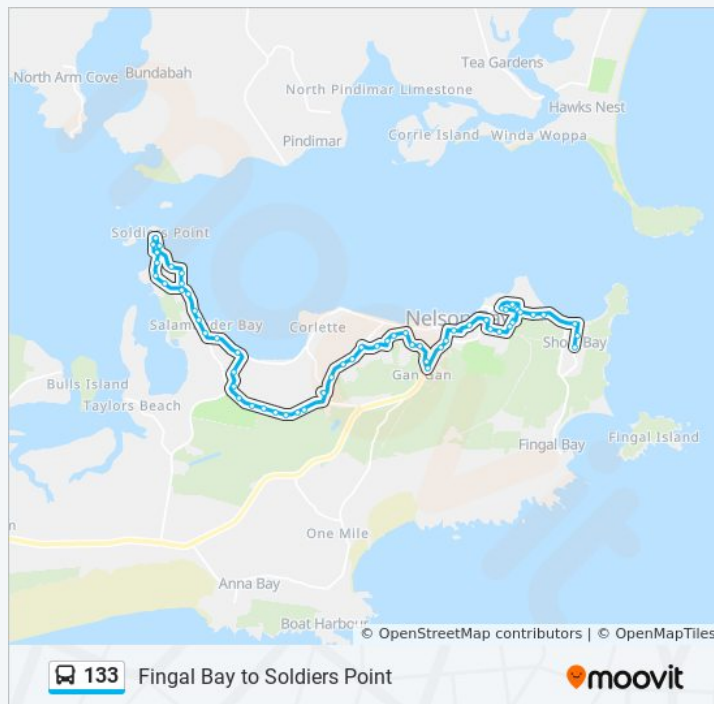

### 133 bus Info

**Direction:** Shoal Bay

**Stops:** 57

**Trip Duration:** 38 min

**Line Summary:**

Church St opp All Saints Anglican Church

Donald St before Stockton St

Magnus St opp Donald St