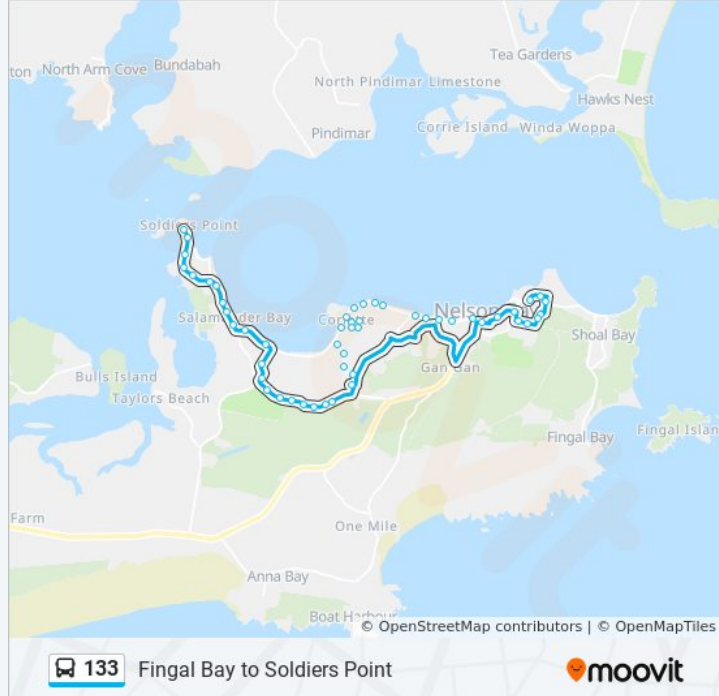

Fingal St before Trafalgar St

Austral St after Trafalgar St

Austral St opp Seabreeze Shops

Trevally St at Fingal St

Trevally St opp Tomaree Community Hospital

Gowrie Ave before Achilles St

Norburn Ave before Dixon Dr

Dixon Dr at Shoal Bay Rd