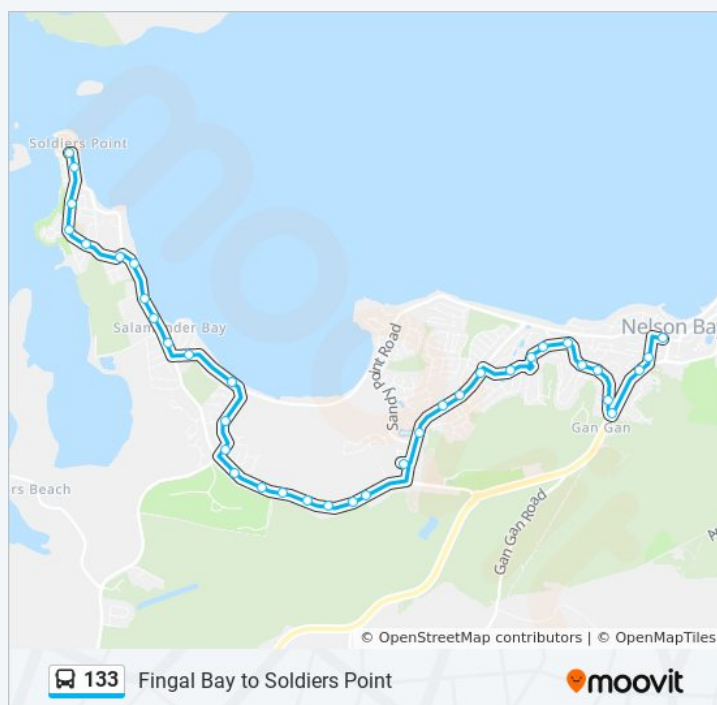

### 133 bus Info

**Direction:** Nelson Bay

**Stops:** 37

**Trip Duration:** 24 min

**Line Summary:**

Spinnaker Way before Trumpeter Cct

Wallawa Rd before Bayview St

Wallawa Rd at Bayview St