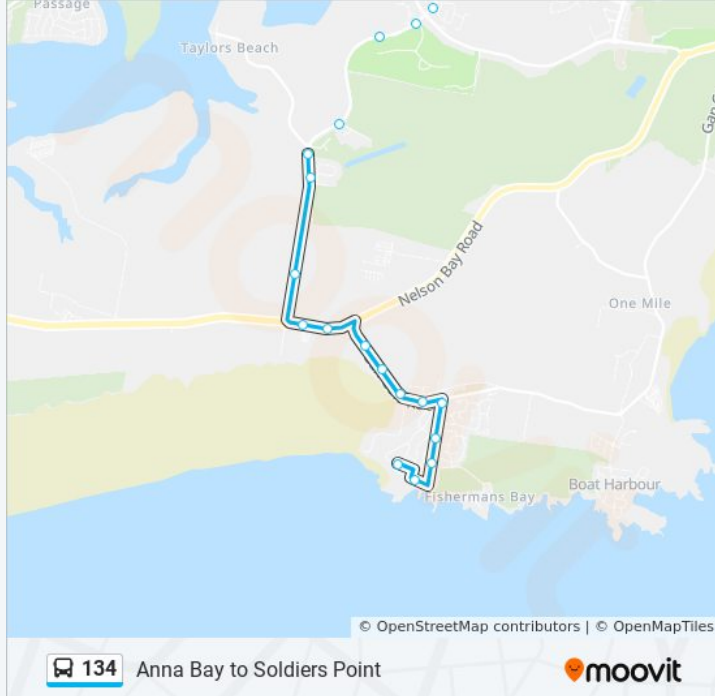

### 134 bus Info

**Direction:** Birubi Point

**Stops:** 31

**Trip Duration:** 8 min

**Line Summary:**

Port Stephens Dr before Sky Cl  
 Port Stephens Dr opp Sahara Trails  
 Nelson Bay Rd after Port Stephens Dr  
 David Grahams Golf Complex, Nelson Bay Rd  
 31 Gan Gan Rd  
 67 Gan Gan Rd  
 Gan Gan Rd opp James Paterson St  
 Gan Gan Rd before Campbell Ave  
 Morna Point Rd after Gan Gan Rd  
 Morna Point Rd opp Davidson St  
 Morna Point Rd before Fishermans Bay Rd  
 Ocean Ave before Pacific Ave  
 Fitzroy St after Pacific Ave

**Direction: Birubi Point via Taylors Beach**

33 stops

[VIEW LINE SCHEDULE](#)

Thou Walla Sunset Retreat, Ridgeway Ave  
 Soldiers Point Rd opp Soldiers Point Shops  
 Cromarty Rd at Elk St  
 Soldiers Point Public School, Cromarty Rd  
 Bagnall Ave before Ash St  
 Bagnall Ave before Soldiers Point Rd  
 Soldiers Point Rd after Seaview Cres  
 Soldiers Point Rd opp Fleet St  
 Soldiers Point Rd before Randall Dr  
 Wanda Beach Shops, Soldiers Point Rd  
 Foreshore Dr at Randall Dr  
 Foreshore Dr opp Wanda Ave  
 Port Stephens Dr opp Muller St  
 Port Stephens Dr after Yachtsman Cres  
 Port Stephens Dr at Estate Dr  
 Port Stephens Dr before Diere Point Rd

**Direction:** Boat Harbour

**Stops:** 34

**Trip Duration:** 25 min

**Line Summary:**

Port Stephens Dr opp Muller St

Port Stephens Dr after Yachtsman Cres

Port Stephens Dr at Estate Dr

Port Stephens Dr before Diere Point Rd