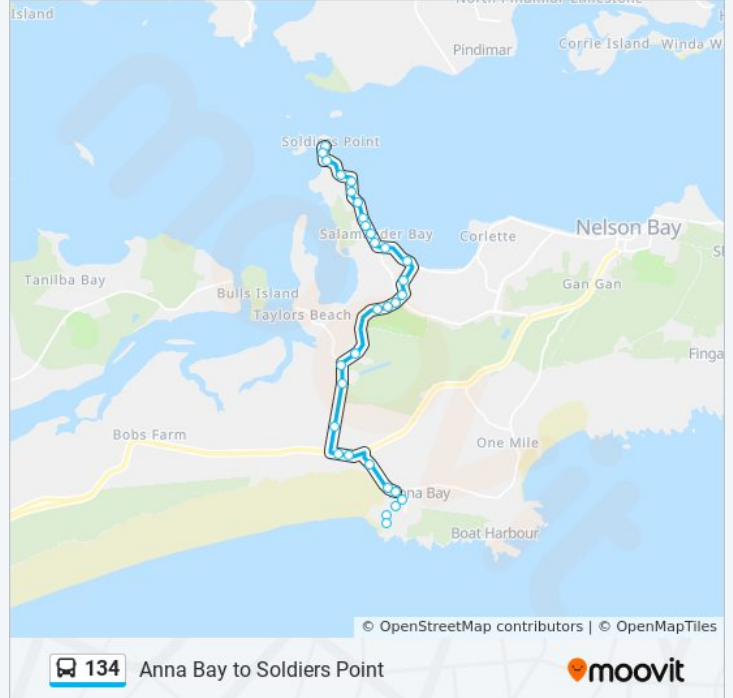

Soldiers Point Rd opp Seaview Cres

Big4 Soldiers Point Holiday Park, Soldiers Point Rd

Soldiers Point Rd after Redman Pl

Soldiers Point Rd before Ash St

Brown Ave after Cromarty Rd

Sunset Bvd before Resthaven Ave

### Direction: Soldiers Point via Taylors Beach

45 stops

[VIEW LINE SCHEDULE](#)

Kingsley Dr at Noamunga St

Boat Harbour Tennis Courts, Blanch St

Blanch St before Castaway Cl

Gan Gan Rd after Blanch St

348 Gan Gan Rd