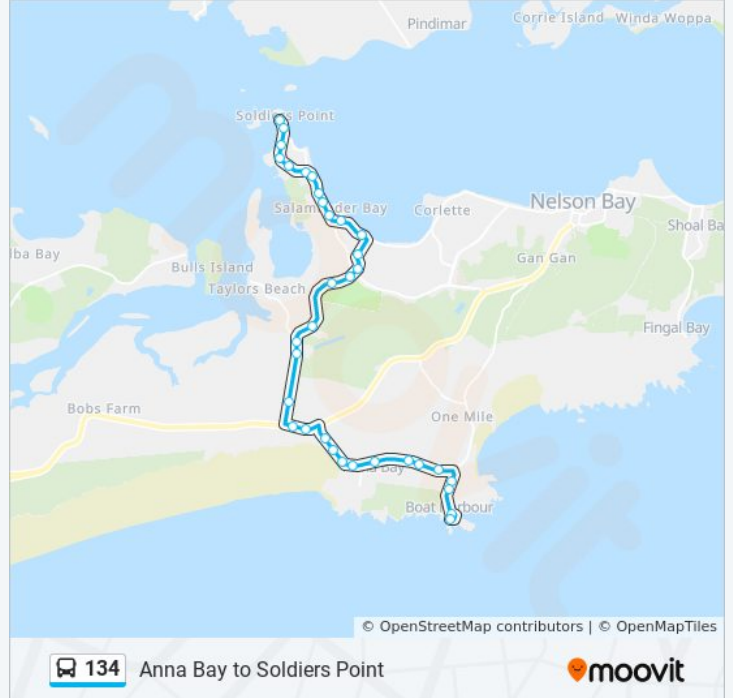

**Direction:** Boat Harbour

**Stops:** 34

**Trip Duration:** 25 min

**Line Summary:**

Port Stephens Dr opp Muller St

Port Stephens Dr after Yachtsman Cres

Port Stephens Dr at Estate Dr

Port Stephens Dr before Diere Point Rd

Port Stephens Dr at Trades Ct

Port Stephens Dr after Innovation Cl

Port Stephens Dr before Sky Cl

Port Stephens Dr opp Sahara Trails

Nelson Bay Rd after Port Stephens Dr

David Grahams Golf Complex, Nelson Bay Rd

### Direction: Port Stephens Dr & Trades Ct

17 stops

[VIEW LINE SCHEDULE](#)

Thou Walla Sunset Retreat, Ridgeway Ave

Soldiers Point Rd opp Soldiers Point Shops

Cromarty Rd at Elk St

Soldiers Point Public School, Cromarty Rd