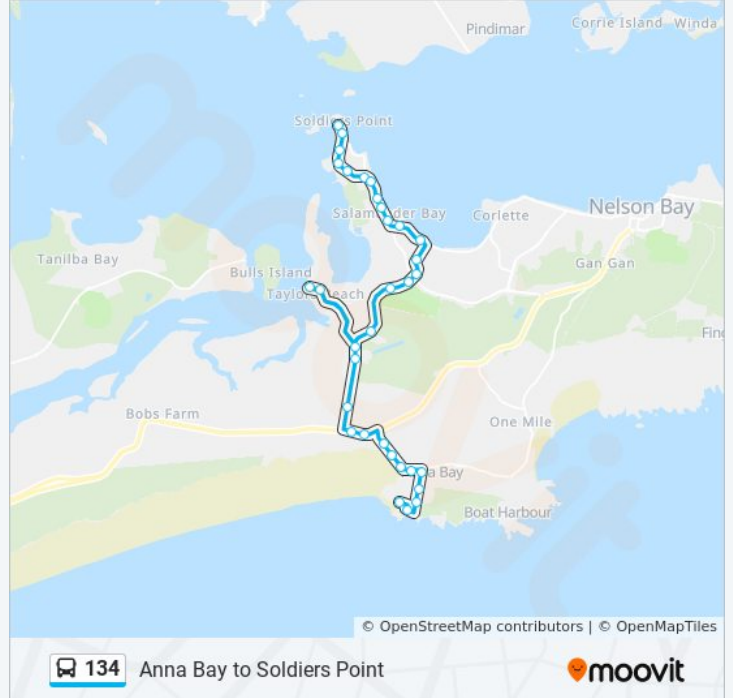

**134 bus Info**

**Direction:** Birubi Point via Taylors Beach

**Stops:** 33

**Trip Duration:** 23 min

**Line Summary:**

Port Stephens Dr at Trades Ct  
 Taylor Rd at Albert St  
 27 Taylor Rd  
 Port Stephens Dr after Innovation Cl  
 Port Stephens Dr before Sky Cl  
 Port Stephens Dr opp Sahara Trails  
 Nelson Bay Rd after Port Stephens Dr  
 David Grahams Golf Complex, Nelson Bay Rd  
 31 Gan Gan Rd  
 67 Gan Gan Rd  
 Gan Gan Rd opp James Paterson St  
 Gan Gan Rd before Campbell Ave  
 Morna Point Rd after Gan Gan Rd  
 Morna Point Rd opp Davidson St  
 Morna Point Rd before Fishermans Bay Rd  
 Ocean Ave before Pacific Ave  
 Fitzroy St after Pacific Ave

**Direction: Boat Harbour**

34 stops

[VIEW LINE SCHEDULE](#)

Thou Walla Sunset Retreat, Ridgeway Ave  
 Soldiers Point Rd opp Soldiers Point Shops  
 Cromarty Rd at Elk St  
 Soldiers Point Public School, Cromarty Rd  
 Bagnall Ave before Ash St  
 Bagnall Ave before Soldiers Point Rd  
 Soldiers Point Rd after Seaview Cres  
 Soldiers Point Rd opp Fleet St  
 Soldiers Point Rd before Randall Dr  
 Wanda Beach Shops, Soldiers Point Rd  
 Foreshore Dr at Randall Dr  
 Foreshore Dr opp Wanda Ave

**Direction:** Boat Harbour

**Stops:** 34

**Trip Duration:** 25 min

**Line Summary:**

Port Stephens Dr opp Muller St

Port Stephens Dr after Yachtsman Cres

Port Stephens Dr at Estate Dr

Port Stephens Dr before Diere Point Rd