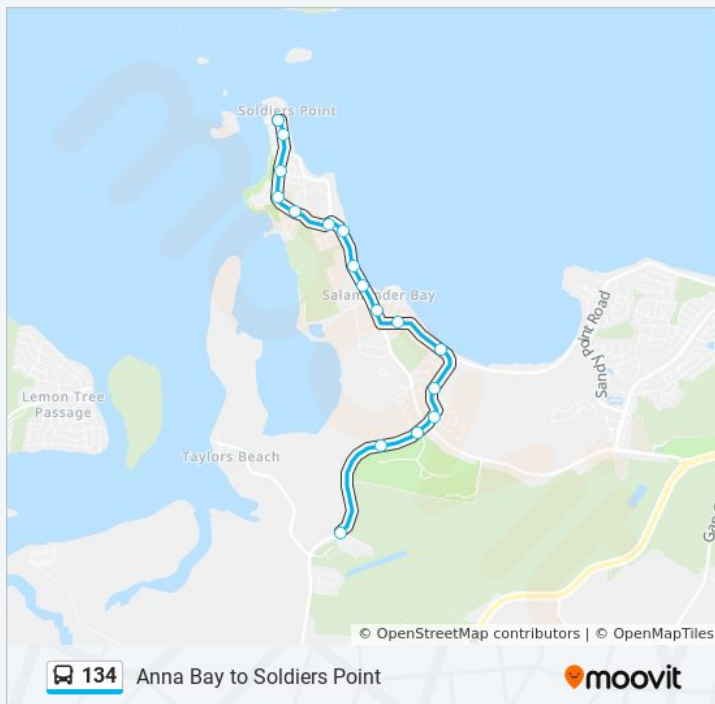

Port Stephens Dr at Estate Dr

Port Stephens Dr before Diere Point Rd

Port Stephens Dr at Trades Ct

### 134 bus Info

**Direction:** Port Stephens Dr & Trades Ct

**Stops:** 17

**Trip Duration:** 12 min

**Line Summary:**