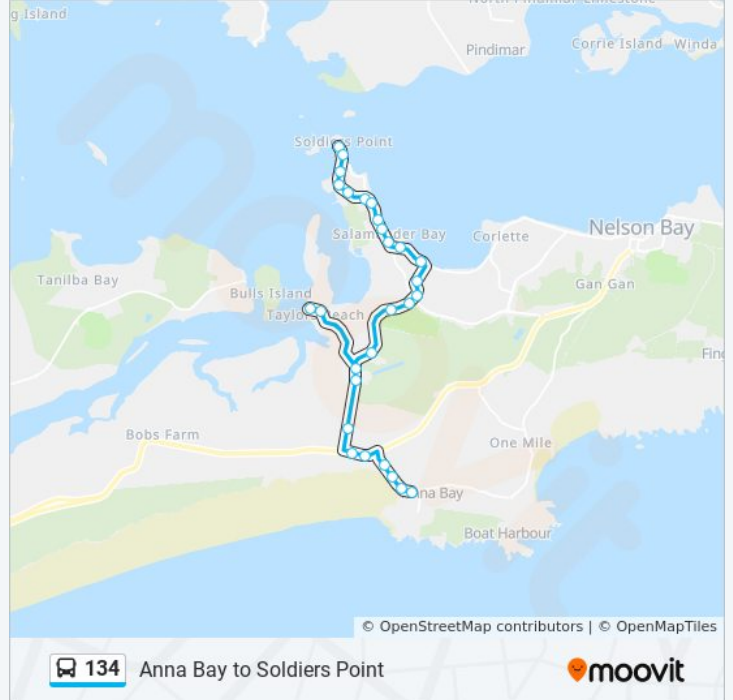

**134 bus Info**

**Direction:** Anna Bay via Taylors Beach

**Stops:** 28

**Trip Duration:** 25 min

**Line Summary:**

27 Taylor Rd

Port Stephens Dr after Innovation Cl

Port Stephens Dr before Sky Cl

Port Stephens Dr opp Sahara Trails

Nelson Bay Rd after Port Stephens Dr

David Grahams Golf Complex, Nelson Bay Rd

31 Gan Gan Rd

67 Gan Gan Rd

Gan Gan Rd opp James Paterson St

Gan Gan Rd before Campbell Ave

### Direction: Birubi Point

31 stops

[VIEW LINE SCHEDULE](#)

- Thou Walla Sunset Retreat, Ridgeway Ave
- Soldiers Point Rd opp Soldiers Point Shops
- Cromarty Rd at Elk St
- Soldiers Point Public School, Cromarty Rd
- Bagnall Ave before Ash St
- Bagnall Ave before Soldiers Point Rd
- Soldiers Point Rd after Seaview Cres
- Soldiers Point Rd opp Fleet St
- Soldiers Point Rd before Randall Dr
- Wanda Beach Shops, Soldiers Point Rd
- Foreshore Dr at Randall Dr
- Foreshore Dr opp Wanda Ave
- Port Stephens Dr opp Muller St
- Port Stephens Dr after Yachtsman Cres
- Port Stephens Dr at Estate Dr
- Port Stephens Dr before Diere Point Rd
- Port Stephens Dr at Trades Ct
- Port Stephens Dr after Innovation Cl

### 134 bus Info

**Direction:** Birubi Point

**Stops:** 31

**Trip Duration:** 8 min

**Line Summary:**

Port Stephens Dr before Sky Cl  
 Port Stephens Dr opp Sahara Trails  
 Nelson Bay Rd after Port Stephens Dr  
 David Grahams Golf Complex, Nelson Bay Rd  
 31 Gan Gan Rd  
 67 Gan Gan Rd  
 Gan Gan Rd opp James Paterson St  
 Gan Gan Rd before Campbell Ave  
 Morna Point Rd after Gan Gan Rd  
 Morna Point Rd opp Davidson St  
 Morna Point Rd before Fishermans Bay Rd  
 Ocean Ave before Pacific Ave  
 Fitzroy St after Pacific Ave