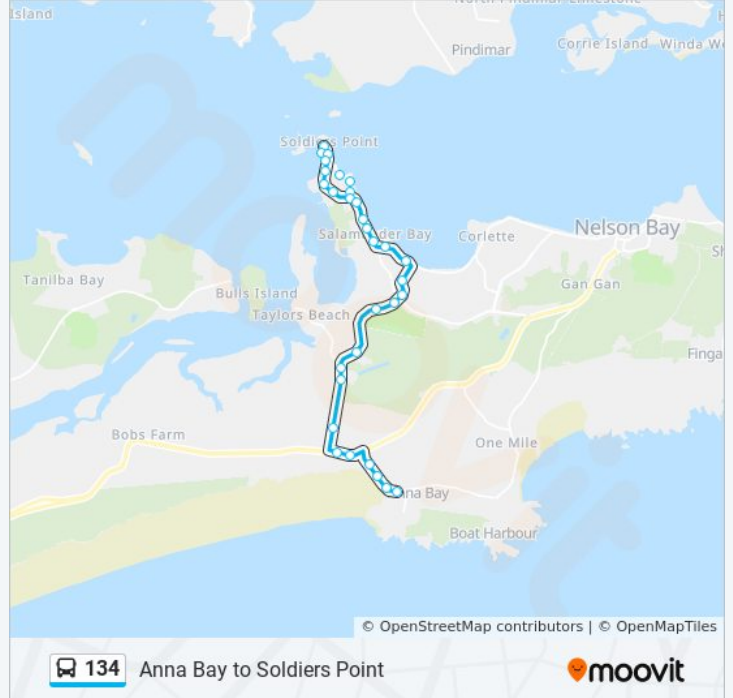

134

Anna Bay to Soldiers Point

Get The App

The 134 bus line (Anna Bay to Soldiers Point) has 8 routes. For regular weekdays, their operation hours are:  
 (1) Anna Bay: 6:18 AM - 11:45 AM(2) Anna Bay via Taylors Beach: 8:17 AM(3) Birubi Point: 9:45 AM - 12:55 PM(4) Birubi Point via Taylors Beach: 11:00 AM(5) Boat Harbour: 7:22 AM(6) Port Stephens Dr & Trades Ct: 4:55 PM(7) Soldiers Point: 6:40 AM - 1:03 PM(8) Soldiers Point via Taylors Beach: 7:47 AM  
 Use the Moovit App to find the closest 134 bus station near you and find out when is the next 134 bus arriving.

- Big4 Soldiers Point Holiday Park, Soldiers Point Rd
- Soldiers Point Rd after Redman Pl
- Soldiers Point Rd before Ash St
- Brown Ave after Cromarty Rd
- Sunset Bvd before Resthaven Ave
- Thou Walla Sunset Retreat, Ridgeway Ave
- Soldiers Point Rd opp Soldiers Point Shops
- Cromarty Rd at Elk St
- Soldiers Point Public School, Cromarty Rd
- Bagnall Ave before Ash St
- Bagnall Ave before Soldiers Point Rd
- Soldiers Point Rd after Seaview Cres
- Soldiers Point Rd opp Fleet St
- Soldiers Point Rd before Randall Dr
- Wanda Beach Shops, Soldiers Point Rd
- Foreshore Dr at Randall Dr
- Foreshore Dr opp Wanda Ave
- Port Stephens Dr opp Muller St
- Port Stephens Dr after Yachtsman Cres
- Port Stephens Dr at Estate Dr

**134 bus Info**  
**Direction:** Anna Bay  
**Stops:** 31  
**Trip Duration:** 20 min  
**Line Summary:**

Port Stephens Dr before Diere Point Rd  
 Port Stephens Dr at Trades Ct  
 Port Stephens Dr after Innovation Cl  
 Port Stephens Dr before Sky Cl  
 Port Stephens Dr opp Sahara Trails  
 Nelson Bay Rd after Port Stephens Dr  
 David Grahams Golf Complex, Nelson Bay Rd  
 31 Gan Gan Rd  
 67 Gan Gan Rd  
 Gan Gan Rd opp James Paterson St  
 Gan Gan Rd before Campbell Ave

**134 bus Info**

**Direction:** Anna Bay via Taylors Beach

**Stops:** 28

**Trip Duration:** 25 min

**Line Summary:**

27 Taylor Rd

Port Stephens Dr after Innovation Cl

Port Stephens Dr before Sky Cl