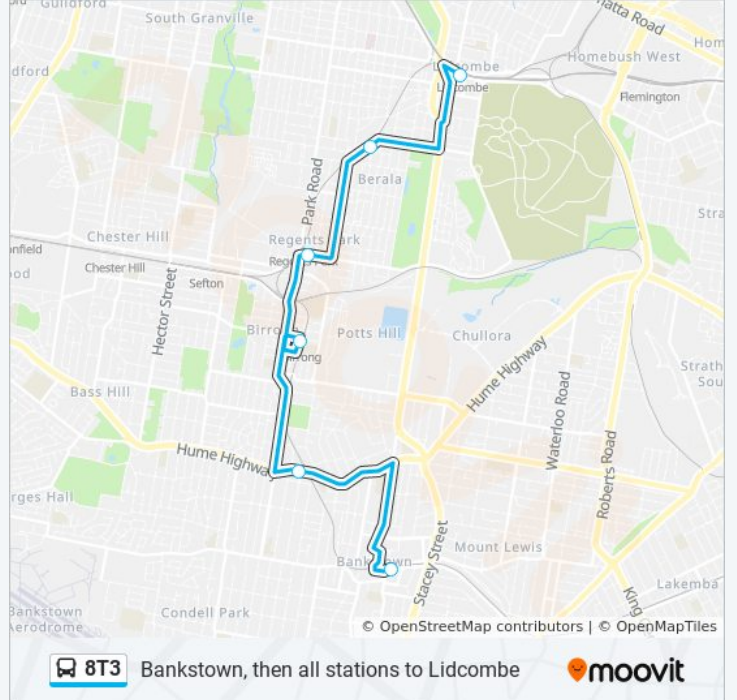

### Direction: Bankstown

6 stops

[VIEW LINE SCHEDULE](#)

- Lidcombe Station, Church St
- Campbell St opp Berala Station
- Amy St opp Regents Park Station
- Auburn Rd after Wentworth St
- Yagoona Station, Hume Hwy
- Bankstown Station, Stand C

### 8T3 bus Info

**Direction:** Bankstown

**Stops:** 6

**Trip Duration:** 30 min

**Line Summary:**

### Direction: Lidcombe

6 stops

[VIEW LINE SCHEDULE](#)

Bankstown Station, Stand G

Hume Hwy opp Yagoona Station

Auburn Rd at Wentworth St

Regents Park Station, Amy St

Berala Station, Campbell St

### 8T3 bus Info

**Direction:** Lidcombe

**Stops:** 6

**Trip Duration:** 30 min

**Line Summary:**

8T3 bus time schedules and route maps are available in an offline PDF at [moovitapp.com](https://moovitapp.com). Use the [Moovit App](#) to see live bus times, train schedule or subway schedule, and step-by-step directions for all public transit in Sydney.