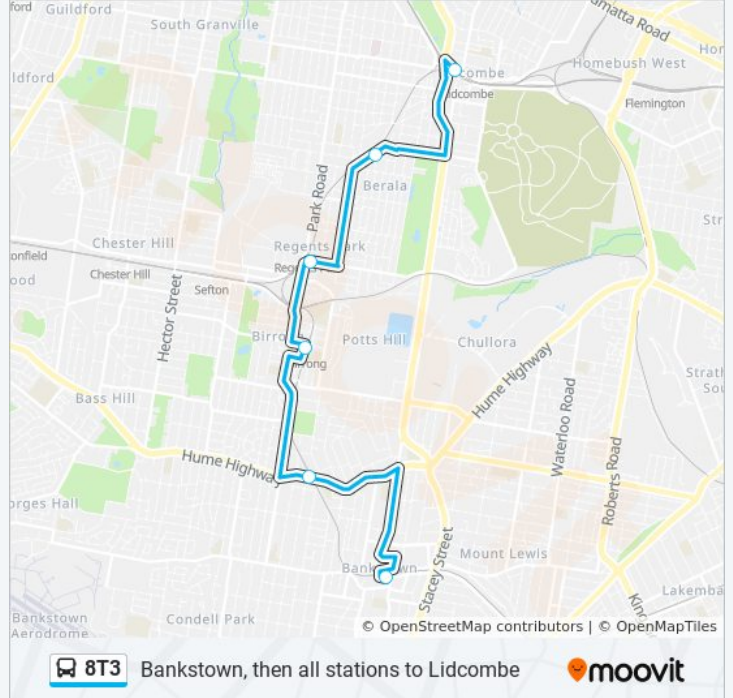

Use the Moovit App to find the closest 8T3 bus station near you and find out when is the next 8T3 bus arriving.

### Direction: Bankstown

6 stops

[VIEW LINE SCHEDULE](#)

- Lidcombe Station, Church St
- Campbell St opp Berala Station
- Amy St opp Regents Park Station
- Auburn Rd after Wentworth St
- Yagoona Station, Hume Hwy
- Bankstown Station, Stand C

### 8T3 bus Info

**Direction:** Bankstown

**Stops:** 6

**Trip Duration:** 30 min

**Line Summary:**

### Direction: Lidcombe

6 stops

[VIEW LINE SCHEDULE](#)

Bankstown Station, Stand G

Hume Hwy opp Yagoona Station

Auburn Rd at Wentworth St

Regents Park Station, Amy St

Berala Station, Campbell St