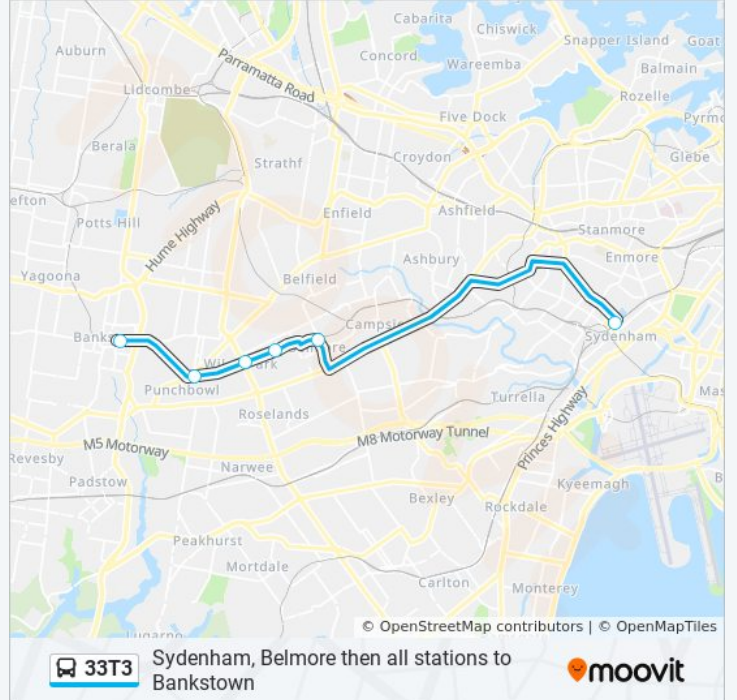

6 stops

[VIEW LINE SCHEDULE](#)

Sydenham Station, Railway Pde, Stand C

Canterbury League Club, Bridge Rd

Lakemba Station, The Boulevarde, Stand E

The Boulevarde opp Wiley Park Station

The Boulevarde opp Punchbowl Station

**33T3 bus Info**

**Direction:** Bankstown

**Stops:** 6

**Trip Duration:** 37 min

**Line Summary:**

**Direction: Sydenham**

6 stops

[VIEW LINE SCHEDULE](#)

- Bankstown Station, Stand J
- Punchbowl Station, The Boulevarde
- The Boulevarde after King Georges Rd
- Lakemba Station, The Boulevarde, Stand D
- Bridge Rd opp Canterbury League Club
- Sydenham Station, Railway Pde, Stand E

**33T3 bus Info**

**Direction:** Sydenham

**Stops:** 6

**Trip Duration:** 35 min

**Line Summary:**

33T3 bus time schedules and route maps are available in an offline PDF at [moovitapp.com](https://moovitapp.com). Use the [Moovit App](#) to see live bus times, train schedule or subway schedule, and step-by-step directions for all public transit in Sydney.