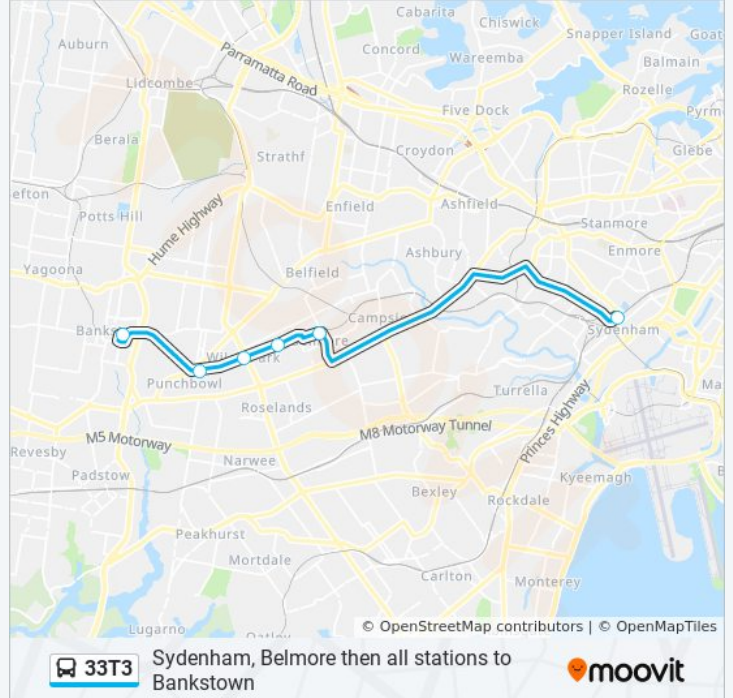

(1) Bankstown: 5:10 AM - 11:46 PM(2) Sydenham: 4:22 AM - 11:52 PM

Use the Moovit App to find the closest 33T3 bus station near you and find out when is the next 33T3 bus arriving.

**Direction: Bankstown**

6 stops

[VIEW LINE SCHEDULE](#)

Sydenham Station, Railway Pde, Stand C

Canterbury League Club, Bridge Rd

Lakemba Station, The Boulevarde, Stand E

The Boulevarde opp Wiley Park Station

The Boulevarde opp Punchbowl Station

**33T3 bus Info**

**Direction:** Bankstown

**Stops:** 6

**Trip Duration:** 37 min

**Line Summary:**

**Direction: Sydenham**

6 stops

[VIEW LINE SCHEDULE](#)

- Bankstown Station, Stand J
- Punchbowl Station, The Boulevarde
- The Boulevarde after King Georges Rd
- Lakemba Station, The Boulevarde, Stand D
- Bridge Rd opp Canterbury League Club
- Sydenham Station, Railway Pde, Stand E