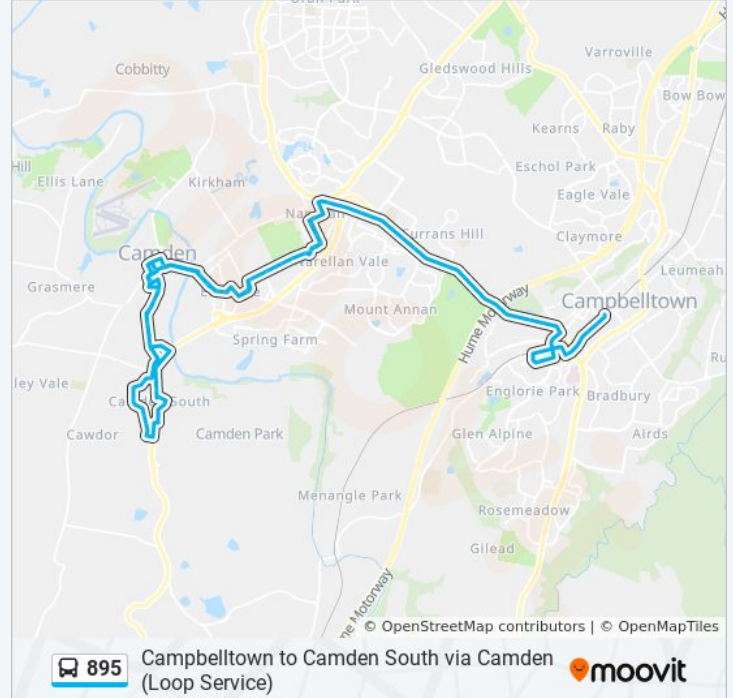

Crookston Dr after Furner Ave

Lawson Reserve, Crookston Dr

McCrae Dr opp Berallier Dr

Ron Dine Memorial Reserve, McCrae Dr

Cowper Dr at King Rd

Cowper Dr before Johnson Ave

Cowper Dr at Old Hume Hwy

Old Hume Hwy before Burragorang Rd

Old Hume Hwy opp Kelloway Ave

Old Hume Hwy opp Camden South Public School

Old Hume Hwy opp Macquarie Ave

Camden Hospital, Menangle Rd

Menangle Rd opp Victory Ave

MacArthur Park, Menangle Rd

Murray St opp Centrelink