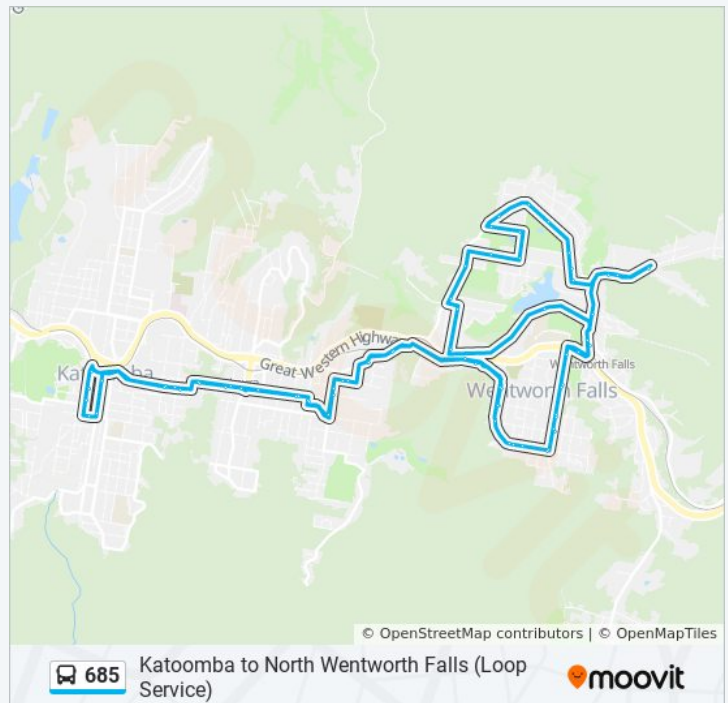

685 bus Info

Direction: Katoomba

Stops: 82

Trip Duration: 69 min

Line Summary:

Blaxland Rd at Darwin Ave

Waratah Rd opp 94

Pauline Ave at Waratah Rd