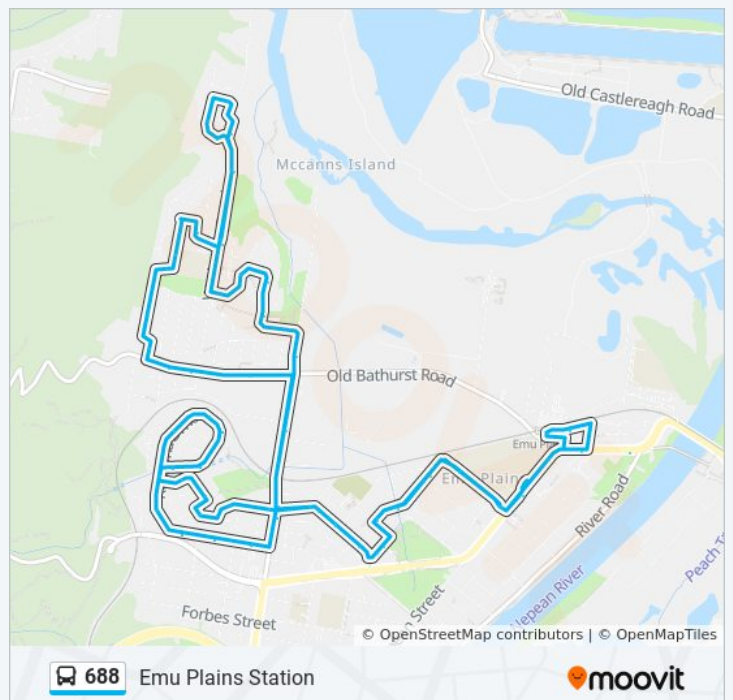

Direction: Emu Plains Station

92 stops

[VIEW LINE SCHEDULE](#)

Westfield Penrith, Riley St
 Penrith Station, Stand E
 Station St after High St
 Nepean Village, Station St
 Station St opp BlueBet Stadium
 Station St opp Howell Oval
 Penrith Panthers Leagues Club, Panthers Pl
 Mulgoa Rd opp Rodley Ave
 Great Western Hwy opp Bruce Neale Dr
 Great Western Hwy after River Rd
 Railway Row opp Emu Plains Station
 Emu Plains Station, Station St Car Park
 Emu Plains Station, Railway Row
 Great Western Hwy opp Billington Pl
 Great Western Hwy opp Nepean High School
 Gardenia Ave opp Arms of Australia Inn Museum
 Gardenia Ave before Bellbrook Ave
 Gardenia Ave opp McAuley Cres
 Gardenia Ave at Hartigan Ave
 Gardenia Ave at Short St
 Emu Plains Community Centre, Lawson St
 Lennox Shopping Centre, Pyramid St
 Pyramid St opp Nixon St

688 bus Info

Direction: Emu Plains Station

Stops: 92

Trip Duration: 25 min

Line Summary:

Pyramid St opp Mundy St

Russell St after Pyramid St

Jamieson St opp Crawford St