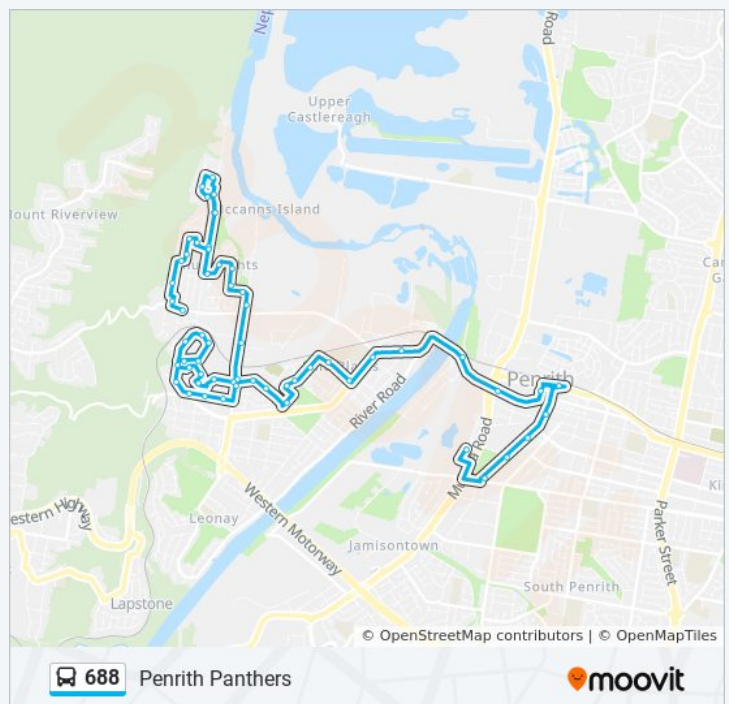

688 bus Info

Direction: Penrith Panthers

Stops: 58

Trip Duration: 41 min

Line Summary:

Russell St at Pyramid St

Russell St after Pyramid St

Jamieson St opp Crawford St