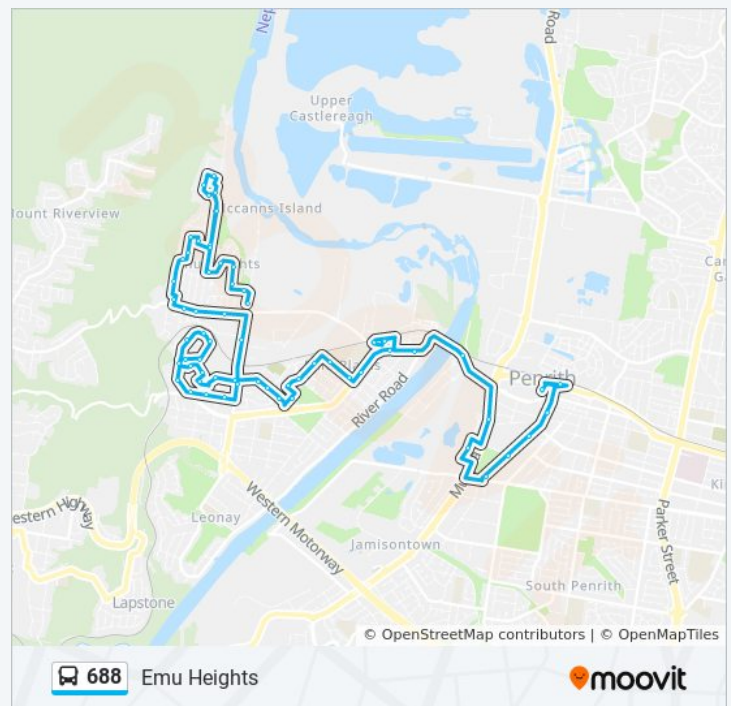

Lennox Shopping Centre, Pyramid St

Pyramid St opp Nixon St

Pyramid St opp Mundy St

Russell St after Pyramid St

688 bus Time Schedule

Emu Heights Route Timetable:

Sunday	Not Operational
Monday	2:47 PM - 8:58 PM
Tuesday	2:47 PM - 8:58 PM
Wednesday	2:47 PM - 8:58 PM
Thursday	2:47 PM - 8:58 PM
Friday	Not Operational
Saturday	Not Operational

688 bus Info

Direction: Emu Heights

Stops: 64

Trip Duration: 45 min

Line Summary:

Jamieson St opp Crawford St

Jamieson St before Grey St

Jamieson St after Grey St