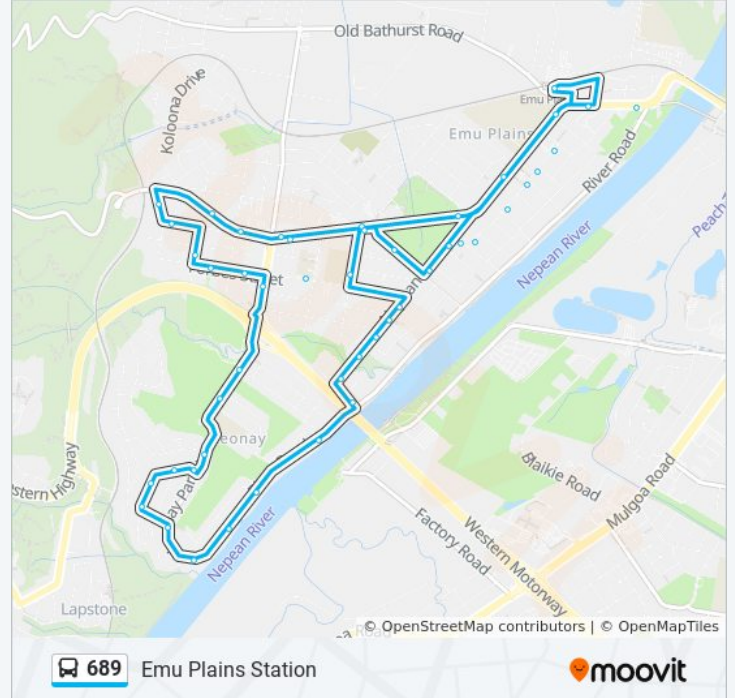

River Rd opp Willow Way

Leonay Pde opp Parklands Ave

Leonay Pde at The Sanctuary Dr

Riverview Pde at The Sanctuary Dr

31 Riverview Pde

Riverview Pde opp Panorama Ave

Riverview Pde at Leonay Pde

Leonay Pde at Cliffbrook Cres

Leonay Pde opp Linksvie Ave

Emu Sports Club, Leonay Pde

Russell St opp Lucas St

Forbes St at Brougham St

Forbes St before Grey St

Grey St before Kangaroo Pl

Walkers Cres opp Gwynn Cl

Walkers Cres before Great Western Hwy

Great Western Hwy after Grey St

Great Western Hwy at Brougham St

Great Western Hwy after Russell St

Lennox Village, Great Western Hwy

Dukes Oval, Great Western Hwy

Great Western Hwy before Gardenia Ave

Great Western Hwy before Old Bathurst Rd

Emu Plains Station, Station St Car Park

Direction: Nepean Square

52 stops

[VIEW LINE SCHEDULE](#)

Nepean St opp Gough St

Huntington Reserve, Nepean St

Nepean St opp Tattersall Pl

Nepean St at River Rd