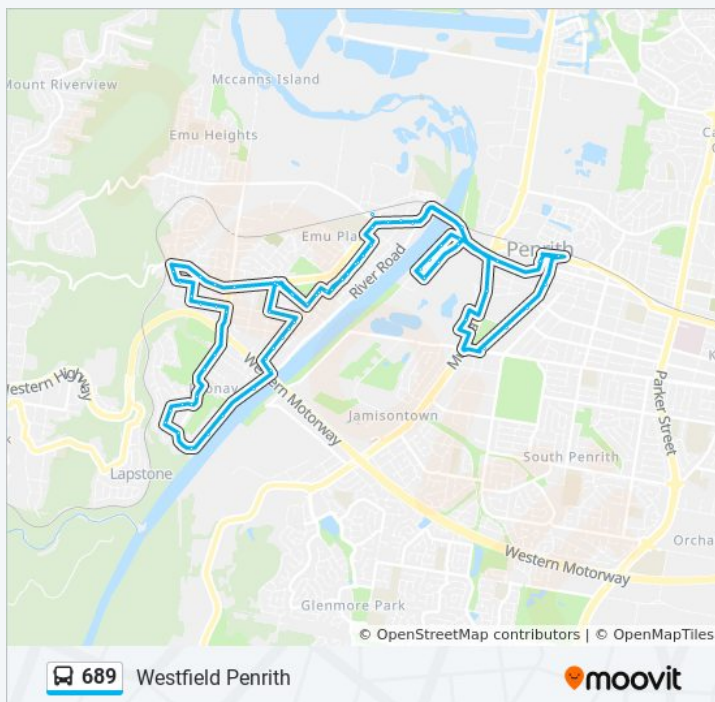

Emerald St opp Emu Plains Public School

689 bus Time Schedule

Westfield Penrith Route Timetable:

Sunday	9:00 AM - 5:00 PM
Monday	8:18 AM - 8:18 PM
Tuesday	8:18 AM - 8:18 PM
Wednesday	8:18 AM - 8:18 PM
Thursday	8:18 AM - 8:18 PM
Friday	9:00 AM - 5:00 PM
Saturday	9:00 AM - 5:00 PM

689 bus Info

Direction: Westfield Penrith

Stops: 71

Trip Duration: 57 min

Line Summary:

Nepean St opp Forbes St

Nepean St opp McLean St

Nepean St opp Gough St