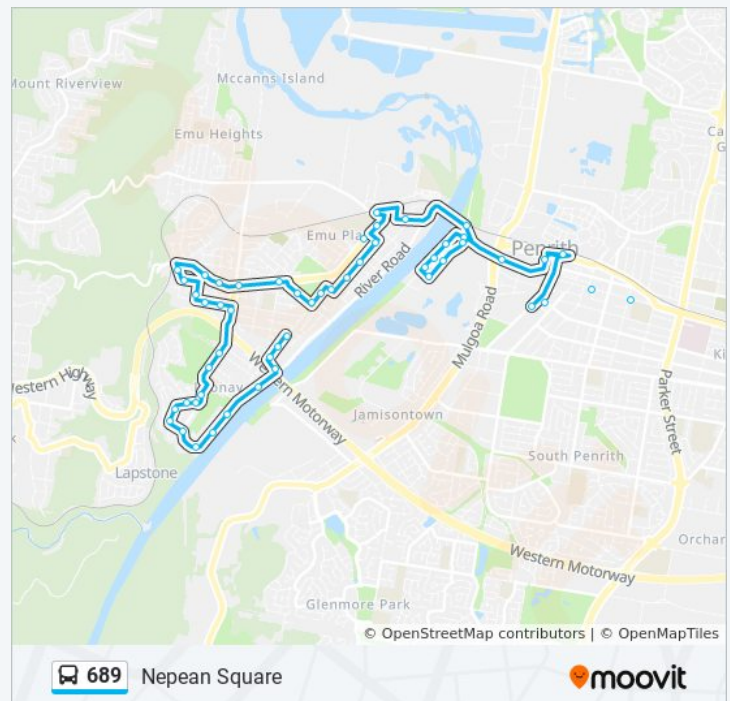

Walkers Cres opp Gwynn Cl

Walkers Cres before Great Western Hwy

Great Western Hwy after Grey St

Great Western Hwy at Brougham St

Great Western Hwy after Russell St

Lennox Village, Great Western Hwy

689 bus Time Schedule

Nepean Square Route Timetable:

Sunday	Not Operational
Monday	6:15 AM - 8:00 AM
Tuesday	6:15 AM - 8:00 AM
Wednesday	6:15 AM - 8:00 AM
Thursday	6:15 AM - 8:00 AM
Friday	Not Operational
Saturday	Not Operational

689 bus Info

Direction: Nepean Square

Stops: 52

Trip Duration: 35 min

Line Summary:

Cary St opp Stansbury St

Nepean St at Cary St

Hunter Fields, Nepean Rd