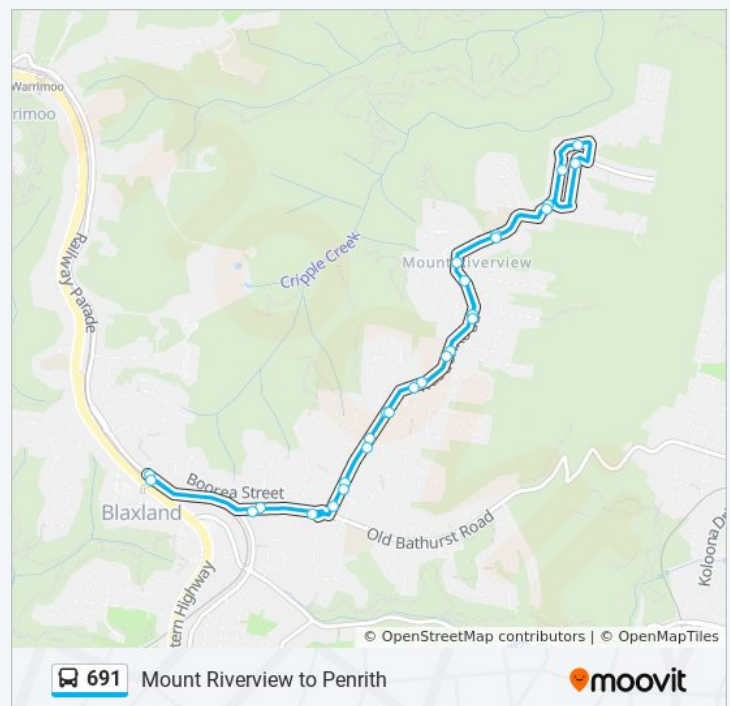

Blaxland Station, Wilson Way

Tuesday	5:55 AM - 7:15 PM
Wednesday	5:55 AM - 7:15 PM
Thursday	5:55 AM - 7:15 PM
Friday	Not Operational
Saturday	Not Operational

691 bus Info

Direction: Blaxland Station

Stops: 27

Trip Duration: 19 min

Line Summary:

Direction: Penrith Panthers

53 stops

[VIEW LINE SCHEDULE](#)

Great Western Hwy opp Blaxland Station

Great Western Hwy after Taringha St

Wilson Way opp Blaxland Station