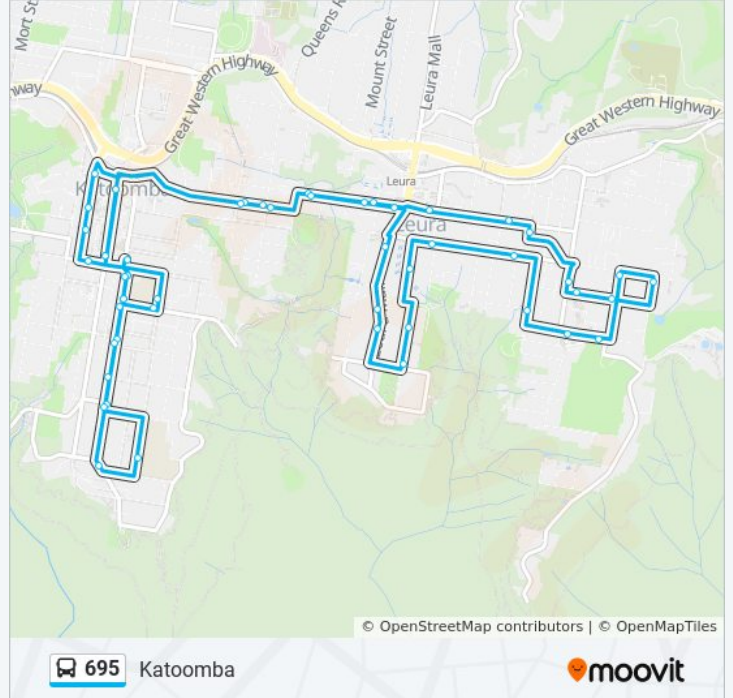

695

Katoomba

Get The App

The 695 bus line Katoomba has one route. For regular weekdays, their operation hours are:

(1) Katoomba: 8:45 AM - 4:57 PM

Use the Moovit App to find the closest 695 bus station near you and find out when is the next 695 bus arriving.

Direction: Katoomba

49 stops

[VIEW LINE SCHEDULE](#)

- Lurline St af Clissold St
- Lurline St after Waratah St
- Lurline St at Merriwa St
- Katoomba Public School, Merriwa St
- Katoomba Public School, Ada St
- Lurline St after Waratah St
- Lurline St at Merriwa St
- Lurline St opp Warialda St
- Lurline St opp Goyder Ave
- Katoomba High School, Martin St
- Parke St after College Lane
- Parke St after Pryor Pl
- Waratah St after Parke St
- Katoomba St after Waratah St
- Katoomba St before Bathurst Rd
- Lovel St after Wilson St
- Lovel St at Govett St
- Megalong St after Clarence St
- Megalong St at Wascoe St
- Leura Uniting Church, Megalong St
- Megalong St after Blackheath St
- Victoria St after Megalong St

695 bus Info

Direction: Katoomba

Stops: 49

Trip Duration: 32 min

Line Summary:

Gladstone Rd after Craigend St
 Northcote Rd after Gladstone Rd
 Northcote Rd at St Andrews Rd
 St Andrews Rd at Craigend St
 St Georges Rd at Craigend St
 Fitzroy St at Watkins Rd
 Fitzroy St before Gladstone Rd
 Everglades Ave at Easter St
 Craigend St at Holmes St
 Craigend St at Grose St
 Abbey St before Malvern Rd
 Balmoral Rd after Malvern Rd
 Balmoral Rd at Gordon Rd
 Leura Mall after Gordon Rd
 Leura Mall before Malvern Rd
 Leura Mall before Craigend St
 Megalong St at Leura Mall
 Megalong St after Wascoe St
 Megalong St after Commonwealth St
 Level St at Govett St
 Level St at Wilson St
 Parke St opp Fire Station
 Parke St after College Lane
 Parke St after Pryor Pl
 Waratah St after Parke St
 Katoomba St after Waratah St
 Katoomba St before Bathurst Rd