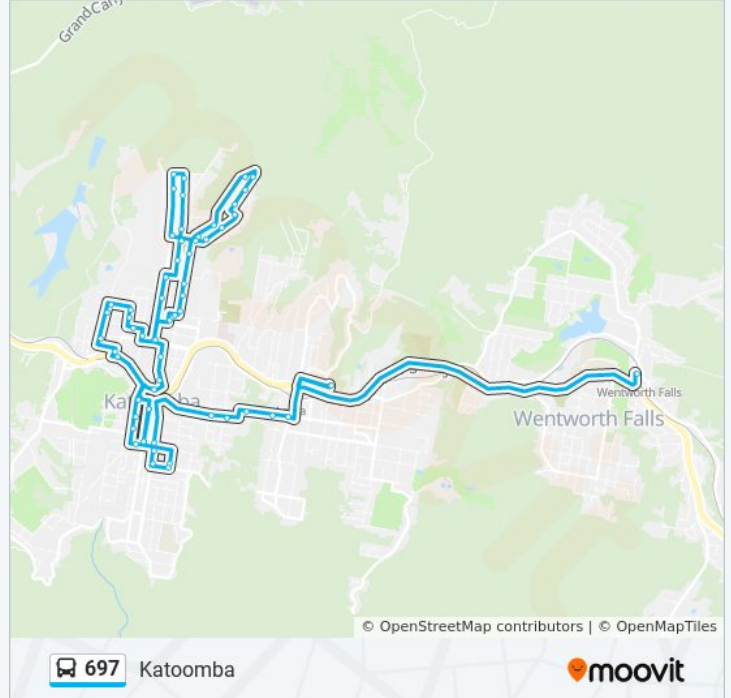

Direction: Katoomba

68 stops

[VIEW LINE SCHEDULE](#)

- Wentworth Falls Station, Station St
- Leura Public School, Mt Hay Rd
- Megalong St at Leura Mall
- Megalong St after Wascoe St
- Megalong St after Commonwealth St
- Lovel St at Govett St
- Lovel St at Wilson St
- Lurline St af Clissold St
- Lurline St after Waratah St
- Lurline St at Merriwa St
- Katoomba Public School, Merriwa St
- Katoomba Public School, Ada St
- Katoomba High School, Martin St
- Echo Point Rd opp Raymond Rd
- Lurline St at Goyder Ave
- Lurline St opp Warwick St
- Lurline St opp Oatley Ave
- Lurline St opp Merriwa St
- Lurline St before Waratah St
- Katoomba St after Waratah St
- Katoomba St before Bathurst Rd
- Blue Mountains City Council, Great Western Hwy

Barton St before Twynam St

Twynam St after Barton St

Myrtle St at Rupert St

Victoria St at Camp St

Whitton St after Camp St

Fitzgerald St opp Jubilee St

Albion St at Rupert St

Albion St at Twynam St

Whitton St after Camp St

Fitzgerald St opp Jubilee St

Albion St at Rupert St

Albion St at Twynam St

Twynam St at Mort St

Mort St at Rupert St

Mort St at Camp St

Albion St opp Cooper St