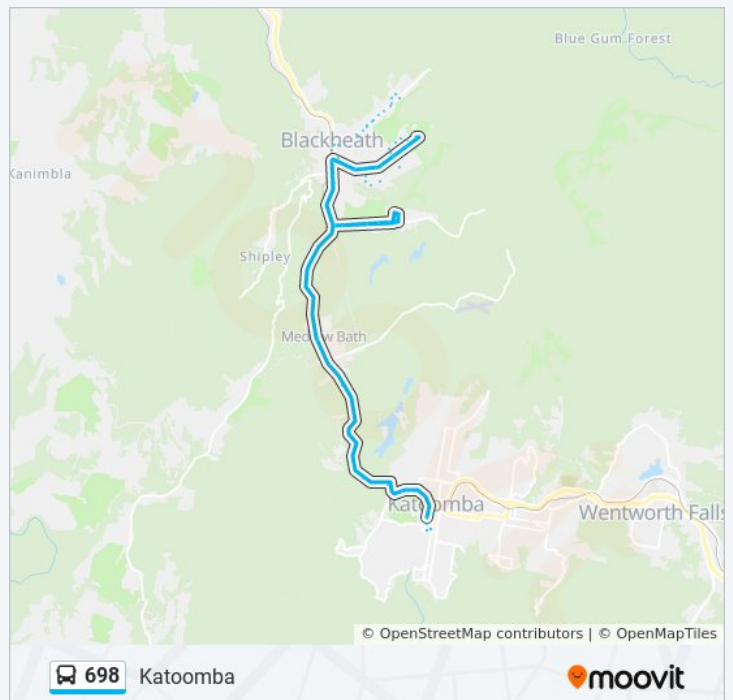

Sunday	8:01 AM - 4:03 PM
Monday	7:50 AM - 5:35 PM
Tuesday	7:50 AM - 5:35 PM
Wednesday	7:50 AM - 5:35 PM
Thursday	7:50 AM - 5:35 PM
Friday	8:01 AM - 4:03 PM
Saturday	8:01 AM - 4:03 PM

698 bus Info

Direction: Katoomba

Stops: 86

Trip Duration: 73 min

Line Summary:

Great Western Hwy opp Blackheath Public School

Great Western Hwy before Bundarra St

Blackheath Station, Great Western Hwy

St Aidan's Anglican Church, Hat Hill Rd