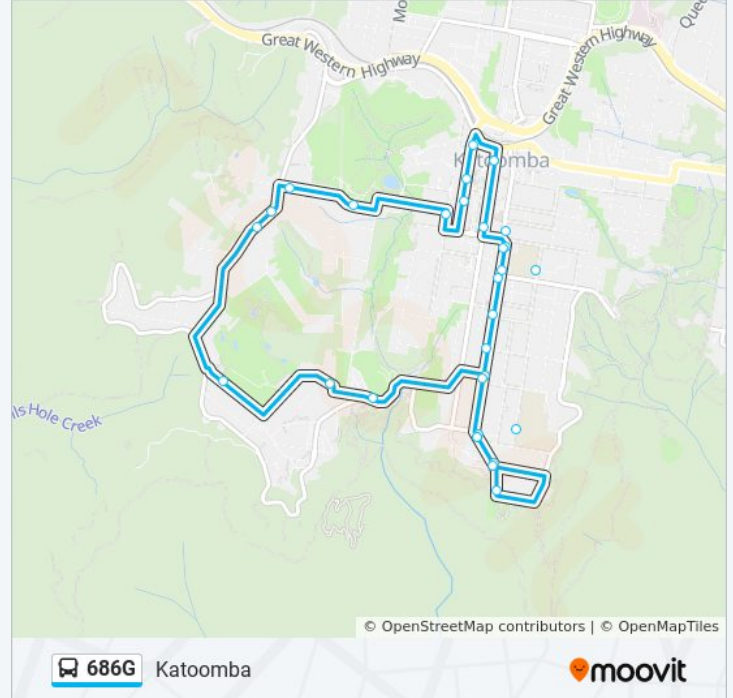

 686G

Katoomba

Get The App

The 686G bus line Katoomba has one route. For regular weekdays, their operation hours are:

(1) Katoomba: 6:00 AM - 7:45 PM

Use the Moovit App to find the closest 686G bus station near you and find out when is the next 686G bus arriving.

Direction: Katoomba

32 stops

[VIEW LINE SCHEDULE](#)

- Katoomba St before Bathurst Rd
- Parke St opp Fire Station
- Parke St after College Lane
- Parke St after Pryor Pl
- Cascade St at Gates Ave
- Catalina Ave opp Katoomba Sports & Aquatic Centre
- Farnells Rd before Narrow Neck Rd
- Narrow Neck Rd after Wellington Rd
- Narrow Neck Rd at Stuarts Rd
- Acacia St after The Escarpments
- Kamillaroi Rd at Burrawang St
- Blue Mountains Tourist Park, Cliff Dr
- Katoomba Falls Rd opp Cliff Dr
- Lurline St opp Goyder Ave
- Echo Point Rd after Lurline St
- Echo Point Rd at Forster Rd
- Echo Point Lookout, Echo Point Rd, Stand A
- Echo Point Rd at Panorama Dr
- Echo Point Rd opp Raymond Rd
- Katoomba High School, Martin St
- Echo Point Rd opp Raymond Rd

686G bus Info

Direction: Katoomba

Stops: 32

Trip Duration: 25 min

Line Summary:

Lurline St at Goyder Ave

Lurline St opp Warwick St

Lurline St opp Oatley Ave

Lurline St opp Merriwa St

Lurline St before Waratah St

Katoomba St after Waratah St

Katoomba St before Bathurst Rd

Lurline St af Clissold St

Lurline St after Waratah St

Lurline St at Merriwa St

Katoomba Public School, Ada St