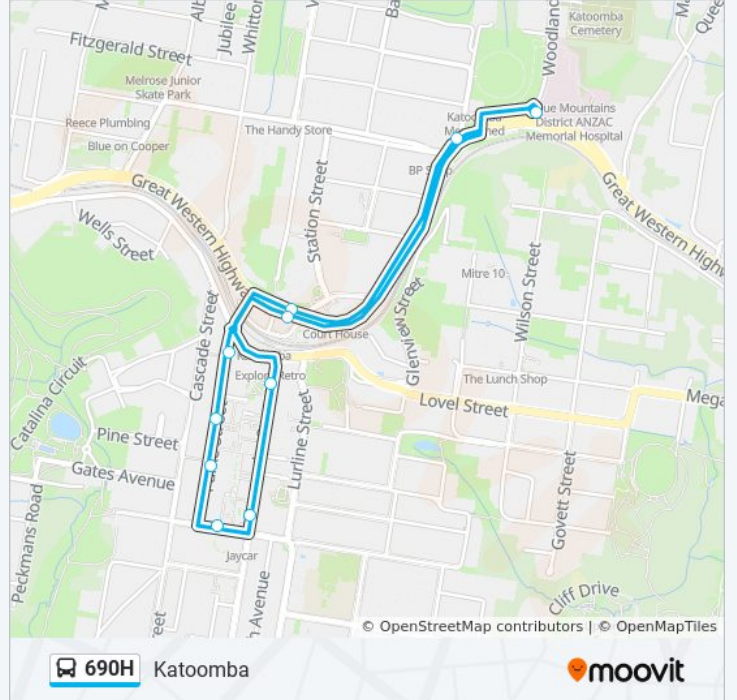

690H

Katoomba

Get The App

The 690H bus line Katoomba has one route. For regular weekdays, their operation hours are:

(1) Katoomba: 9:45 AM - 11:45 AM

Use the Moovit App to find the closest 690H bus station near you and find out when is the next 690H bus arriving.

Direction: Katoomba

15 stops

[VIEW LINE SCHEDULE](#)

Parke St after College Lane
Parke St after Pryor Pl
Waratah St after Parke St
Katoomba St after Waratah St
Katoomba St before Bathurst Rd
Blue Mountains City Council, Great Western Hwy
Great Western Hwy at Orient St
Blue Mountains Hospital, Woodlands Rd
Great Western Hwy opp Blue Mountains City Council
Parke St opp Fire Station
Parke St after College Lane
Parke St after Pryor Pl
Waratah St after Parke St
Katoomba St after Waratah St
Katoomba St before Bathurst Rd

690H bus Time Schedule

Katoomba Route Timetable:

Sunday	Not Operational
Monday	9:45 AM - 11:45 AM
Tuesday	9:45 AM - 11:45 AM
Wednesday	9:45 AM - 11:45 AM
Thursday	9:45 AM - 11:45 AM
Friday	Not Operational
Saturday	Not Operational

690H bus Info

Direction: Katoomba

Stops: 15

Trip Duration: 15 min

Line Summary:

690H bus time schedules and route maps are available in an offline PDF at moovitapp.com. Use the [Moovit App](#) to see live bus times, train schedule or subway schedule, and step-by-step directions for all public transit in Sydney.