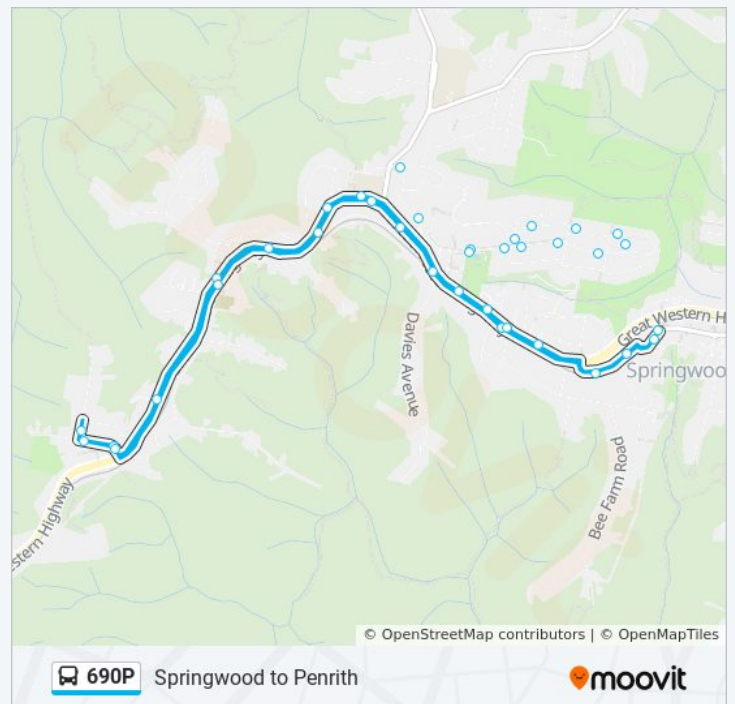

690P bus Time Schedule

Springwood Station Route Timetable:

Sunday	8:45 AM - 3:46 PM
Monday	11:50 AM
Tuesday	11:50 AM
Wednesday	11:50 AM
Thursday	11:50 AM
Friday	8:45 AM - 3:46 PM
Saturday	8:45 AM - 3:46 PM

690P bus Info

Direction: Springwood Station

Stops: 36

Trip Duration: 20 min

Line Summary:

Plateau Rd after Lewin St

Springwood Swim Centre, Plateau Rd

Great Western Hwy after Churchill St