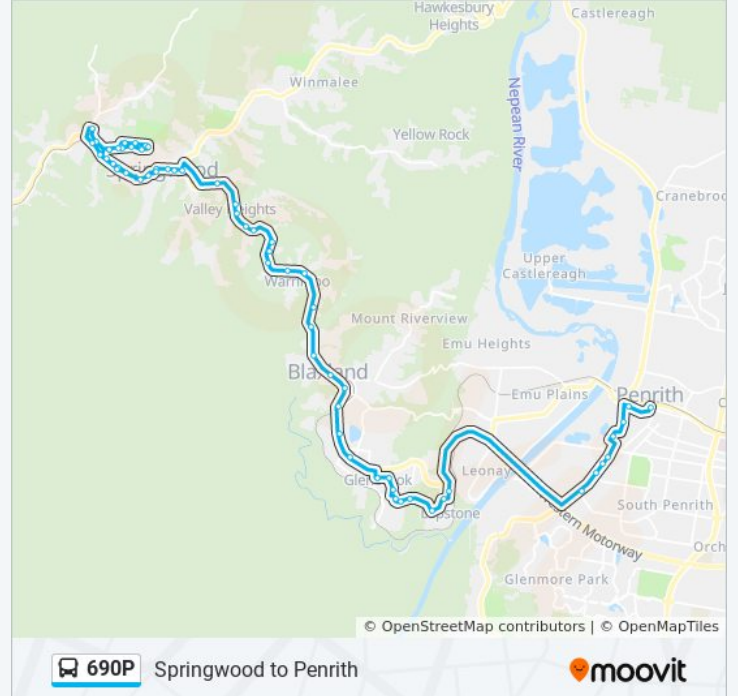

Great Western Hwy before Lewin St

Great Western Hwy after Lewin St

690P bus Time Schedule

Westfield Penrith Route Timetable:

Sunday	9:21 AM - 1:21 PM
Monday	8:55 AM - 4:30 PM
Tuesday	8:55 AM - 4:30 PM
Wednesday	8:55 AM - 4:30 PM
Thursday	8:55 AM - 4:30 PM
Friday	9:21 AM - 1:21 PM
Saturday	9:21 AM - 1:21 PM

690P bus Info

Direction: Westfield Penrith

Stops: 62

Trip Duration: 42 min

Line Summary:

Springwood Anglican Church, Great Western Hwy

Ferguson Rd before Jerseywold Ave

Springwood Station, Macquarie Rd

Great Western Hwy opp 202

Great Western Hwy opp Bridge Rd

Blaxland Station, Great Western Hwy

Great Western Hwy after Layton Ave

Great Western Hwy opp St Johns Rd

Great Western Hwy opp Coughlin Rd

Great Western Hwy after Fletcher St overpass

Glenbrook Park, Park St

Lucasville Rd opp Explorers Rd

Explorers Rd at Avoca St

Explorers Rd opp Brook Rd

Explorers Rd opp Emu Rd

Explorers Rd opp Lapstone Public School

Explorers Rd before Governors Dr

Darwin Dr at Governors Dr