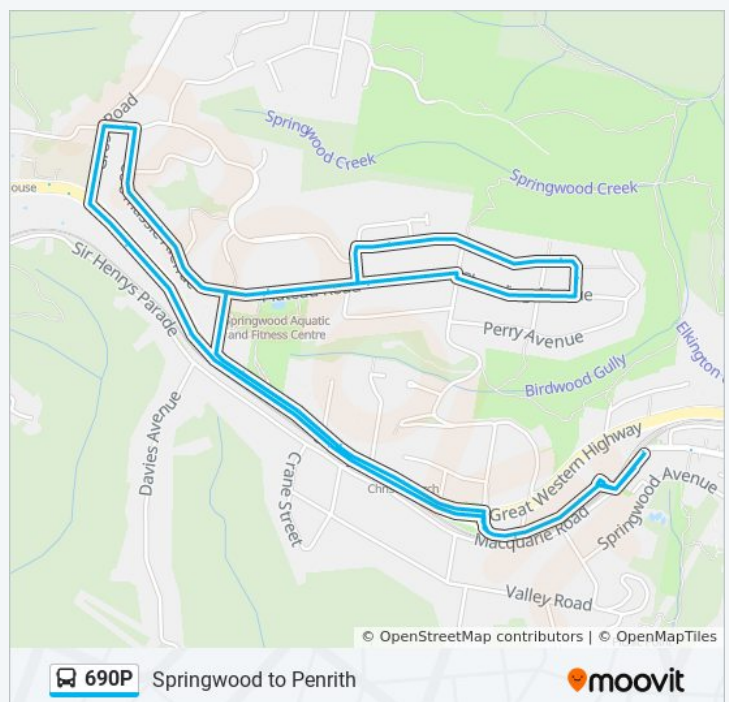

Great Western Hwy at Warring Ave

Great Western Hwy opp Lennox Village

Great Western Hwy before Russell St

Russell St after Forbes St

Darwin Dr after Governors Dr

Darwin Dr at Governors Dr

Explorers Rd after Governors Dr

Lapstone Public School, Explorers Rd

Explorers Rd at Emu Rd

Explorers Rd at Brook Rd

Explorers Rd opp Avoca St

690P bus Time Schedule

Springwood Station Route Timetable:

Sunday	Not Operational
Monday	6:50 AM - 4:14 PM
Tuesday	6:50 AM - 4:14 PM
Wednesday	6:50 AM - 4:14 PM
Thursday	6:50 AM - 4:14 PM
Friday	Not Operational
Saturday	Not Operational

690P bus Info

Direction: Springwood Station

Stops: 87

Trip Duration: 42 min

Line Summary:

Lucasville Rd opp St Andrews Uniting Church

Park St opp Glenbrook Park

The Glenbrook Centre, Ross St