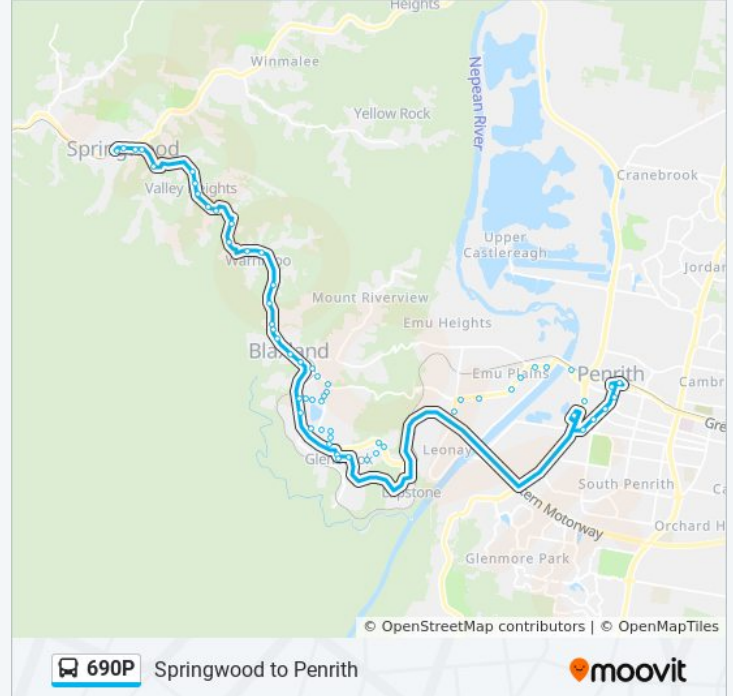

Great Western Hwy opp Blaxland Station

Great Western Hwy after Taringha St

Great Western Hwy after Bridge Rd

Blaxland Public School, Great Western Hwy

205 Great Western Hwy

234 Great Western Hwy

Great Western Hwy opp Warrimoo Station

Great Western Hwy Service Rd before The Avenue

GWH Service Rd opp 333

GWH Service Rd opp Torwood St

Green Pde before Cambridge St

Green Pde at Russell Ave

Green Pde after Coolabah Rd

Green Pde before Foster St

Direction: Springwood Station

87 stops

[VIEW LINE SCHEDULE](#)

Westfield Penrith, Riley St

Penrith Station, Stand E

Station St after High St

Nepean Village, Station St

Station St opp BlueBet Stadium

Great Western Hwy at Warring Ave

Great Western Hwy opp Lennox Village

Great Western Hwy before Russell St

Russell St after Forbes St

Darwin Dr after Governors Dr

Darwin Dr at Governors Dr

Explorers Rd after Governors Dr