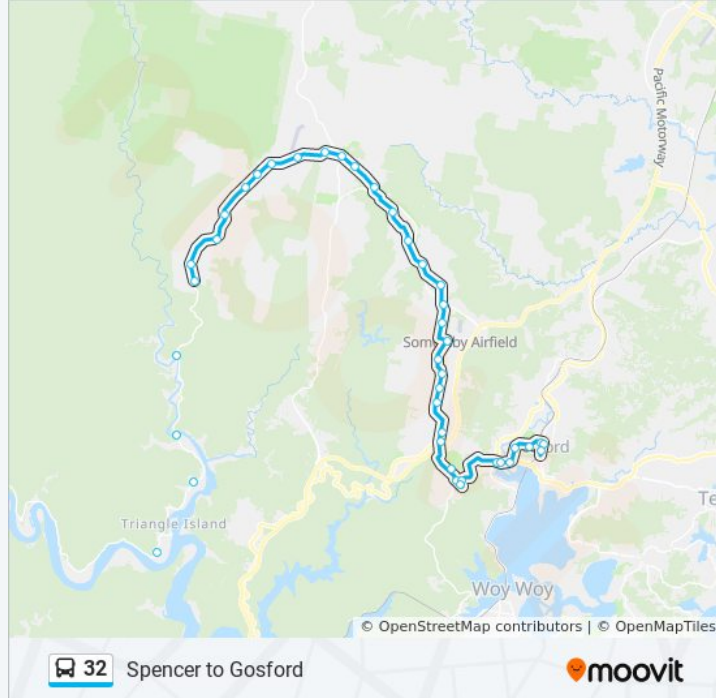

Kariong Mountains High School, Festival Dr

Central Coast Hwy opp Woy Woy Rd

41 Central Coast Hwy

95 Central Coast Hwy

Pacific Hwy after Manns Rd

Pacific Hwy before Yallambee Ave

Racecourse Central Coast Hwy

Gosford Racecourse, Racecourse Rd

Henry Kendall High School, Batley St

Gosford High School, Racecourse Rd

Mann St at Etna St

Gosford Station, Stand F

**Direction: Mangrove Mountain**

38 stops

[VIEW LINE SCHEDULE](#)