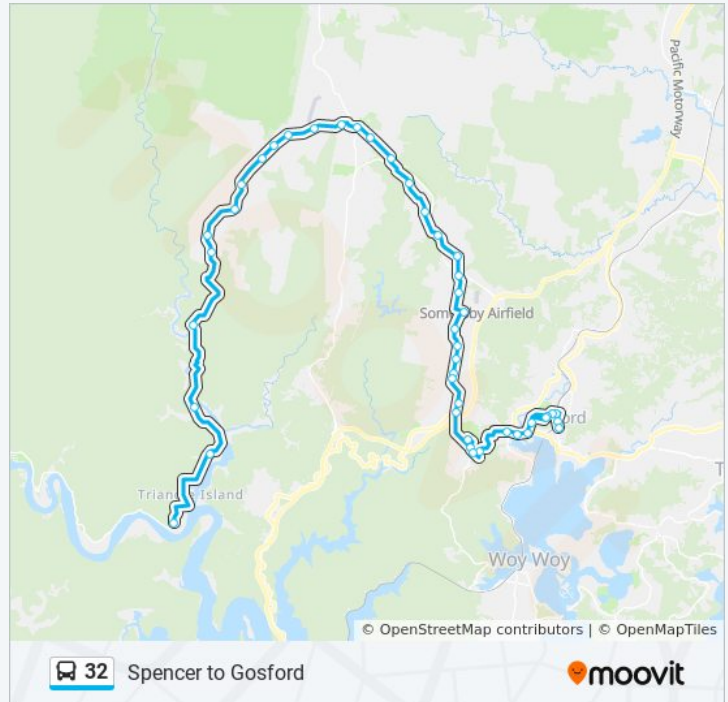

Wisemans Ferry Rd at Parukala Rd

Wisemans Ferry Rd opp Mangrove Mountain Union Church

Wisemans Ferry Rd opp Mangrove Mountain Village Shops

Saturday

Not Operational

### 32 bus Info

**Direction:** Spencer

**Stops:** 44

**Trip Duration:** 88 min

**Line Summary:**

Wisemans Ferry Rd at Niclins Rd

Wisemans Ferry Rd at Lillicrapps Rd

Wisemans Ferry Rd At Ironbark Rd