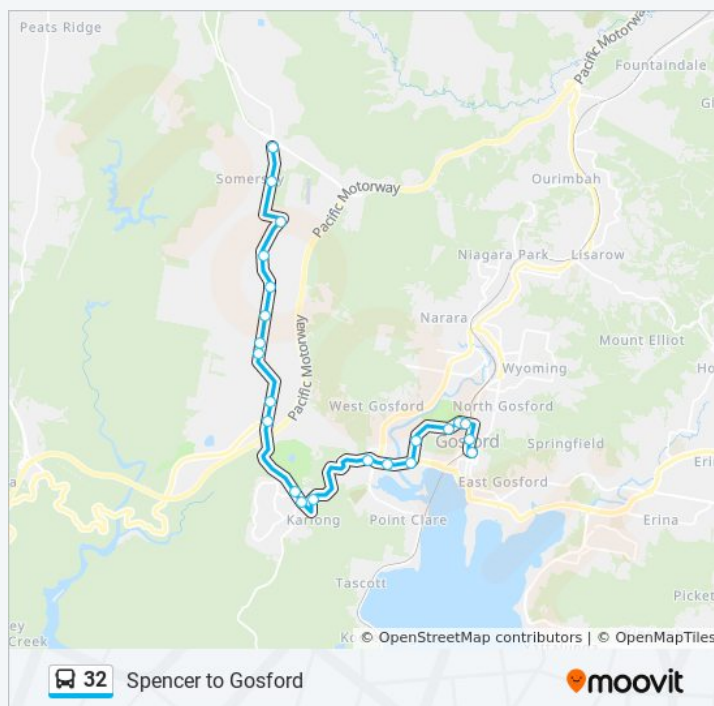

Direction: Somersby

22 stops

[VIEW LINE SCHEDULE](#)

- Imperial Centre, Erina St East
- Gosford Station, Stand F
- Racecourse Rd opp Gosford High School
- Gosford Hospital, Racecourse Rd
- Racecourse Rd at Beane St
- Racecourse Rd opp Gosford Racecourse
- Pacific Hwy at Racecourse Rd
- Pacific Hwy after Yallambee Ave
- Pacific Hwy after Brisbane Water Dr
- Central Coast Hwy opp 95
- Pacific Hwy at Wakefield Cl
- Pacific Hwy after Curringa Rd
- Wisemans Ferry Rd after Pacific Hwy
- Wisemans Ferry Rd before Somersby Falls Rd
- Wisemans Ferry Rd after Howes Rd
- Wisemans Ferry Rd opp Ulinga Rd
- Wisemans Ferry Rd opp Bimbil Rd
- Wisemans Ferry Rd opp Debenham Rd North
- Wisemans Ferry Rd before Grants Rd
- Wisemans Ferry Rd opp Lackersteens Rd
- Wisemans Ferry Rd at Silvesters Rd
- Wisemans Ferry Rd opp Somersby Public School

32 bus Time Schedule

Somersby Route Timetable:

Sunday	Not Operational
Monday	4:40 PM
Tuesday	4:40 PM
Wednesday	4:40 PM
Thursday	4:40 PM
Friday	Not Operational
Saturday	Not Operational

32 bus Info

Direction: Somersby

Stops: 22

Trip Duration: 27 min

Line Summary:

Direction: Spencer

44 stops

[VIEW LINE SCHEDULE](#)

- Imperial Centre, Erina St East
- Gosford Station, Stand F
- Racecourse Rd opp Gosford High School
- Gosford Hospital, Racecourse Rd

32 bus Time Schedule

Spencer Route Timetable:

Sunday	Not Operational
Monday	3:20 PM
Tuesday	3:20 PM
Wednesday	3:20 PM
Thursday	3:20 PM
Friday	Not Operational