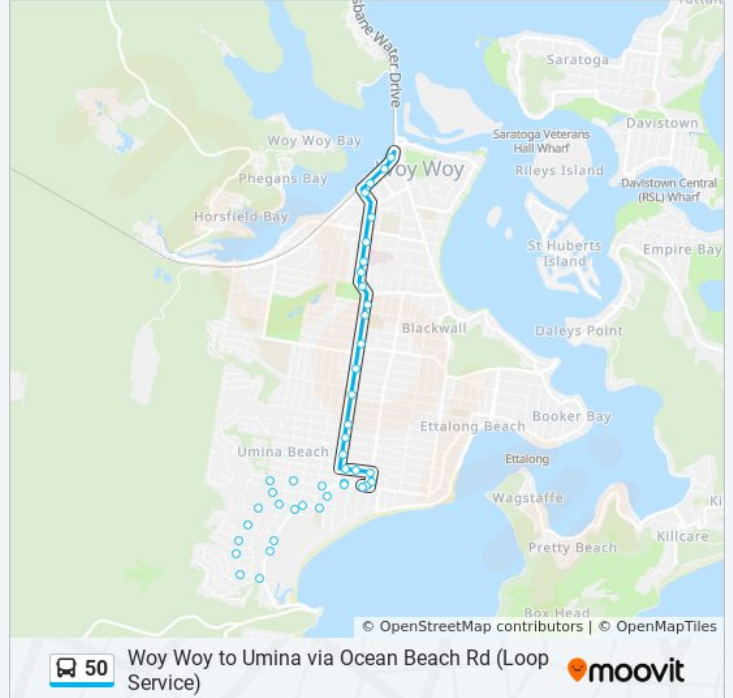

**Direction:** Umina Beach

**Stops:** 42

**Trip Duration:** 10 min

**Line Summary:**

West St opp Umina Beach Library

West St opp Oscar St

Sydney Ave opp Adelaide Ave

Umina Beach Public School, Horbart Ave

### Direction: Woy Woy

62 stops

[VIEW LINE SCHEDULE](#)

Woy Woy Station, Stand B

Deepwater Plaza, Railway St

Railway St at Station St

Ocean Beach Rd after Railway St

Ocean Beach Rd opp Mutu St

Brisbane Ave after Bathurst St

Brisbane Ave after Melbourne Ave

West St at Oscar St

**Direction:** Woy Woy

**Stops:** 62

**Trip Duration:** 36 min

**Line Summary:**

Umina Beach Library, West St  
Wellington St before Bullion St  
Wellington St at Alfred St  
Wellington St before Ocean Beach Rd  
Ocean Beach Rd at McEvoy Ave  
Ocean Beach Rd at Australia Ave  
Ocean Beach Rd opp Umina Uniting Church  
Ocean Beach Rd before Ryans Rd  
Ocean Beach Rd after Pioneer Rd  
Ocean Beach Rd at Veron Rd  
Ocean Beach Rd opp Waterloo Ave  
Ocean Beach Rd at Dorothy Ave  
Rogers Park, Ocean Beach Rd  
Ocean Beach Rd after Dunban Rd  
Ocean Beach Rd opp Woy Woy Hospital  
Ocean Beach Rd after Waratah Ave  
Ocean Beach Rd opp Victoria Rd  
Victoria Rd after Station St  
Victoria Rd before George St  
Deepwater Plaza, George St  
Woy Woy Station, Stand B