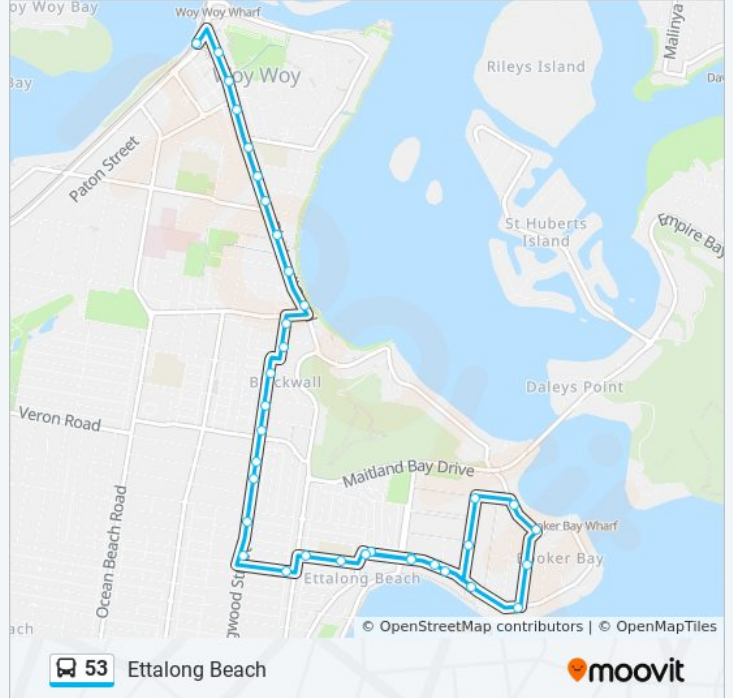

Direction: Ettalong Beach

34 stops

[VIEW LINE SCHEDULE](#)

- Woy Woy Station, Stand C
- Woy Woy Public Library, Blackwall Rd
- Blackwall Rd before Victoria Rd
- Blackwall Rd opp St John The Baptist Church
- Woy Woy Public School, Blackwall Rd
- Blackwall Rd before Farnell Rd
- Blackwall Rd before Allfield Rd
- Blackwall Rd opp Terry Ave
- Blackwall Rd opp Alpha Rd
- Blackwall Rd opp McMasters Rd
- Dunmore St after McMasters Rd
- Dunmore St after Wyoming St
- Springwood St at Wallaby St
- Springwood St before Gallipoli Ave
- Springwood St opp Winifred Ave
- Springwood St opp Gwendolen Ave
- Springwood Rd before Karingi St
- Springwood St opp Ettalong Bowling Club
- Beach St before Barrenjoey Rd
- Uligandi St after Barrenjoey Rd
- Ettalong Public School, Uligandi St
- Ocean View Rd at Memorial Ave

53 bus Info

Direction: Ettalong Beach

Stops: 34

Trip Duration: 14 min

Line Summary:

Ocean View Rd after Picnic Pde
 Ocean View Rd before Whiting Rd
 Schnapper Rd at Bream Rd
 Schnapper Rd at Flathead Rd
 Booker Bay Rd opp Flathead Rd
 Booker Bay Rd opp Davis St
 Davis St at Eastern Rd
 Booker Bay Rd opp Davis St
 Ocean View Rd before Schnapper Rd
 Ocean View Rd opp Whiting Rd
 Ocean View Rd before Picnic Pde
 Ocean View Rd at Broken Bay Rd

53 bus Info

Direction: Woy Woy

Stops: 54

Trip Duration: 33 min

Line Summary:

Springwood St opp Ettalong Bowling Club

Beach St before Barrenjoey Rd

Uligandi St after Barrenjoey Rd