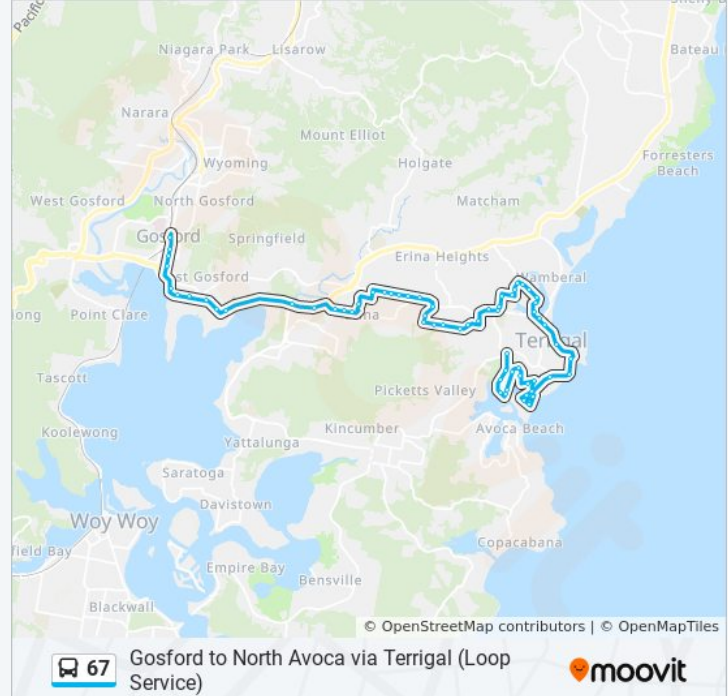

Karalta Rd after Miranda Ave

Karalta Rd opp Bronzewing Dr

Erina Fair, Stand F

Tarragal Glen Ave before Terrigal Dr

Matthew John Nursing Home, Terrigal Dr

HammondCare Residential Care, Terrigal Dr

319 Terrigal Dr

Terrigal Dr opp Jesse Hurley Dr

Terrigal Dr at Portsmouth Rd

Mobbs Rd opp Stratford Park Dr

Mobbs Rd opp Wellesbourne Ave

Mobbs Rd before Kings Ave

Kings Ave after Mayfair Cl

Kings Ave before Lindford Pl

Kings Ave opp Belar Ave

Kings Ave at Sheffield Dr

Duffys Rd opp Breakers Indoor Sports Stadium

Terrigal Dr at Holmes Rd

Terrigal Dr at Brunswick Rd

Brunswick Rd after Terrigal Dr

Brunswick Rd before Hastings Rd

Hastings Rd before Aspen Ave

Aspen Ave at Anchorage Cres

Aspen Ave after Arnold Cres

Willoughby Rd opp Aspen Ave

Willoughby Rd opp Woodland Rd

Willoughby Rd at Ogilvie St

Terrigal Presbyterian Church, Willoughby Rd

Terrigal Lagoon Reserve, Willoughby Rd

Terrigal Dr opp Terrigal Hotel

Terrigal Dr opp Barnhill Rd

Terrigal Surf Life Saving Club, Terrigal Esp

Scenic Hwy opp Tiarri Cr