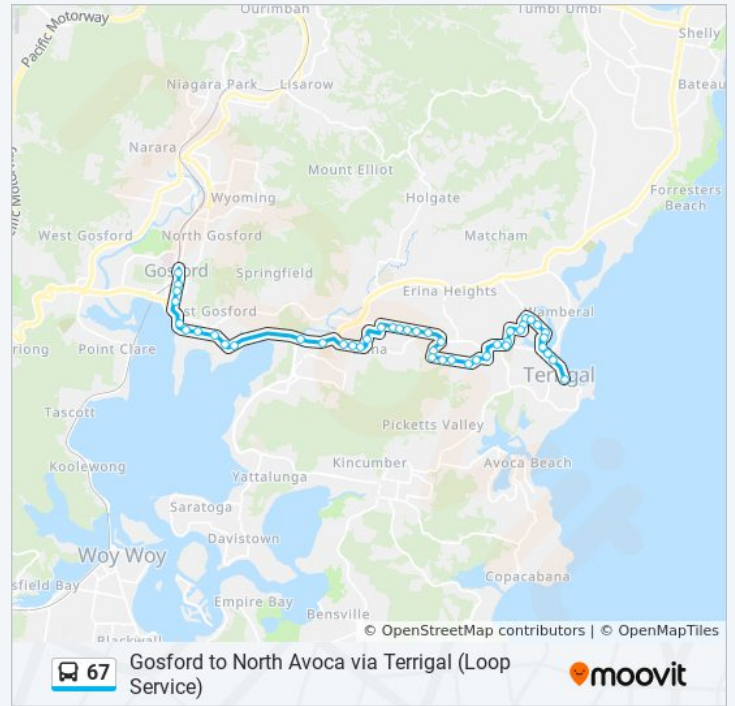

Central Coast Hwy after Pateman Rd

Punt Bridge, Central Coast Hwy

Central Coast Hwy after George St

Victoria St after Adelaide St

Gosford East Public School, Central Coast Hwy

Central Coast Hwy at Albany St

Central Coast Hwy after Masons Pde

Mann St before Georgiana Tce

Mann St before Donnison St

Mann St at Burns Cres

Gosford Station, Stand H

Direction: North Avoca

66 stops

[VIEW LINE SCHEDULE](#)

Direction: Terrigal

45 stops

[VIEW LINE SCHEDULE](#)

Gosford Station, Stand H
William St Mall, Mann St
Mann St at Donnison St
Mann St after Georgiana Tce
Central Coast Hwy at Masons Pde
York St before Albany St
Central Coast Hwy before White St
St Patrick's Primary School, Central Coast Hwy
Central Coast Hwy after Adelaide St

67 bus Info

Direction: Terrigal

Stops: 45

Trip Duration: 27 min
Line Summary:

- Central Coast Hwy after Brougham St
- Central Coast Hwy opp Avoca Dr
- Central Coast Hwy opp Ernest St
- Karalta Rd after Karalta Lane
- Karalta Rd after Miranda Ave
- Karalta Rd opp Bronzewing Dr
- Erina Fair, Stand F
- Tarragal Glen Ave before Terrigal Dr
- Matthew John Nursing Home, Terrigal Dr
- HammondCare Residential Care, Terrigal Dr
- 319 Terrigal Dr
- Terrigal Dr opp Jesse Hurley Dr
- Terrigal Dr at Portsmouth Rd
- Mobbs Rd opp Stratford Park Dr
- Mobbs Rd opp Wellesbourne Ave
- Mobbs Rd before Kings Ave
- Kings Ave after Mayfair Cl
- Kings Ave before Lindford Pl
- Kings Ave opp Belar Ave
- Kings Ave at Sheffield Dr
- Duffys Rd opp Breakers Indoor Sports Stadium
- Terrigal Dr at Holmes Rd
- Terrigal Dr at Brunswick Rd
- Brunswick Rd after Terrigal Dr
- Brunswick Rd before Hastings Rd
- Hastings Rd before Aspen Ave
- Aspen Ave at Anchorage Cres
- Aspen Ave after Arnold Cres
- Willoughby Rd opp Aspen Ave
- Willoughby Rd opp Woodland Rd
- Willoughby Rd at Ogilvie St
- Terrigal Presbyterian Church, Willoughby Rd
- Terrigal Lagoon Reserve, Willoughby Rd