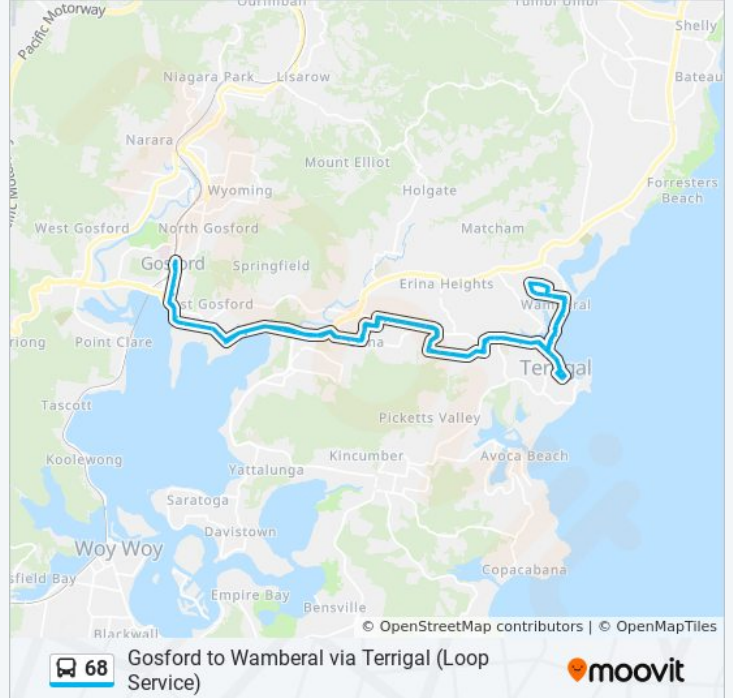

Use the Moovit App to find the closest 68 bus station near you and find out when is the next 68 bus arriving.

Direction: Gosford

97 stops

[VIEW LINE SCHEDULE](#)

- Gosford Station, Stand H
- William St Mall, Mann St
- Mann St at Donnison St
- Mann St after Georgiana Tce
- Central Coast Hwy at Masons Pde
- York St before Albany St
- Central Coast Hwy before White St
- St Patrick's Primary School, Central Coast Hwy
- Central Coast Hwy after Adelaide St
- Central Coast Hwy after Brougham St
- Central Coast Hwy opp Avoca Dr
- Central Coast Hwy opp Ernest St
- Karalta Rd after Karalta Lane
- Karalta Rd after Miranda Ave
- Karalta Rd opp Bronzewing Dr
- Erina Fair, Stand F
- Tarragal Glen Ave before Terrigal Dr
- Matthew John Nursing Home, Terrigal Dr
- HammondCare Residential Care, Terrigal Dr
- 319 Terrigal Dr
- Terrigal Dr opp Jesse Hurley Dr

The Brow at Hilltop Rd

Hilltop Rd at Rysdyk Pde

Plymouth Dr at Hilltop Rd

Dover Rd at Wallent Cl

Dover Rd opp Lumeah Ave

Dover Rd opp Lake View Rd

Ocean View Dr opp Prince St

Ocean View Dr opp Bundara Ave

Ocean View Dr opp Lake View Rd

Ocean View Dr before Pacific St

Ocean View Dr after Pacific St

Terrigal Dr opp Barnhill Rd

Terrigal Surf Life Saving Club, Terrigal Esp

Church St at Kurrawyba Ave

Terrigal Dr before Barnhill Rd

Direction: Terrigal

61 stops

[VIEW LINE SCHEDULE](#)

Gosford Station, Stand H
William St Mall, Mann St
Mann St at Donnison St
Mann St after Georgiana Tce
Central Coast Hwy at Masons Pde
York St before Albany St
Central Coast Hwy before White St
St Patrick's Primary School, Central Coast Hwy
Central Coast Hwy after Adelaide St
Central Coast Hwy after Brougham St
Central Coast Hwy opp Avoca Dr
Central Coast Hwy opp Ernest St
Karalta Rd after Karalta Lane
Karalta Rd after Miranda Ave
Karalta Rd opp Bronzewing Dr
Erina Fair, Stand F
Tarragal Glen Ave before Terrigal Dr
Matthew John Nursing Home, Terrigal Dr