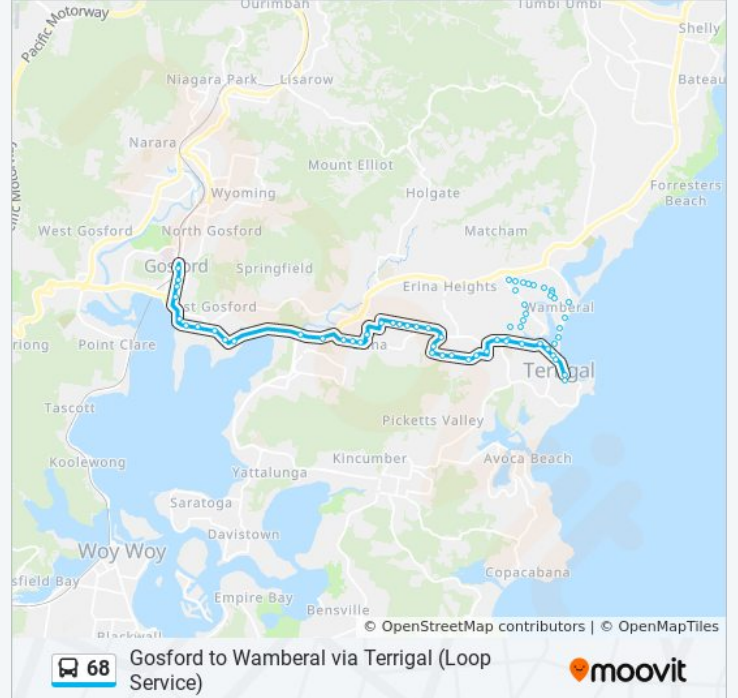

Use the Moovit App to find the closest 68 bus station near you and find out when is the next 68 bus arriving.

Direction: Gosford

97 stops

[VIEW LINE SCHEDULE](#)

- Gosford Station, Stand H
- William St Mall, Mann St
- Mann St at Donnison St
- Mann St after Georgiana Tce
- Central Coast Hwy at Masons Pde
- York St before Albany St
- Central Coast Hwy before White St
- St Patrick's Primary School, Central Coast Hwy
- Central Coast Hwy after Adelaide St
- Central Coast Hwy after Brougham St
- Central Coast Hwy opp Avoca Dr
- Central Coast Hwy opp Ernest St
- Karalta Rd after Karalta Lane
- Karalta Rd after Miranda Ave
- Karalta Rd opp Bronzewing Dr
- Erina Fair, Stand F
- Tarragal Glen Ave before Terrigal Dr
- Matthew John Nursing Home, Terrigal Dr
- HammondCare Residential Care, Terrigal Dr
- 319 Terrigal Dr
- Terrigal Dr opp Jesse Hurley Dr

Direction: Terrigal

61 stops

[VIEW LINE SCHEDULE](#)

Gosford Station, Stand H
William St Mall, Mann St
Mann St at Donnison St
Mann St after Georgiana Tce
Central Coast Hwy at Masons Pde
York St before Albany St
Central Coast Hwy before White St
St Patrick's Primary School, Central Coast Hwy
Central Coast Hwy after Adelaide St
Central Coast Hwy after Brougham St
Central Coast Hwy opp Avoca Dr
Central Coast Hwy opp Ernest St
Karalta Rd after Karalta Lane
Karalta Rd after Miranda Ave
Karalta Rd opp Bronzewing Dr
Erina Fair, Stand F
Tarragal Glen Ave before Terrigal Dr
Matthew John Nursing Home, Terrigal Dr

Terrigal Surf Life Saving Club, Terrigal Esp

Church St at Kurrawyba Ave

Terrigal Dr before Barnhill Rd

Ocean View Dr opp Pacific St

Ocean View Dr before Lake View Rd

Ocean View Dr after Lake View Rd

Ocean View Dr at Bundara Ave

Ocean View Dr at Dover Rd

Dover Rd after Lakeview Rd

The Brow at Dover Rd

The Brow at Eldon Cl

The Brow at Hilltop Rd

Hilltop Rd at Rysdyk Pde

Plymouth Dr at Windsor Rd

Windsor Rd opp Byrons Rd