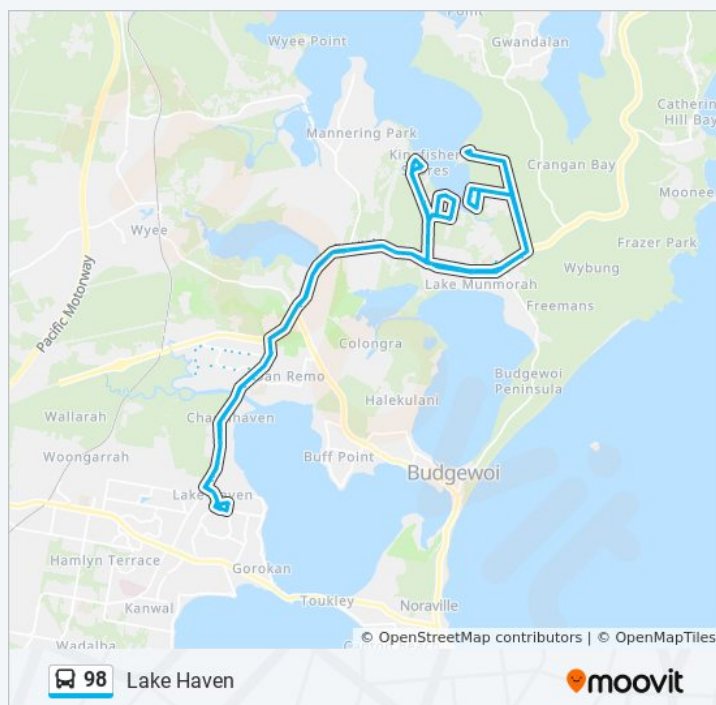

**Direction: Blue Haven**

24 stops

[VIEW LINE SCHEDULE](#)

- Lake Haven Centre, Stand 3
- Gorokan High School, Goobarabah Ave
- Lake Haven Dr opp Homemaker Lake Haven
- Pacific Hwy opp Moala Pde
- Pacific Hwy opp Jetty Ave
- Pacific Hwy opp Charmhaven Village Shops
- Pacific Hwy opp Lowana Ave
- Pacific Hwy opp Northlakes Shopping Centre
- Bokhara Ave after Pacific Hwy
- Colorado Dr opp Barcoo St
- Blue Haven Oval, Colorado Dr
- Blue Haven Public School, Colorado Dr
- Lady Laurel Dr opp Lady Laurel Drive Reserve
- Kawana Ave at Lady Laurel Dr
- Kawana Ave at McKellar Bvd
- McKellar Bvd at Turner Cl
- McKellar Bvd at Olney Dr
- McKellar Bvd opp Kawana Ave
- Roper Rd at Blue Haven Way
- Roper Rd before Blue Haven Way
- Roper Rd after Blueridge Dr
- Roper Rd opp St Lawrence Ave

Karoola Ave opp Morotai Ave

Tall Timbers Rd opp Macquarie Shores Home Village

Ivy Ave after Scaysbrook Ave

Ivy Ave at Lloyd Ave

Lloyd Ave opp Lloyd Avenue Shops

Elabana Ave after Lloyd Ave

Elabana Ave before Scaysbrook Ave

**98 bus Time Schedule**

Lake Haven Route Timetable:

Sunday	8:25 AM - 6:35 PM
Monday	4:41 AM - 8:40 PM
Tuesday	4:41 AM - 8:40 PM
Wednesday	4:41 AM - 8:40 PM
Thursday	4:41 AM - 8:40 PM
Friday	8:25 AM - 6:35 PM
Saturday	7:39 AM - 6:56 PM

**98 bus Info**

**Direction:** Lake Haven

**Stops:** 95

**Trip Duration:** 27 min

**Line Summary:**

Chain Valley Bay Community Hall, Scaysbrook Ave

Scaysbrook Ave opp Leumeah Ave

Tall Timbers Rd after Deakin Ave