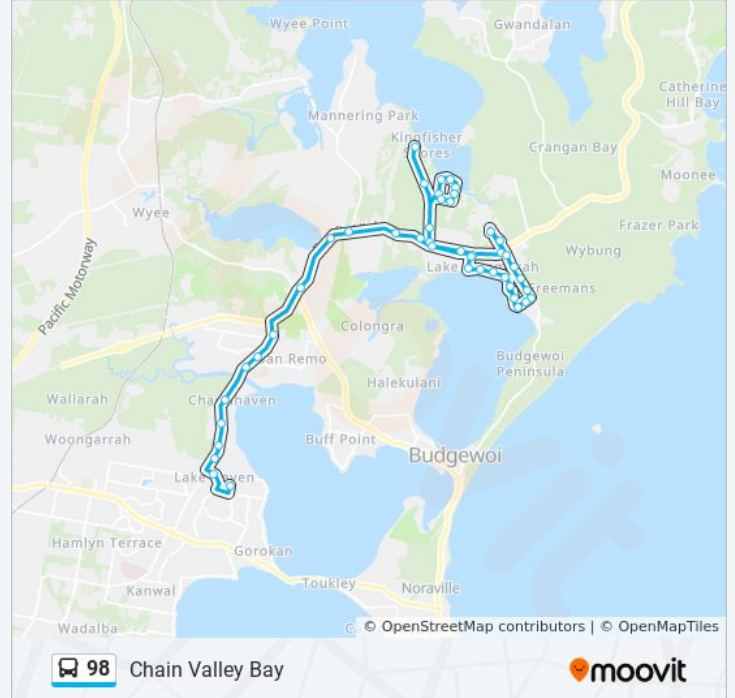

**Direction: Blue Haven**

24 stops

[VIEW LINE SCHEDULE](#)

- Lake Haven Centre, Stand 3
- Gorokan High School, Goobarabah Ave
- Lake Haven Dr opp Homemaker Lake Haven
- Pacific Hwy opp Moala Pde
- Pacific Hwy opp Jetty Ave
- Pacific Hwy opp Charmhaven Village Shops
- Pacific Hwy opp Lowana Ave
- Pacific Hwy opp Northlakes Shopping Centre
- Bokhara Ave after Pacific Hwy
- Colorado Dr opp Barcoo St
- Blue Haven Oval, Colorado Dr
- Blue Haven Public School, Colorado Dr
- Lady Laurel Dr opp Lady Laurel Drive Reserve
- Kawana Ave at Lady Laurel Dr
- Kawana Ave at McKellar Bvd
- McKellar Bvd at Turner Cl
- McKellar Bvd at Olney Dr
- McKellar Bvd opp Kawana Ave
- Roper Rd at Blue Haven Way
- Roper Rd before Blue Haven Way
- Roper Rd after Blueridge Dr
- Roper Rd opp St Lawrence Ave

**Direction:** Chain Valley Bay

**Stops:** 45

**Trip Duration:** 42 min

**Line Summary:**

Anita Ave Shops, Anita Ave

Anita Ave after Queens Rd

Anita Ave at Lauren Ave

Anita Ave after Hartog Ave

Tall Timbers Rd opp Deakin Ave

Ivy Ave after Scaysbrook Ave

Ivy Ave at Lloyd Ave

Lloyd Ave opp Lloyd Avenue Shops

Elabana Ave after Lloyd Ave

Elabana Ave before Scaysbrook Ave

Chain Valley Bay Community Hall, Scaysbrook Ave

Scaysbrook Ave opp Leumeah Ave

Macquarie Shores Home Village, Tall Timbers Rd

Tall Timbers Rd before Lakeshore Ave

98 Chain Valley Bay

**Direction: Gwandalan**

69 stops

[VIEW LINE SCHEDULE](#)

Lake Haven Centre, Stand 3