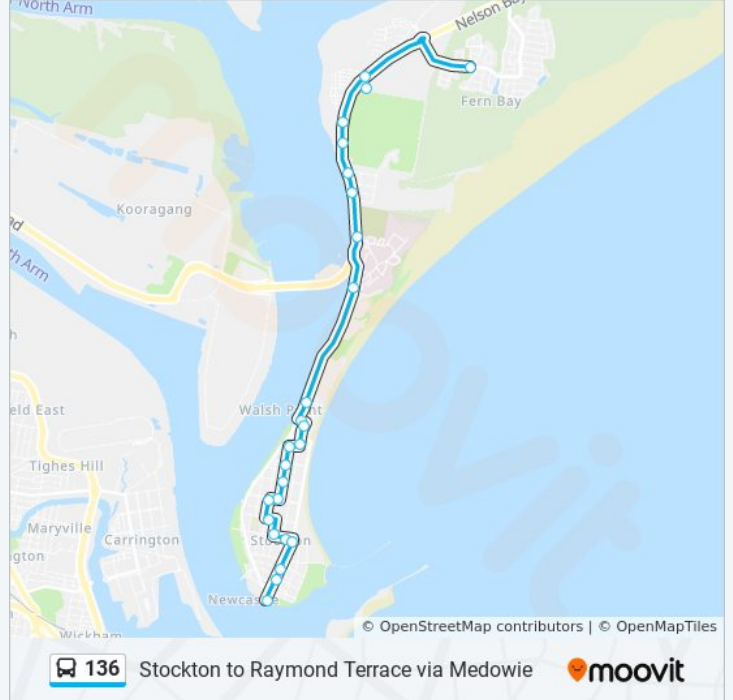

136 bus Info

Direction: Fern Bay

Stops: 27

Trip Duration: 20 min

Line Summary:

1073 Nelson Bay Rd

Nelson Bay Rd at Sunrise Pde

Nelson Bay Rd opp Bayway Village

Seaside Bvd before Ironbark Dr

Banksia Park, Seaside Bvd

Seaside Bvd opp Windsurf Cct

Direction: Raymond Terrace

98 stops

[VIEW LINE SCHEDULE](#)

- Stockton Wharf, Mitchell St
- Mitchell St at Queen St
- Mitchell St at Crown St
- Mitchell St at Clyde St
- Clyde St at Dunbar St
- Stockton RSL Club, Douglas St
- Monmouth St at Roxburgh St
- Roxburgh St at Hereford St
- Douglas St at Hereford St
- Douglas St at Pembroke St
- Douglas St at Cardigan St
- Douglas St at Flint St
- Dunbar St at Flint St
- Dunbar St after Booth St
- Griffith Ave at Fullerton St
- Fullerton St opp Meredith St
- Fullerton St before Nelson Bay Rd
- Nelson Bay Rd opp Stockton Cemetery

1073 Nelson Bay Rd

Nelson Bay Rd at Sunrise Pde

Bayway Village, First Ave

Nelson Bay Rd opp Bayway Village

Seaside Bvd before Ironbark Dr

Banksia Park, Seaside Bvd

Seaside Bvd opp Windsurf Cct

Nelson Bay Rd opp Fullerton Cove Rd

Fullerton Cove Rd opp 425

Fullerton Cove Rd after George St

Fullerton Cove Rd after Coxs Lane

220 Fullerton Cove Rd

Fullerton Cove Rd opp 145

Stanley Park, Fullerton Cove Rd

Fullerton Cove Rd opp The Cove Dr