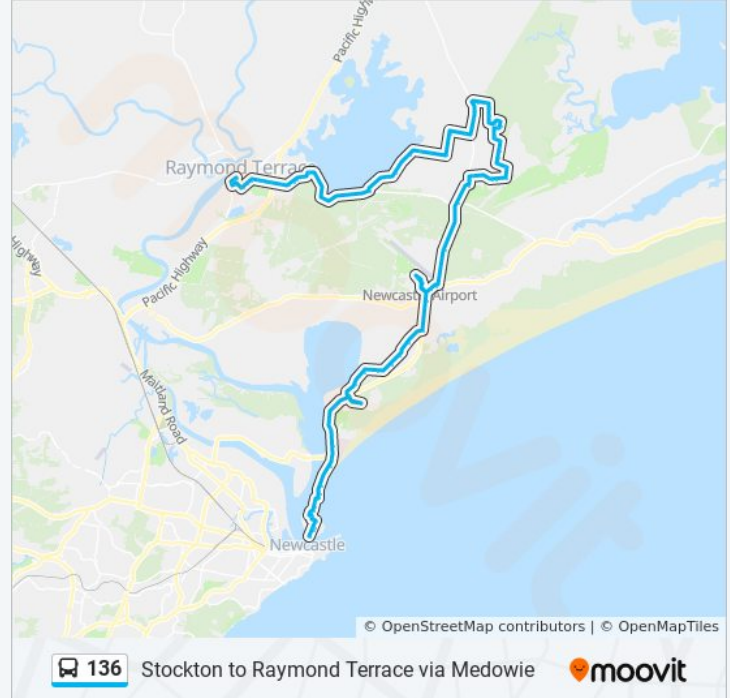

Kindlebark Dr opp Tea Tree Dr

Kindlebark Dr after Rosewood Dr

James Rd at Coachwood Dr

James Rd at Windeyer Cl

61 James Rd

James Rd at Raymond Cl

James Rd at Boyd Bvd

Boyd Bvd after James Rd

South St after Koala Cl

South St opp Potoroo Bvd

South St opp Sylvan Ave

Sylvan Ave before Tahlee Pl

46 Sylvan Ave

Sylvan Ave opp Scenic Cl

Sylvan Ave at Eagle Cl

South St after Championship Dr