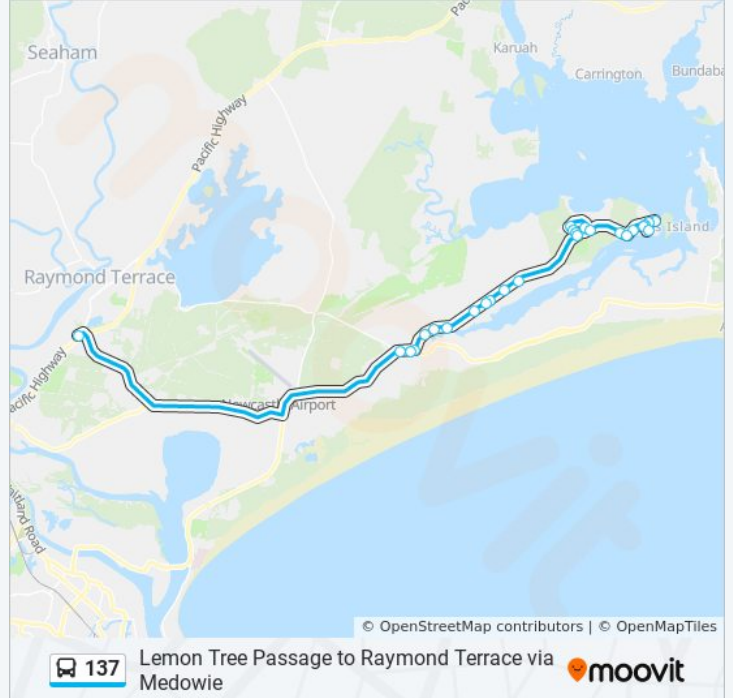

Direction: Hunter River HS

26 stops

[VIEW LINE SCHEDULE](#)

- Meredith Ave at Cook Pde
- Meredith Ave before Johnson Pde
- Gould Dr opp Club Lemon Tree
- Elaine Ave opp Kenneth Pde
- Kenneth Pde opp Club Lemon Tree
- Lemon Tree Passage Rd after Blanch St
- Lemon Tree Passage Rd after Crawley Ave
- Lemon Tree Passage Rd at Oyster Farm Rd
- Tilligerry RSL Club, Lemon Tree Passage Rd
- President Wilson Walk opp Tilligerry Shopping Plaza
- Clemenceau Cres opp Navy Nook
- Poilus Pde at President Poincare Pde
- Poilus Pde opp Tilligerry Trk
- Lemon Tree Passage Rd opp Poilus Pde
- Lemon Tree Passage Rd opp Oyster Cove Rd
- Lemon Tree Passage Rd opp 551
- Lemon Tree Passage Rd at Brownes Rd
- 442 Lemon Tree Passage Rd
- 378 Lemon Tree Passage Rd
- Lemon Tree Passage Rd opp Rookes Rd
- Lemon Tree Passage Rd opp 157

Direction: Hunter River HS

Stops: 26

Trip Duration: 43 min

Line Summary:

Lemon Tree Passage Rd opp Michael Dr
 Lemon Tree Passage Rd before Nelson Bay Rd
 Nelson Bay Rd after Oakvale Dr
 Nelson Bay Rd opp Salt Ash Ave
 Hunter River High School, Elkin Ave

Direction: Lemon Tree Passage

103 stops

[VIEW LINE SCHEDULE](#)

- Raymond Terrace Market Place, Port Stephens St
- Raymond Terrace Community Centre, Port Stephens St
- Port Stephens St at Glenelg St
- Raymond Terrace Shopping Centre, Sturgeon St
- St Brigid's Parish School, William St
- St Brigid's Catholic Church, Irrawang St
- Irrawang St after Bourke St
- Irrawang St opp Smiths Lane
- Mount Hall Rd at Cambridge Ave
- Mount Hall Rd at Watt St
- Mount Hall Rd after Banks St
- Mount Hall Rd at Clyde Cct
- Irrawang High School, Mount Hall Rd
- Mount Hall Rd at Oldfield Cl
- Mount Hall Rd at Dunn Pl
- Lakeside Shopping Centre, Benjamin Lee Dr
- Benjamin Lee Dr opp Eskdale Dr