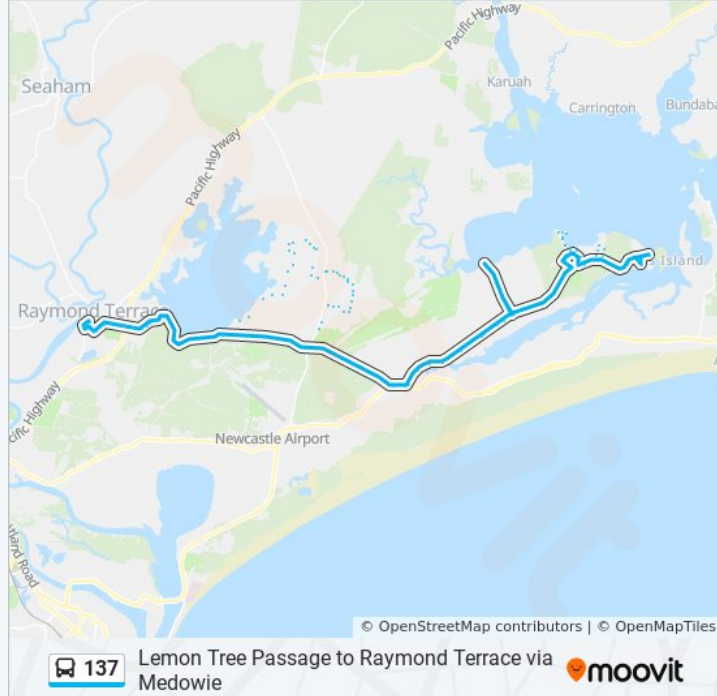

Silver Wattle Dr at Brush Box Ave

Brush Box Ave at Coolabah Rd

Kindlebark Dr opp Tea Tree Dr

Kindlebark Dr after Rosewood Dr

James Rd at Coachwood Dr

James Rd at Windeyer Cl

61 James Rd

James Rd at Raymond Cl

James Rd at Boyd Bvd

James Rd at Boyd Bvd

James Rd before Robert Cl

Brocklesby Rd at James Rd

Brocklesby Rd at Ford Ave

Brocklesby Rd before Medowie Rd

Medowie Rd opp Blueberry Rd

Nelson Bay Rd after Richardson Rd