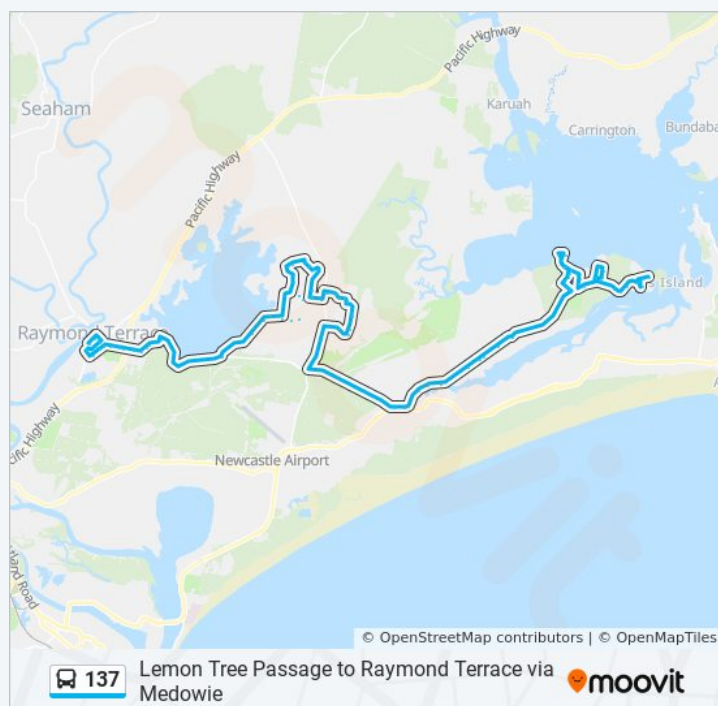

President Poincare Pde before Clemenceau Cres

Clemenceau Cres opp Navy Nook

Poilus Pde at President Poincare Pde

Poilus Pde opp Tilligerry Trk

Lemon Tree Passage Rd opp Poilus Pde

Lemon Tree Passage Rd opp Oyster Cove Rd

Lemon Tree Passage Rd opp 551

Lemon Tree Passage Rd at Brownes Rd

442 Lemon Tree Passage Rd

378 Lemon Tree Passage Rd

Lemon Tree Passage Rd opp Rookes Rd

Lemon Tree Passage Rd opp 157

Lemon Tree Passage Rd opp Michael Dr

Trip Duration: 77 min

Line Summary:

Lemon Tree Passage Rd before Nelson Bay Rd

Nelson Bay Rd after Oakvale Dr

Nelson Bay Rd opp Salt Ash Ave

Salt Ash Public School, Cecilia Cl

Medowie Rd after Blueberry Rd

St Francis' Anglican Church, Brocklesby Rd