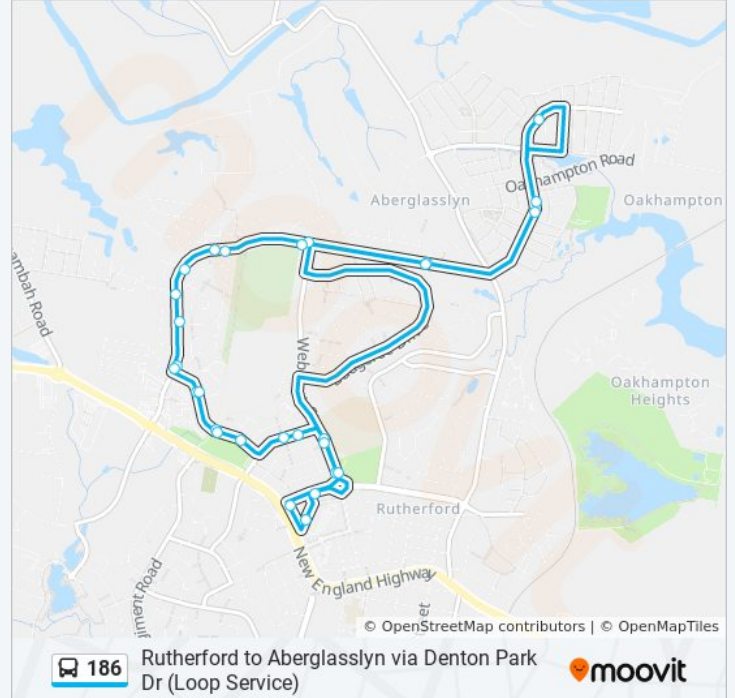

Rutherford to Aberglasslyn via Denton Park Dr (Loop Service)

Get The App

The 186 bus line (Rutherford to Aberglasslyn via Denton Park Dr (Loop Service)) has 2 routes. For regular weekdays, their operation hours are:

### 186 bus Info

**Direction:** Rutherford Shops

**Stops:** 29

**Trip Duration:** 22 min

**Line Summary:**

Denton Park Dr opp Ross St

Denton Park Dr at Adam Ave

Denton Park Dr at Rebecca Cl

Fairfax St opp Justine Pde

Fairfax St opp Norm Chapman Oval

Dunkley St after Fairfax St

Rutherford Public School, Weblands St

Weblands St before Alexandra Ave

Alexandra Ave at West Mall

Hillview St at Alexandra Ave (Hail & Ride)

Rutherford Shopping Centre, West Mall

186 bus time schedules and route maps are available in an offline PDF at [moovitapp.com](https://moovitapp.com). Use the [Moovit App](#) to see live bus times, train schedule or subway schedule, and step-by-step directions for all public transit in Sydney.