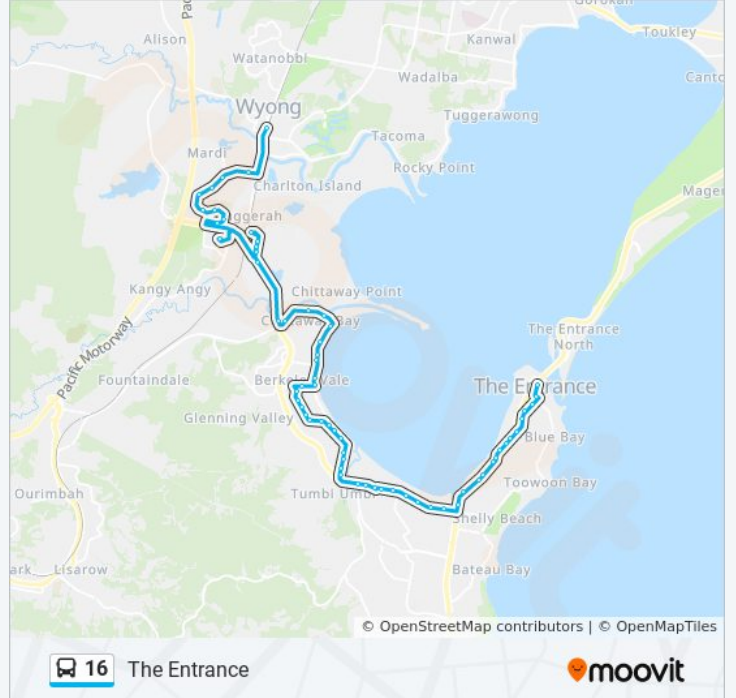

Lakedge Ave after Windsor Rd
Lakedge Ave opp Bluebell Ave
Lakedge Ave after Panorama Pde
Bundilla Pde opp Panorama Pde
Jeannie Cres at Gladys Ave
Jeannie Cres at Roger Cres
Jeannie Cres at The Glen
Jubilee Pde after Shannon Pde
Jubilee Pde at Kerry Cres
137 Kerry Cres
Kerry Cres at Jean Ave
Kerry Cres after Kurraba Pde
Kerry Cres at Emerald Pl
Kerry Cres at Gregory St
Berkeley Vale Reserve, Tumbi Creek Rd
Tumbi Creek Rd before Vanessa Rd
Tumbi Creek Rd opp Clare Mace Cres
Wyong Rd after Adelaide St
Wyong Rd opp Mackay Dr
Wyong Rd before Cornish Ave
Wyong Rd before Carlyon St
Wyong Rd after Killarney St
Wyong Rd at Davidson Ave
Wyong Rd at Boorana Cl
Wyong Rd at Naelcm Ave
Wyong Rd at Armstrong Ave
Central Coast Hwy at Graham St
Central Coast Hwy after Tuggerah Pde
Central Coast Hwy after Venice St
Central Coast Hwy at Surf St
Central Coast Hwy at Pacific St
Central Coast Hwy at Thompson St
Central Coast Hwy at Gordon Rd