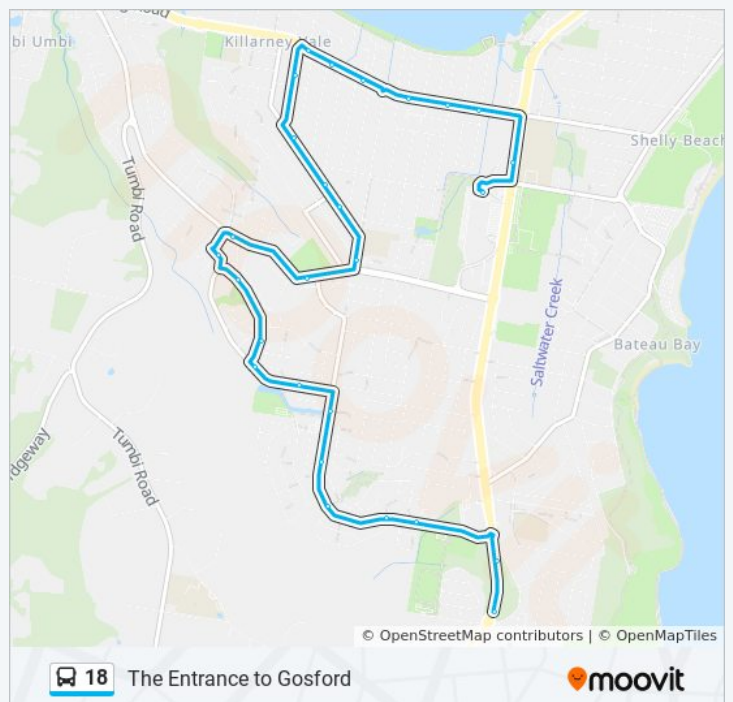

Stops: 27

Trip Duration: 14 min

Line Summary:

Cresthaven Ave at Dunning Ave

Central Coast Hwy at Coleridge Rd

Central Coast Hwy before Coleridge Rd

Direction: Gosford Station, Stand N

63 stops