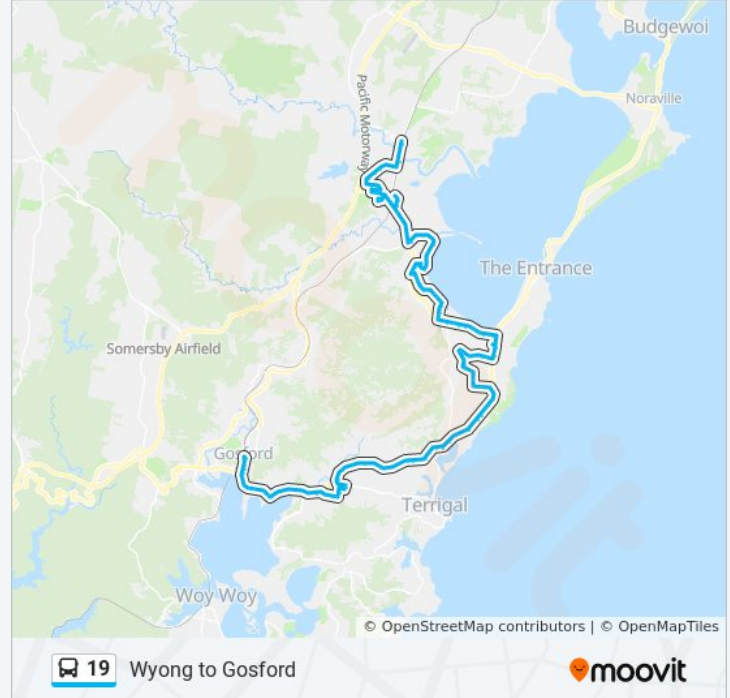

Karalta Rd opp Bronzewing Dr

Erina Fair, Stand E

Tarragal Glen Ave before Terrigal Dr

Terrigal Dr opp Kuburra Rd

Central Coast Hwy at Hammersmith Rd

Central Coast Hwy after Karwin Ave

Central Coast Hwy at Arundel Rd

Central Coast Hwy after Arundel Rd

Central Coast Hwy opp Serpentine Rd

Central Coast Hwy at Matcham Rd

Central Coast Hwy opp Willoughby Rd

Central Coast Hwy at O'Kanagan Cl

Central Coast Hwy opp Ocean View Rd

Central Coast Hwy at Reads Rd

Central Coast Hwy at Aldinga Dr

Central Coast Hwy opp Pitt Rd

Central Coast Hwy opp Ulamba Ave

Central Coast Hwy after Tumbi Rd

Central Coast Hwy at Bakali Rd

Central Coast Hwy opp Forresters Beach Rd

Central Coast Hwy after Alistair Ave

Central Coast Hwy at Bellevue Rd

Central Coast Hwy after Longs Rd

Central Coast Hwy after Passage Rd

Central Coast Hwy opp Coleridge Rd

Cresthaven Ave at Aurora Pl

Cresthaven Ave at Lancaster Pde

Cresthaven Ave after Lancaster Pde

Cresthaven Ave before Sir Josephs Banks Dr

Cresthaven Ave after Ireland Dr

Rotherham St at York St

Rotherham St opp Adrian Cl

Debra Anne Dr opp Jessica St