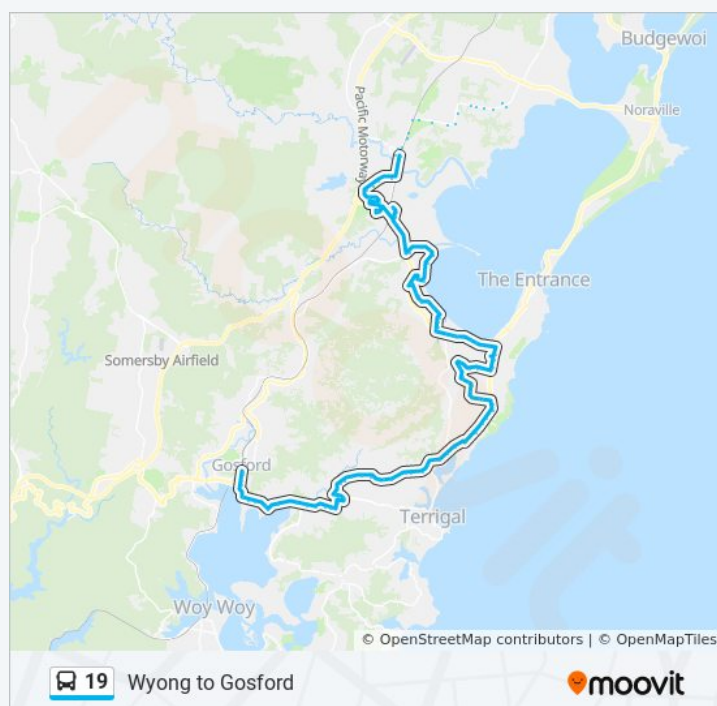

Wyong Golf Club, Pacific Hwy

Pacific Hwy opp Britannia Dr

Pacific Hwy opp 156

Pacific Hwy opp Cutler Dr

North Rd at Hardware Lane

Margaret St before Anzac Ave

Margaret St at Alison Rd

Wyong Station, Stand B

Woodbury Park Dr opp Monica Gr

Westfield Tuggerah, Stand B

Bryant Dr after Wyong Rd

Tuggerah Station, Bryant Dr

Bryant Dr after Lake Rd

Bryant Dr before Wyong Rd

Wyong Rd before Ibis Rd

Wyong Rd before Chittaway Rd

### 19 bus Info

**Direction:** Gosford

**Stops:** 127

**Trip Duration:** 93 min

**Line Summary:**

Chittaway Rd at Moloki Ave

Chittaway Rd before Oberon Rd

Lakedge Ave opp Aston Wilde Ave