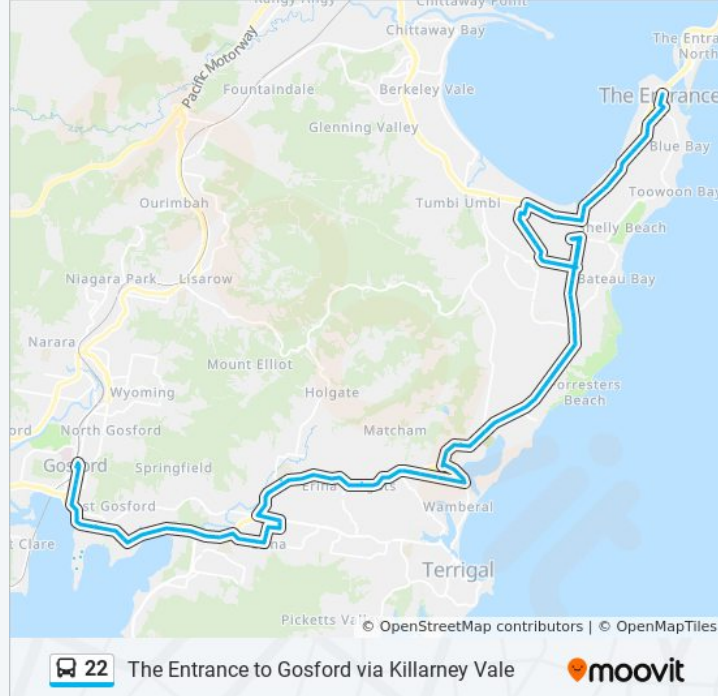

Central Coast Hwy opp Forresters Beach Rd

Central Coast Hwy after Alistair Ave

Central Coast Hwy at Bellevue Rd

Central Coast Hwy after Longs Rd

Central Coast Hwy after Passage Rd

Central Coast Hwy opp Coleridge Rd

Central Coast Hwy opp Bateau Bay Rd

Central Coast Hwy at Rays Rd

Central Coast Hwy after Nepean St

The Entrance Leagues Club, Central Coast Hwy

Central Coast Hwy before Bay Village Rd

Bateau Bay Square, Access Rd, Bay Village Rd

22 bus Info

Direction: Torrens Ave at Coral St

Stops: 85

Trip Duration: 62 min

Line Summary:

 [22 bus Line Map](#)

Central Coast Hwy opp Willoughby Rd

Central Coast Hwy at O'Kanagan Cl