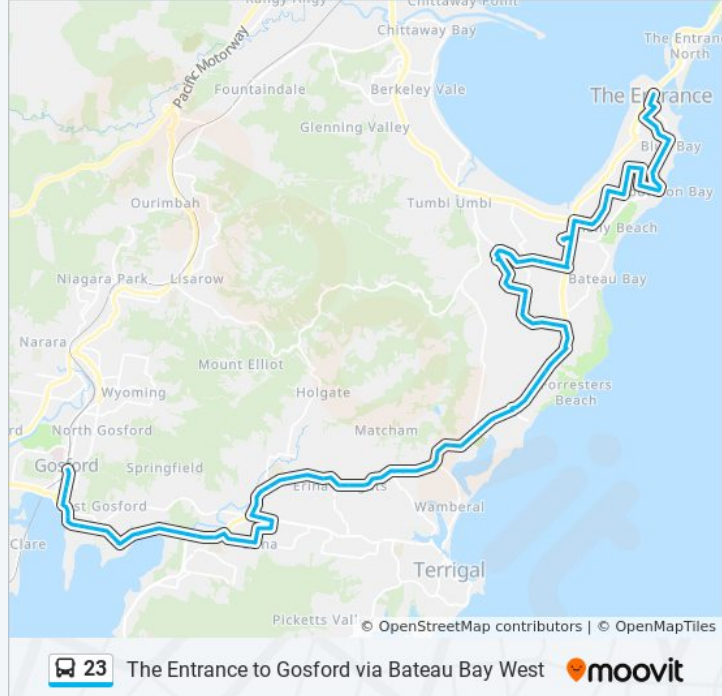

TLSC The Entrance Campus, Central Coast Hwy

Bateau Bay Square, Access Rd, Bay Village Rd

Central Coast Hwy after Yakalla St

Central Coast Hwy opp The Entrance Leagues Club

Eastern Rd at Gwydir St

Eastern Rd after Promenade Ave

Central Coast Hwy after Bellevue Rd

Central Coast Hwy before Maas Pde

Central Coast Hwy at Crystal St

Central Coast Hwy after Crystal St

Central Coast Hwy at Ulamba Ave

Central Coast Hwy at Pitt Rd

Central Coast Hwy opp Cabarita St

Central Coast Hwy before Ocean View Dr

Central Coast Hwy after Gherisi Ave

The Entrance Rd at Old Gosford Rd

The Entrance Rd before Willoughby Rd

The Entrance Rd after Brooks Hill Lane

The Entrance Rd opp Matcham Rd

Erina High School, The Entrance Rd

Woodport Aged Care Plus Centre, Central Coast Hwy

Central Coast Hwy after Pateman Rd

Punt Bridge, Central Coast Hwy

Central Coast Hwy after George St

Victoria St after Adelaide St