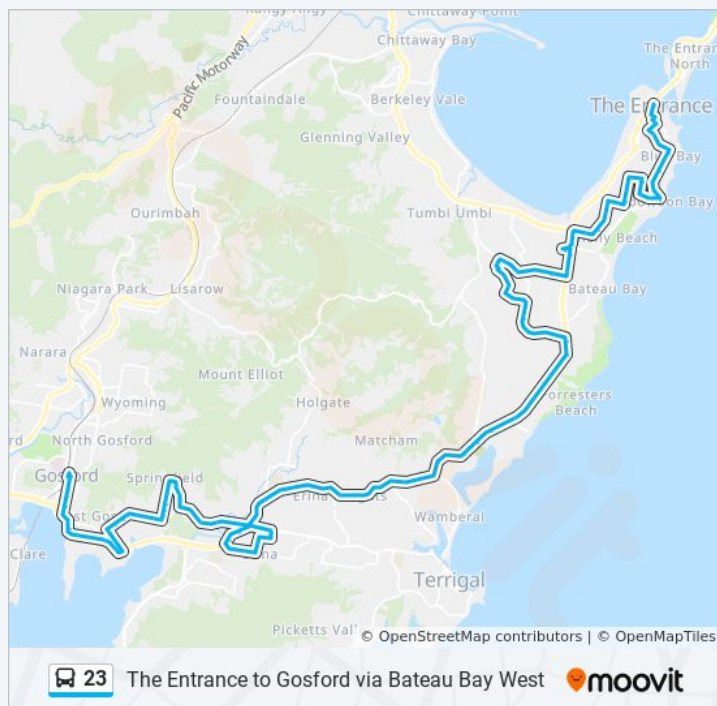

7:42 AM - 7:45 PM

Saturday

7:42 AM - 7:45 PM

23 bus Info

Direction: The Entrance

Stops: 105

Trip Duration: 63 min

Line Summary: