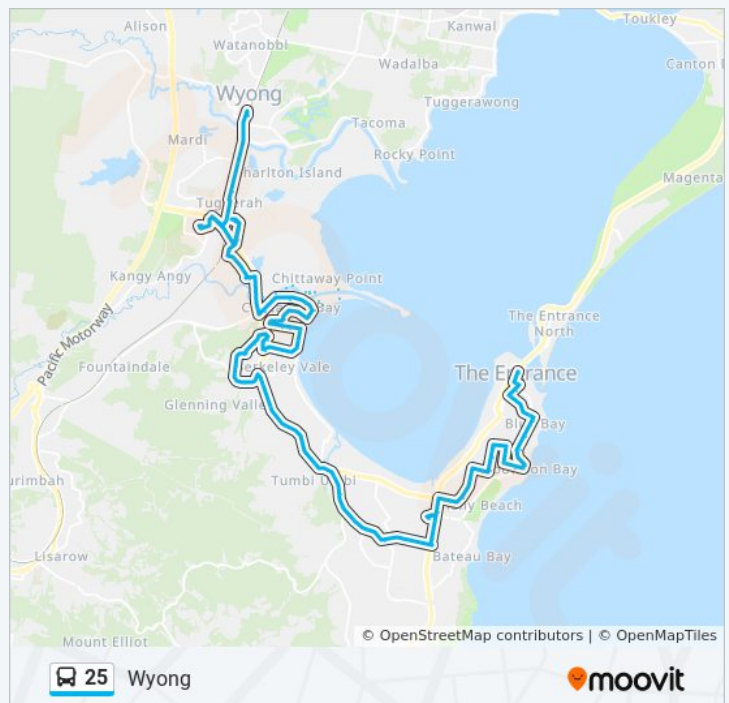

25 bus Info

Direction: Wyong

Stops: 95

Trip Duration: 70 min

Line Summary:

Central Coast Hwy opp The Entrance Leagues Club

Eastern Rd at Gwydir St

Eastern Rd after Promenade Ave