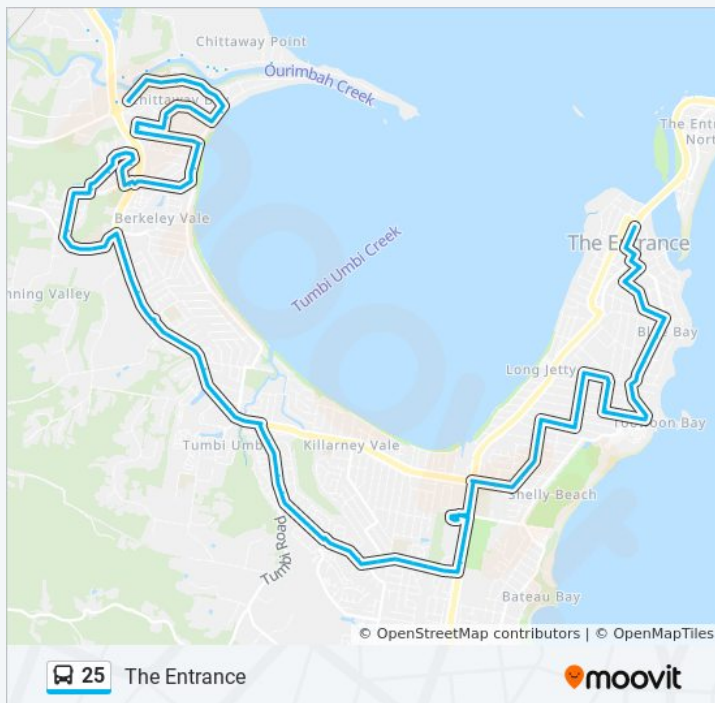

Eastern Rd opp Gwydir St

Eastern Rd after Castlereagh Cres

The Entrance Leagues Club, Central Coast Hwy

Central Coast Hwy before Bay Village Rd

Bateau Bay Square, Access Rd, Bay Village Rd

Direction: The Entrance

Tuggerah Station, Bryant Dr

Bryant Dr after Lake Rd

Bryant Dr before Wyong Rd

Reliance Dr before Pioneer Ave

Pioneer Ave opp 3

14 Pioneer Ave

Reliance Dr opp Bounty Cl

Geoffrey Rd before Oscar Dr

25 bus Info

Direction: The Entrance

Stops: 93

Trip Duration: 68 min

Line Summary:

Wyong Rd before Chittaway Rd

Chittaway Rd opp James Watt Dr

Chittaway Rd at Moloki Ave