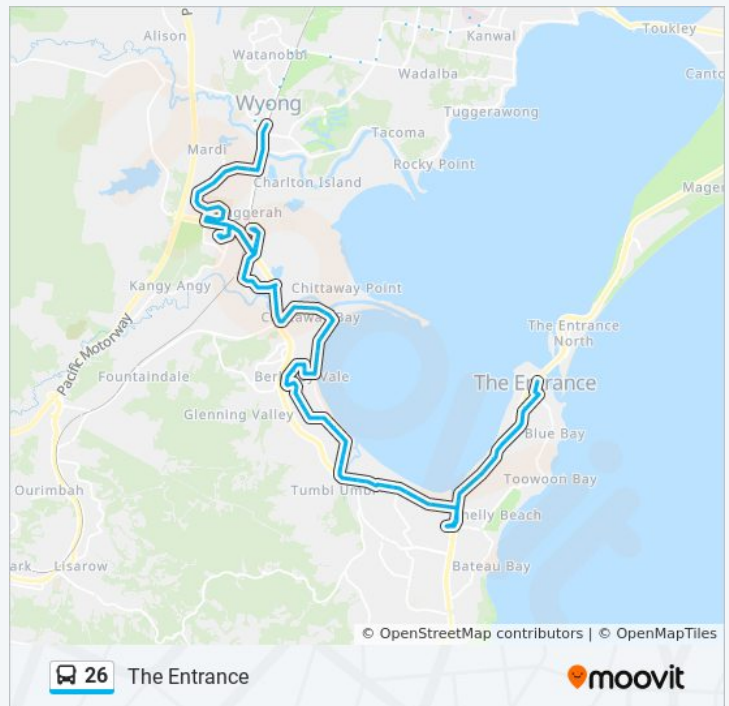

7:32 AM - 7:42 PM

26 bus Info

Direction: The Entrance

Stops: 70

Trip Duration: 60 min

Line Summary:

137 Kerry Cres

Kerry Cres at Jean Ave