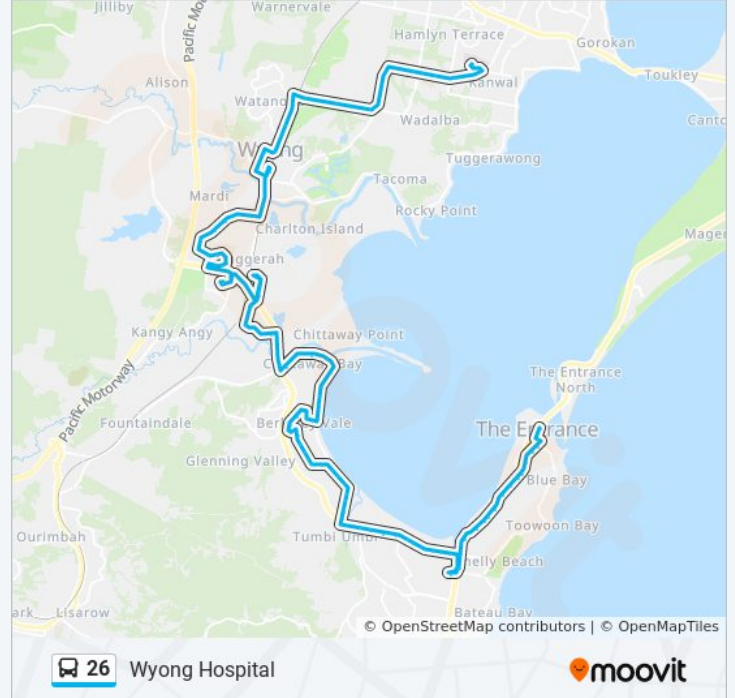

Central Coast Hwy at Shelly Beach Rd

TLSC The Entrance Campus, Central Coast Hwy

Bateau Bay Square, Access Rd, Bay Village Rd

Central Coast Hwy opp TLSC The Entrance Campus

Wyong Rd at Kathleen White Cres

Wyong Rd at Tasman Ave

Wyong Rd opp Norton Ave

Wyong Rd at Shortland Ave

Wyong Rd after Shortland Ave

Wyong Rd at South St

Wyong Rd before Henricks Rd

Killarney Vale Athletics Field, Wyong Rd

Wyong Rd at Mackay Dr

Wyong Rd before Tumby Rd

Tumby Creek Rd at Clare Mace Cres

Tumby Creek Rd at Bon Mace Cl

Tumby Creek Rd at Culwulla St

Tumby Creek Rd opp Berkeley Vale Reserve

Kerry Cres after Gregory St

Kerry Cres after Emerald Pl

Kerry Cres at Erin Ave

Kerry Cres before Jean Ave

Kerry Cres before Kurraba Pde

Jubilee Pde after Pindarri Ave

Jubilee Pde at Shannon Pde

Jeannie Cres opp The Glen

Jeannie Cres opp Roger Cres

Jeannie Cres opp Audie Pde

Bundilla Pde opp Lorraine Ave

Lorraine Ave at Burgin Cl

Lorraine Ave after Kathleen Cct

Grevillia Cres at Bluebell Ave