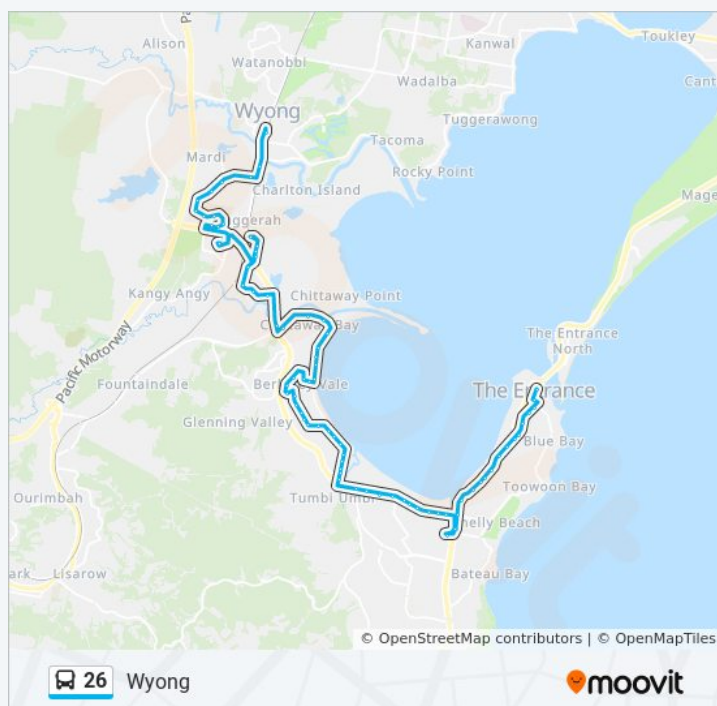

26 bus Info

Direction: Wyong

Stops: 77

Trip Duration: 62 min

Line Summary:

Tumbi Creek Rd at Bon Mace Cl

Tumbi Creek Rd at Culwulla St

Tumbi Creek Rd opp Berkeley Vale Reserve