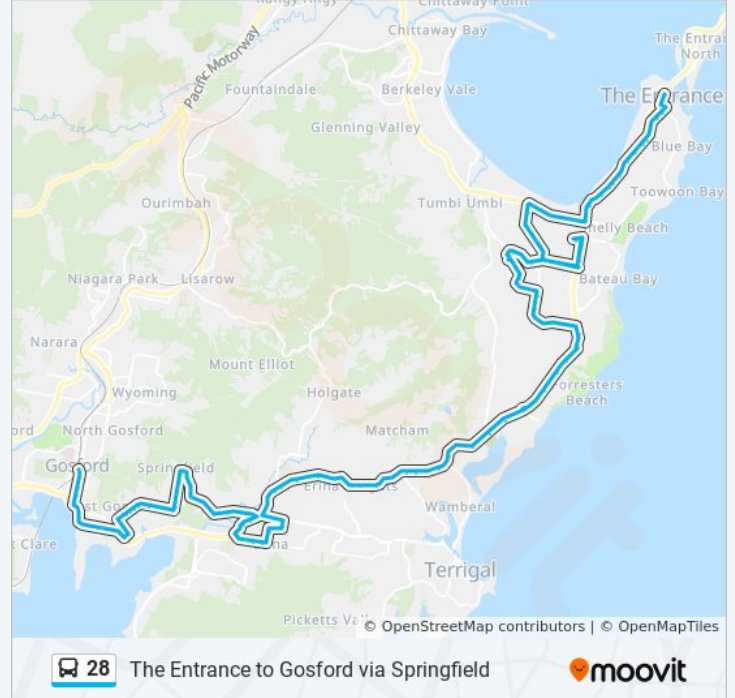

South St before East St

Robertson Rd opp Mort St

Pioneer Park, Robertson Rd

Robertson Rd at Dampier Bvd

Bateau Bay Anglican Church, Brooke Ave

Eastern Rd after Brooke Ave

Eastern Rd opp Gwydir St

Eastern Rd after Castlereagh Cres

The Entrance Leagues Club, Central Coast Hwy

Central Coast Hwy before Bay Village Rd

Bateau Bay Square, Access Rd, Bay Village Rd

Central Coast Hwy after Yakalla St

Central Coast Hwy opp The Entrance Leagues Club

Eastern Rd at Gwydir St

Eastern Rd after Promenade Ave

Eastern Rd opp Eastern Road Oval

Eastern Rd at Sherry St

Rotherham St after Sherry St

Debra Anne Dr opp Melissa Cl

Debra Anne Dr before Cynthia St

Rotherham St at Adrian Cl

Rotherham St opp York St

Cresthaven Ave after Zora Pl

Cresthaven Ave before Lamb Cl

Cresthaven Ave before Morley Ave

Cresthaven Ave opp Lancaster Pde

Cresthaven Ave at Dunning Ave

Central Coast Hwy at Coleridge Rd

Central Coast Hwy before Coleridge Rd

Central Coast Hwy at Whalans Rd

Central Coast Hwy after Bellevue Rd

Central Coast Hwy before Maas Pde