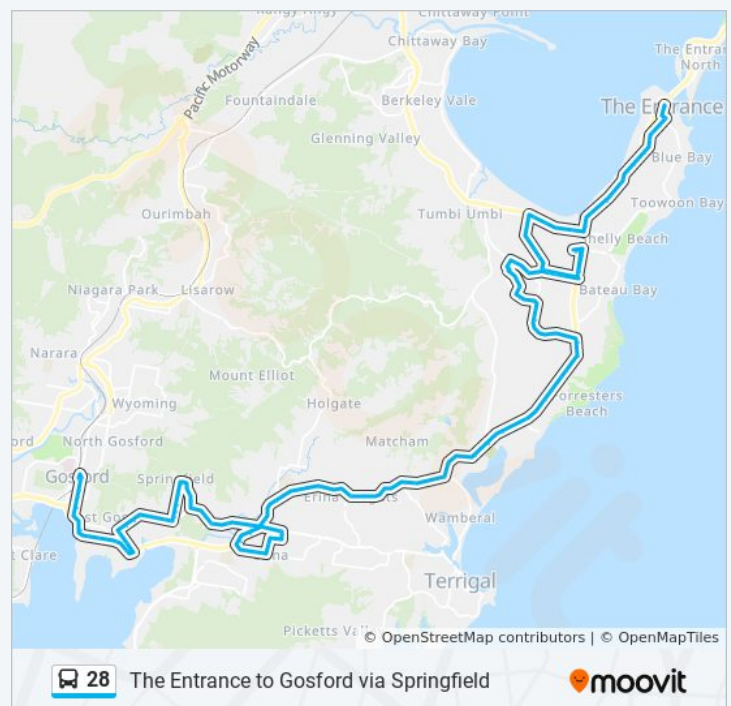

**28 bus Info**

**Direction:** The Entrance

**Stops:** 110

**Trip Duration:** 64 min

**Line Summary:**

Wells St after Clarence Rd

Barralong Rd after Lingi St

Central Coast Hwy after Penrose Cres