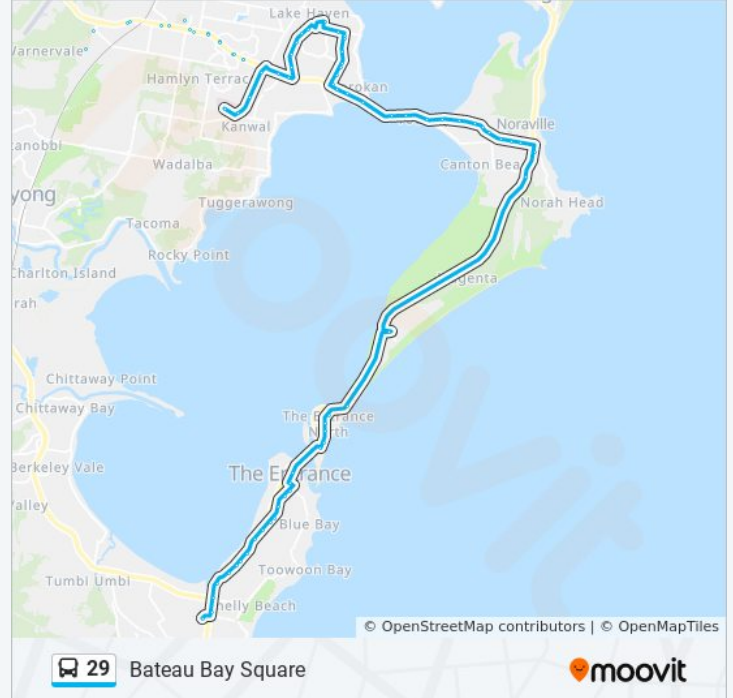

Main Rd at Birriga Rd

St Mary's Catholic Primary School, Main Rd

Wilfred Barrett Dr before Bungary Rd

Wilfred Barrett Dr opp Noraville Cemetery

Magenta Shores Golf Course, Magenta Dr

Central Coast Highway after Wyuna Ave

Central Coast Hwy at Warrigal St

The Entrance Rd opp Battley Ave

Central Coast Hwy at Anzac Rd

Central Coast Hwy after Anzac Rd

Central Coast Hwy at Archbold Rd

Central Coast Hwy after Gordon Rd

Central Coast Hwy at Elsiemer St

Central Coast Hwy before Surf St

Central Coast Hwy at Swadling St

Central Coast Hwy opp Lake St

Lions Park, Central Coast Hwy

Central Coast Hwy at Shelly Beach Rd

TLSC The Entrance Campus, Central Coast Hwy

Bateau Bay Square, Access Rd, Bay Village Rd

Direction: Bateau Bay Square, Access Rd, Bay V

77 stops

[VIEW LINE SCHEDULE](#)

Wyang Hospital, Henry Moore Dr

Wyang Public Hospital, Pacific Hwy

680 Pacific Hwy