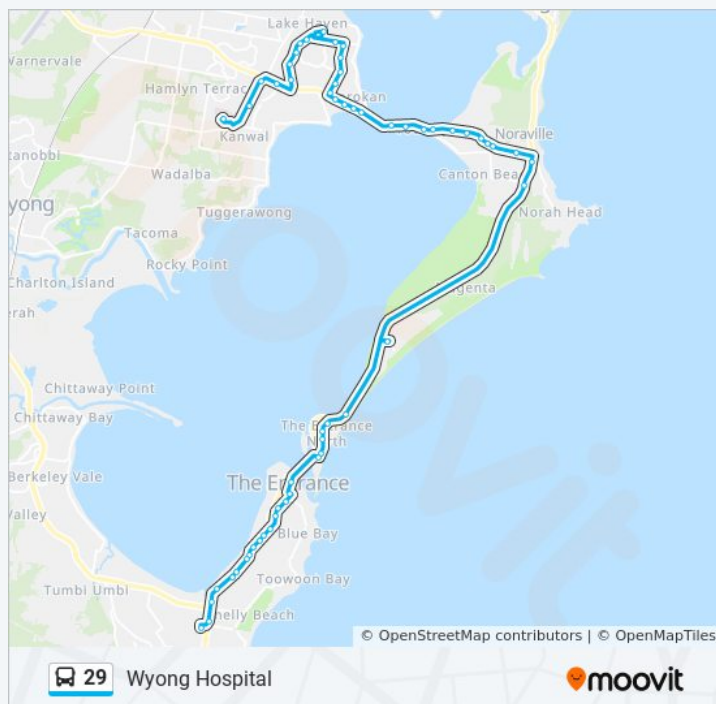

Direction: Bateau Bay Square

60 stops

[VIEW LINE SCHEDULE](#)

- Wyong Hospital, Henry Moore Dr
- Wyong Public Hospital, Pacific Hwy
- 680 Pacific Hwy
- Pacific Hwy before Sparks Rd
- Wallarah Rd opp Kanwal Village Shops
- Wyong Rugby League Club, Wallarah Rd
- Wyong Rugby League Club, Lake Haven Dr
- Lake Haven Dr before Lyle St
- Lake Haven Dr opp Gorokan Dr
- Lake Haven Dr after Bensley Cl
- Lake Haven Dr opp Alisa Cl
- Lake Haven Centre, Stand 4
- Gorokan High School, Goobarabah Ave
- Dudley St before Melrose Ave
- Dudley St after Melrose Ave
- Dudley St after Merrendale Ave
- Dudley St at Robson Ave
- Gorokan Public School, Dudley St
- Dudley St after Ocean View Rd
- Dudley St before Wallarah Rd
- Wallarah Rd at Edith St

Main Rd at Hedor St

Main Rd after Holmes Ave

Toukley Shopping Plaza, Main Rd

Main Rd at Dunleigh St

Main Rd at Cross St

73A Main Rd

Main Rd at Viewpoint Dr

Wallahah Bay Recreation Club, Wallarah Rd

Wallahah Rd at Bertha St

Wallahah Rd opp Wallarah Bay Medical Centre

Wallahah Rd opp Edith St

29 bus Info

Direction: Wyong Hospital

Stops: 56

Trip Duration: 52 min

Line Summary:

Direction: Wyong Hospital, Henry Moore Dr

56 stops

[VIEW LINE SCHEDULE](#)

Bateau Bay Square, Access Rd, Bay Village Rd
 Central Coast Hwy opp TLSC The Entrance Campus
 Central Coast Hwy at Graham St
 Central Coast Hwy after Tuggerah Pde
 Central Coast Hwy after Venice St
 Central Coast Hwy at Surf St
 Central Coast Hwy at Pacific St
 Central Coast Hwy at Thompson St
 Central Coast Hwy at Gordon Rd
 Central Coast Hwy before Archbold Rd
 Central Coast Hwy after Archbold Rd
 Central Coast Hwy before Anzac Rd