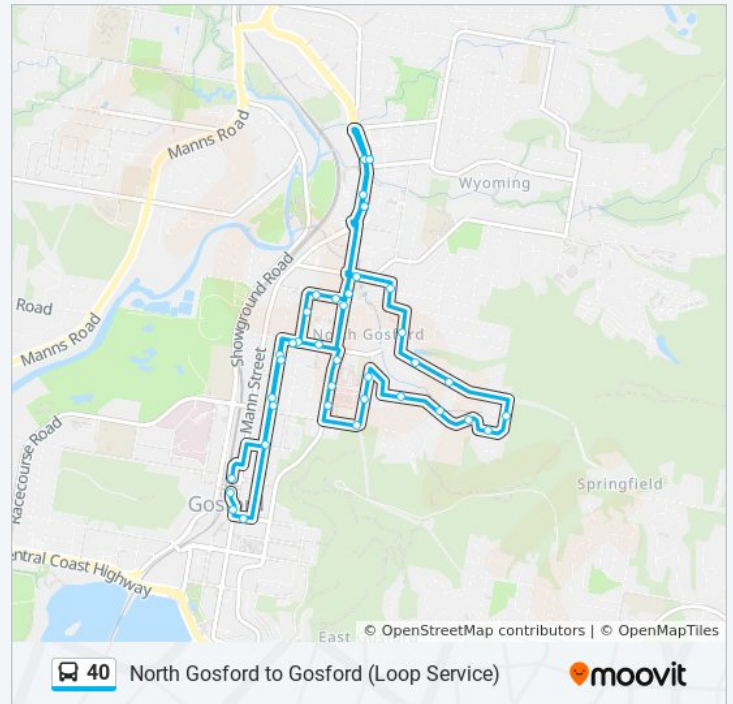

40 bus Time Schedule

North Gosford Loop Route Timetable:

Sunday	7:25 AM - 6:25 PM
Monday	Not Operational
Tuesday	Not Operational
Wednesday	Not Operational
Thursday	Not Operational
Friday	7:25 AM - 6:25 PM
Saturday	7:25 AM - 6:25 PM

40 bus Info

Direction: North Gosford Loop

Stops: 41

Trip Duration: 29 min
Line Summary:

Pacific Hwy before Pemell St
Henry Parry Dr before Glennie St
Henry Parry Dr after Dwyer St
Gosford Private Hospital, Henry Parry Dr
Henry Parry Dr before Etna St
Etna St at Jarrett St
Gosford Private Hospital, Jarrett St
North Gosford Learning Centre, Jarrett St
Stachon St opp Spectrum Rd
Stachon St after Orinda Ave
Stachon St before Marangani Ave
Marangani Ave after Stachon St
Marangani Ave at Yuroka Cl
Bradys Gully Rd opp South Cres
Bradys Gully Rd before Mooramba Ave
Blanche St opp North Cres
Jarrett St opp Isis St
Our Lady of the Rosary Primary School, Cary St
Pacific Hwy after Pemell St
Pacific Hwy opp Wyoming Shopping Centre
Wyoming Shopping Centre, Pacific Hwy
Pacific Hwy before Pemell St
Glennie St before Dunbar Way
Glennie St before Gertrude St
Gertrude St at Peek Way
Dwyer St before Hills St
Hills St before Lindsey St
Hills St at Etna St
Hills St at Beane St
Imperial Centre, Erina St East
Mann St at Burns Cres
Gosford Station, Stand N