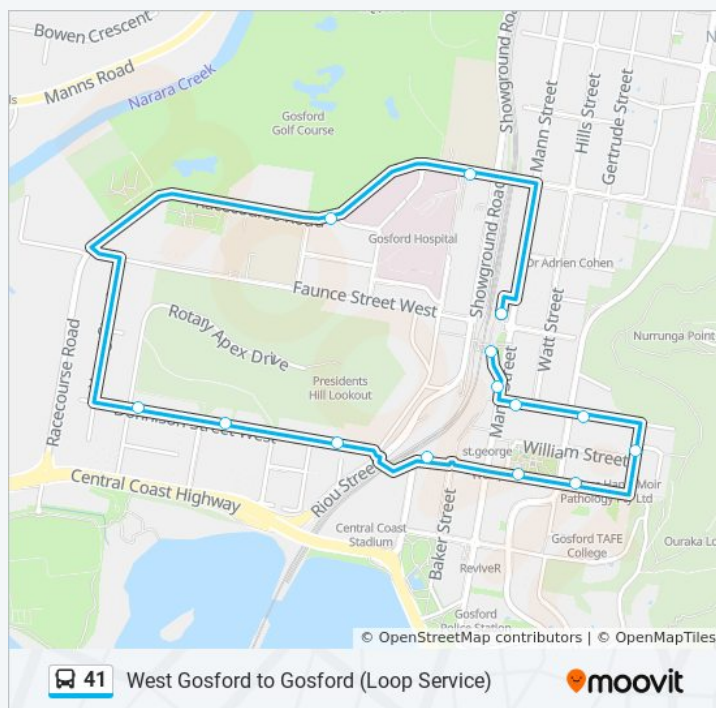

Use the Moovit App to find the closest 41 bus station near you and find out when is the next 41 bus arriving.

Direction: Gosford Station, Stand N

14 stops

[VIEW LINE SCHEDULE](#)

- Gosford Station, Stand M
- Racecourse Rd opp Gosford High School
- Racecourse Rd at Beane St
- Donnison St West at Hely St
- Donnison St West opp Moore St
- Donnison St W opp St George St
- Donnison St opp Dane Dr
- Gosford City Library, Donnison St
- Donnison St after Henry Parry Dr
- Albany St North opp Henry Wheeler Pl
- Erina St at Henry Parry Dr
- Imperial Centre, Erina St East
- Mann St at Burns Cres
- Gosford Station, Stand N

Donnison St West at Hely St

Donnison St West opp Moore St

Donnison St W opp St George St

Donnison St opp Dane Dr

Gosford City Library, Donnison St

Donnison St after Henry Parry Dr

Albany St North opp Henry Wheeler Pl

Erina St at Henry Parry Dr

Imperial Centre, Erina St East

Mann St at Burns Cres

Gosford Station, Stand N

Friday

9:14 AM - 2:15 PM

Saturday

9:14 AM - 2:15 PM

41 bus Info

Direction: West Gosford

Stops: 14

Trip Duration: 14 min

Line Summary:

41 bus time schedules and route maps are available in an offline PDF at moovitapp.com. Use the [Moovit App](#) to see live bus times, train schedule or subway schedule, and step-by-step directions for all public transit in Sydney.