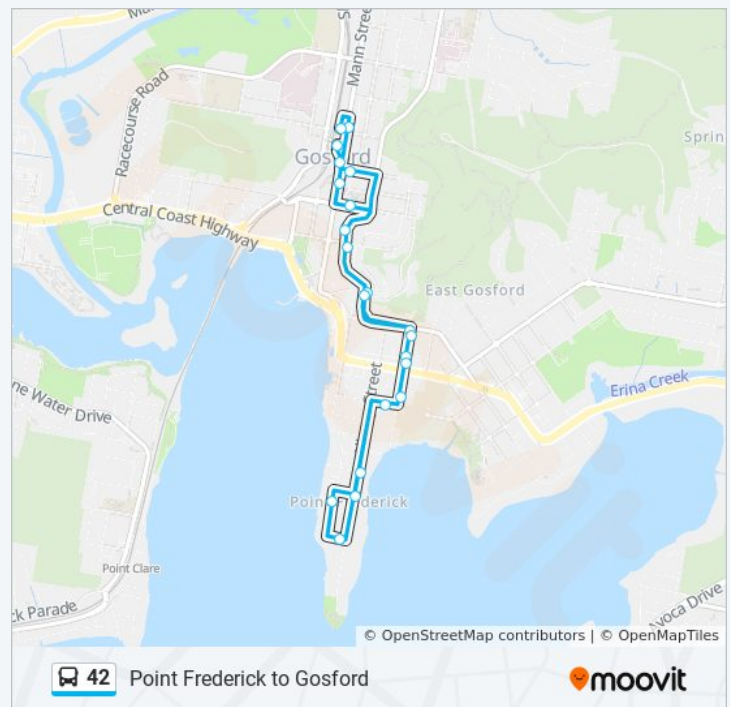

Direction: Gosford Station, Stand N

21 stops

[VIEW LINE SCHEDULE](#)

- Gosford Station, Stand L
- Mann St at Faunce St
- William St Mall, Mann St
- Gosford City Library, Donnison St
- Henry Parry Dr at Georgiana Tce
- Henry Parry Dr opp Shortland St
- Frederick St after Henry Parry Dr
- Frederick St before Central Coast Highway
- Frederick St after Auburn St
- Duke St after Frederick St
- Albany St opp Spears St
- Albany St opp Dunn St
- Harrison St at Albany St
- Eulalia Ave before Dunn St
- Frederick St after Central Coast Highway
- Frederick St at Henry Parry Dr
- Henry Parry Dr after Shortland St
- Central Coast Council Chambers, Henry Parry Dr
- Imperial Centre, Erina St East
- Mann St at Burns Cres
- Gosford Station, Stand N

[VIEW LINE SCHEDULE](#)

Gosford Station, Stand L
Mann St at Faunce St
William St Mall, Mann St
Gosford City Library, Donnison St
Henry Parry Dr at Georgiana Tce
Henry Parry Dr opp Shortland St
Frederick St after Henry Parry Dr
Frederick St before Central Coast Highway
Frederick St after Auburn St
Duke St after Frederick St
Albany St opp Spears St
Albany St opp Dunn St
Harrison St at Albany St
Eulalia Ave before Dunn St
Frederick St after Central Coast Highway
Frederick St at Henry Parry Dr
Henry Parry Dr after Shortland St
Central Coast Council Chambers, Henry Parry Dr
Imperial Centre, Erina St East
Mann St at Burns Cres
Gosford Station, Stand N

42 bus Time Schedule

Point Frederick Loop Route Timetable:

Sunday	9:39 AM - 2:40 PM
Monday	Not Operational
Tuesday	Not Operational
Wednesday	Not Operational
Thursday	Not Operational
Friday	9:39 AM - 2:40 PM
Saturday	9:39 AM - 2:40 PM

42 bus Info

Direction: Point Frederick Loop

Stops: 21

Trip Duration: 18 min

Line Summary:

42 bus time schedules and route maps are available in an offline PDF at moovitapp.com. Use the [Moovit App](#) to see live bus times, train schedule or subway schedule, and step-by-step directions for all public transit in Sydney.