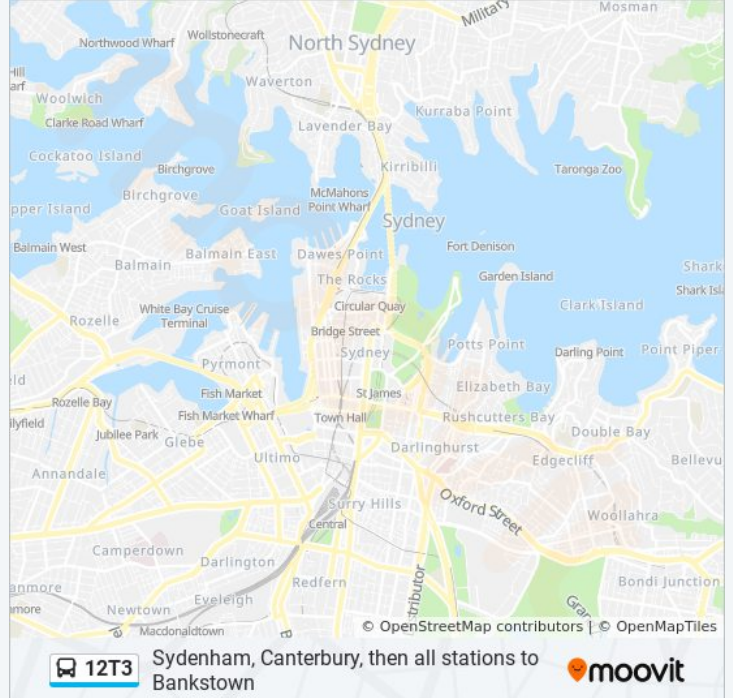

(1) Bankstown: 5:08 AM - 9:36 AM(2) Sydenham: 4:35 AM - 9:40 AM

Use the Moovit App to find the closest 12T3 bus station near you and find out when is the next 12T3 bus arriving.

**Direction: Bankstown**

8 stops

[VIEW LINE SCHEDULE](#)

Sydenham Station, Railway Pde, Stand C  
Canterbury Station, Canterbury Rd, Stand G  
Campsie Station, Beamish St, Stand B  
Canterbury League Club, Bridge Rd  
Lakemba Station, The Boulevarde, Stand E  
The Boulevarde opp Wiley Park Station  
The Boulevarde opp Punchbowl Station  
Restwell St at Stewart Lane

**12T3 bus Info****Direction:** Bankstown**Stops:** 8**Trip Duration:** 36 min**Line Summary:**

## Direction: Sydenham

8 stops

[VIEW LINE SCHEDULE](#)

- Bankstown Station, Stand J
- Punchbowl Station, The Boulevarde
- Wiley Park Station, The Boulevarde
- Lakemba Station, The Boulevarde, Stand D
- Bridge Rd opp Canterbury League Club
- Campsie Station, Beamish St, Stand C
- Canterbury Station, Canterbury Rd, Stand E
- Sydenham Station, Railway Pde, Stand E