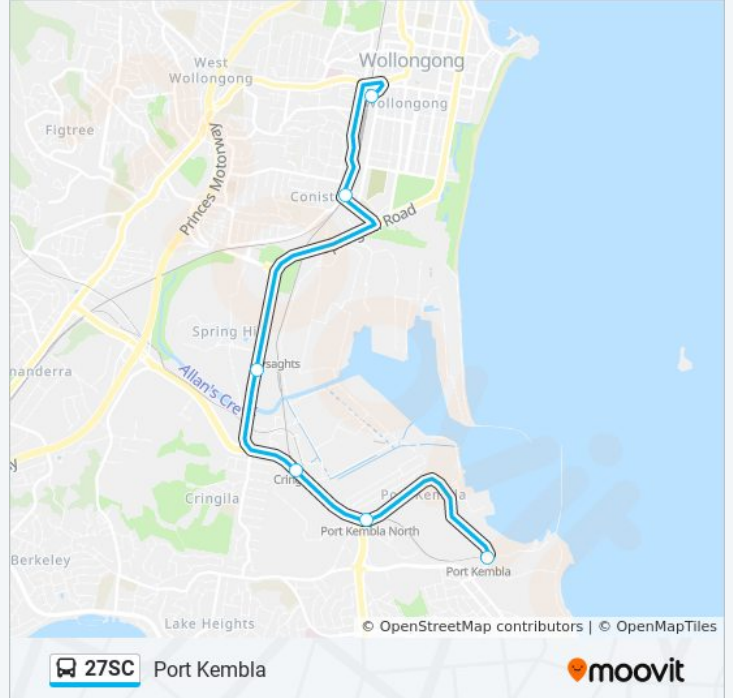

27SC

Port Kembla

Get The App

The 27SC bus line (Port Kembla) has 2 routes. For regular weekdays, their operation hours are:

(1) Port Kembla: 12:15 AM - 11:35 PM(2) Wollongong: 12:33 AM - 11:53 PM

Use the Moovit App to find the closest 27SC bus station near you and find out when is the next 27SC bus arriving.

Direction: Port Kembla

6 stops

[VIEW LINE SCHEDULE](#)

Wollongong Station, Station St

Coniston Station, Gladstone Av

Springhill Rd after Entry Rd

Cringila Station, Five Islands Rd

Port Kembla North Station, Flinders St

Port Kembla Station, Old Port Rd

27SC bus Time Schedule

Port Kembla Route Timetable:

Sunday	12:15 AM - 11:35 PM
Monday	12:15 AM - 12:55 AM
Tuesday	Not Operational
Wednesday	Not Operational
Thursday	Not Operational
Friday	Not Operational
Saturday	Not Operational

27SC bus Info

Direction: Port Kembla

Stops: 6

Trip Duration: 16 min

Line Summary:

Direction: Wollongong

6 stops

[VIEW LINE SCHEDULE](#)