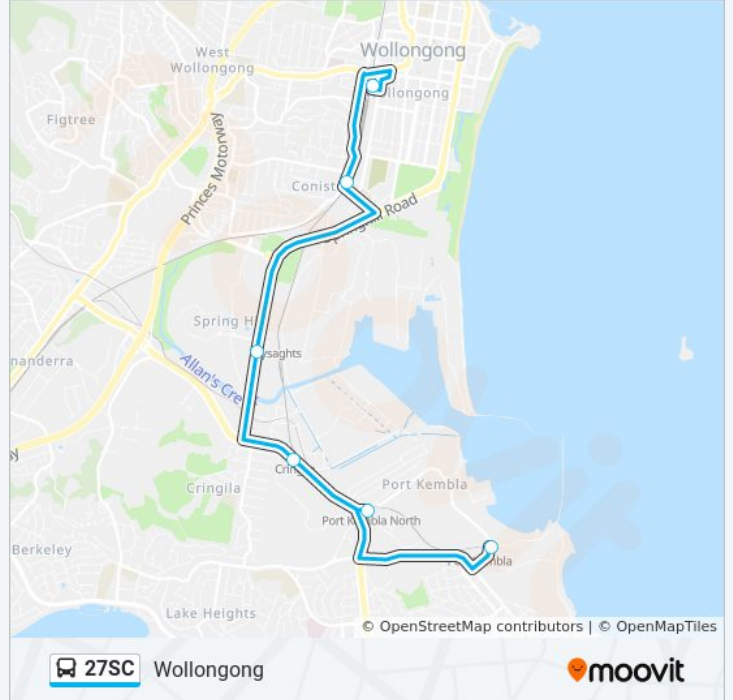

27SC

Port Kembla

Get The App

The 27SC bus line (Port Kembla) has 2 routes. For regular weekdays, their operation hours are:

(1) Port Kembla: 12:15 AM - 11:35 PM(2) Wollongong: 12:33 AM - 11:53 PM

Use the Moovit App to find the closest 27SC bus station near you and find out when is the next 27SC bus arriving.

27SC bus Info

Direction: Port Kembla

Stops: 6

Trip Duration: 16 min

Line Summary:

Direction: Wollongong

6 stops

[VIEW LINE SCHEDULE](#)

Old Port Rd opp Port Kembla Station

Flinders St opp Port Kembla North Station

Five Islands Rd opp Cringila Station

Springhill Rd before Entry Rd

Gladstone Av opp Coniston Station

Wollongong Station, Station St

27SC bus Info

Direction: Wollongong

Stops: 6

Trip Duration: 16 min

Line Summary:

27SC bus time schedules and route maps are available in an offline PDF at moovitapp.com. Use the [Moovit App](#) to see live bus times, train schedule or subway schedule, and step-by-step directions for all public transit in Sydney.