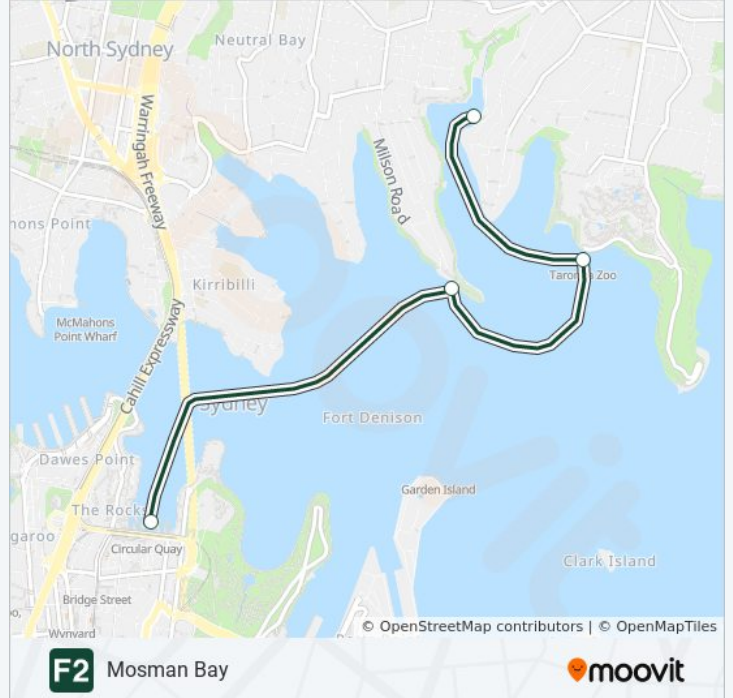

F2 ferry Info

Direction: Circular Quay

Stops: 4

Trip Duration: 12 min

Line Summary:

Direction: Mosman Bay

4 stops

[VIEW LINE SCHEDULE](#)

- Circular Quay Wharf 4
- Cremorne Point Wharf
- Taronga Zoo Wharf
- Mosman Bay Wharf

F2 ferry Time Schedule

Mosman Bay Route Timetable:

Sunday	Not Operational
Monday	6:48 AM - 6:45 PM
Tuesday	6:48 AM - 6:45 PM
Wednesday	6:48 AM - 6:45 PM
Thursday	6:48 AM - 6:45 PM
Friday	Not Operational
Saturday	Not Operational

F2 ferry Info

Direction: Mosman Bay

Stops: 4

Trip Duration: 15 min

Line Summary:

Direction: Taronga Zoo

2 stops

[VIEW LINE SCHEDULE](#)