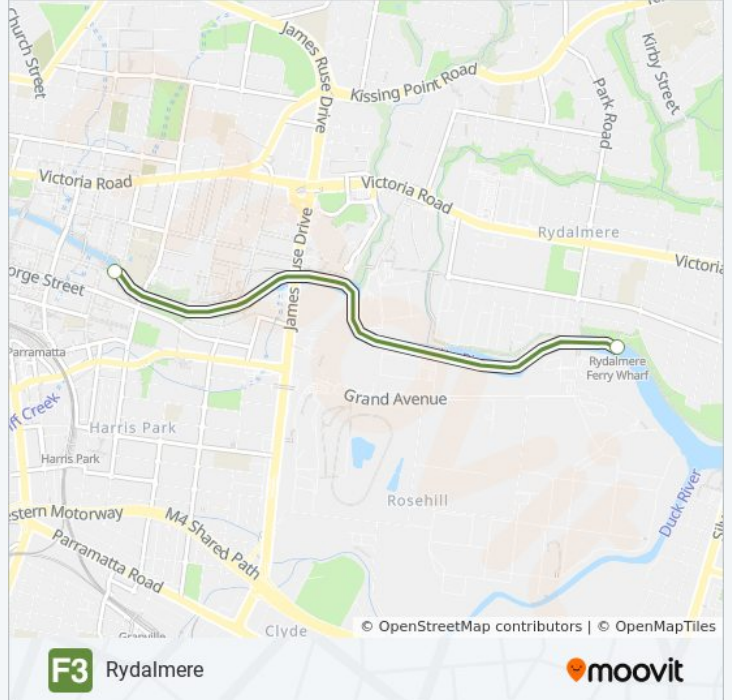

**F3 ferry Info**

**Direction:** Rydalmere

**Stops:** 10

**Trip Duration:** 54 min

**Line Summary:**

**Direction: Rydalmere**

2 stops

[VIEW LINE SCHEDULE](#)

Parramatta Wharf

Rydalmere Wharf

**F3 ferry Time Schedule**

Rydalmere Route Timetable:

Sunday	Not Operational
Monday	6:24 AM - 6:55 PM
Tuesday	6:24 AM - 6:55 PM
Wednesday	6:24 AM - 6:55 PM
Thursday	6:24 AM - 6:55 PM
Friday	Not Operational
Saturday	Not Operational

**F3 ferry Info**

**Direction:** Rydalmere

**Stops:** 2

**Trip Duration:** 20 min

**Line Summary:**

**Direction: Sydney Olympic Park**

12 stops

[VIEW LINE SCHEDULE](#)

- Circular Quay Wharf 5
- Milsons Point Wharf
- McMahons Point Wharf
- Balmain Wharf
- Drummoyne Wharf
- Huntleys Point Wharf
- Chiswick Wharf
- Abbotsford Wharf
- Cabarita Wharf
- Kissing Point Wharf
- Meadowbank Wharf
- Sydney Olympic Park Wharf