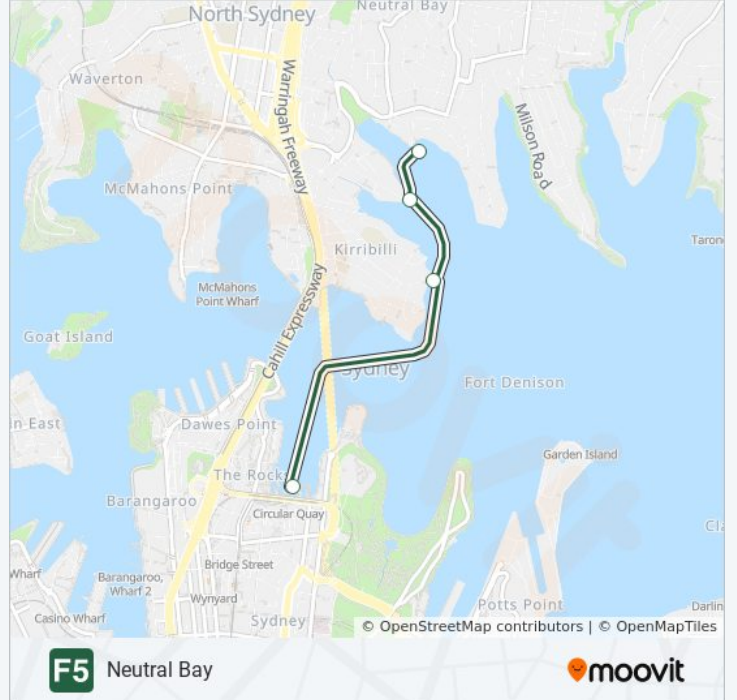

Circular Quay

Get The App

The F5 ferry line (Circular Quay) has 2 routes. For regular weekdays, their operation hours are:

(1) Circular Quay: 6:10 AM - 11:38 PM (2) Neutral Bay: 5:57 AM - 11:25 PM

Use the Moovit App to find the closest F5 ferry station near you and find out when is the next F5 ferry arriving.

Direction: Circular Quay

Stops: 3

Trip Duration: 12 min

Line Summary:

Direction: Neutral Bay

4 stops

[VIEW LINE SCHEDULE](#)

Circular Quay Wharf 4

Kirribilli Wharf

North Sydney Wharf

Neutral Bay Wharf

F5 ferry Time Schedule

Neutral Bay Route Timetable:

Sunday	8:25 AM - 8:25 PM
Monday	5:57 AM - 11:25 PM
Tuesday	5:57 AM - 11:25 PM
Wednesday	5:57 AM - 11:25 PM
Thursday	5:57 AM - 11:25 PM
Friday	8:25 AM - 8:25 PM
Saturday	6:25 AM - 11:25 PM

F5 ferry Info

Direction: Neutral Bay

Stops: 4

Trip Duration: 12 min

Line Summary:

F5 ferry time schedules and route maps are available in an offline PDF at moovitapp.com. Use the [Moovit App](#) to see live bus times, train schedule or subway schedule, and step-by-step directions for all public transit in Sydney.