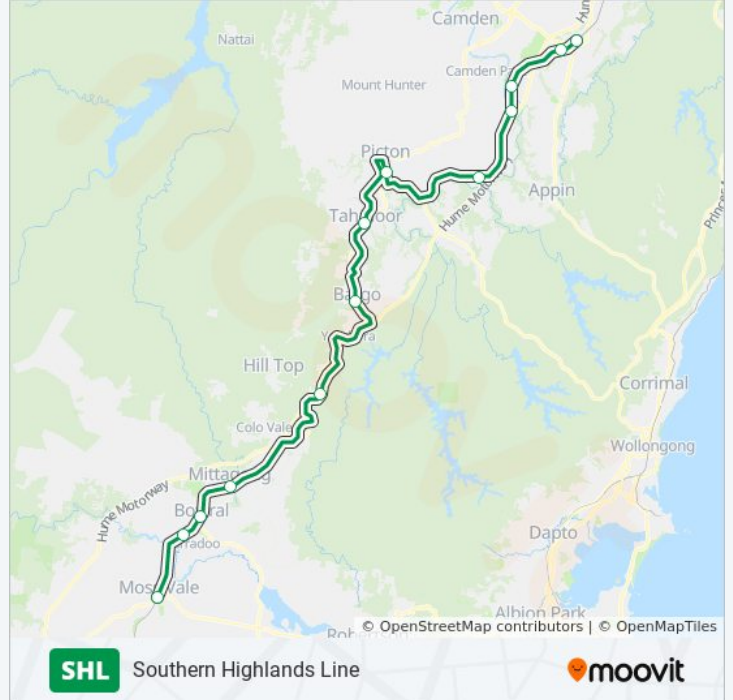

Use the Moovit App to find the closest SHL train station near you and find out when is the next SHL train arriving.

Direction: Campbelltown

20 stops

[VIEW LINE SCHEDULE](#)

Goulburn Station
Marulan Station
Tallong Station
Wingello Station
Penrose Station
Bundanoon Station
Exeter Station
Moss Vale Station
Burradoo Station
Bowral Station
Mittagong Station
Yerrinbool Station
Bargo Station
Tahmoor Station
Picton Station
Douglas Park Station
Menangle Station
Menangle Park Station
Macarthur Station
Campbelltown Station

SHL train Info**Direction:** Campbelltown**Stops:** 20**Trip Duration:** 81 min**Line Summary:**

Direction: Central

22 stops

[VIEW LINE SCHEDULE](#)

- Goulburn Station
- Marulan Station
- Tallong Station
- Wingello Station
- Penrose Station
- Bundanoon Station
- Exeter Station
- Moss Vale Station
- Burradoo Station
- Bowral Station
- Mittagong Station
- Yerrinbool Station
- Bargo Station
- Tahmoor Station
- Picton Station
- Douglas Park Station
- Menangle Station
- Menangle Park Station

SHL train Info

Direction: Central

Stops: 22

Trip Duration: 148 min

Line Summary:

Macarthur Station

Campbelltown Station

Glenfield Station