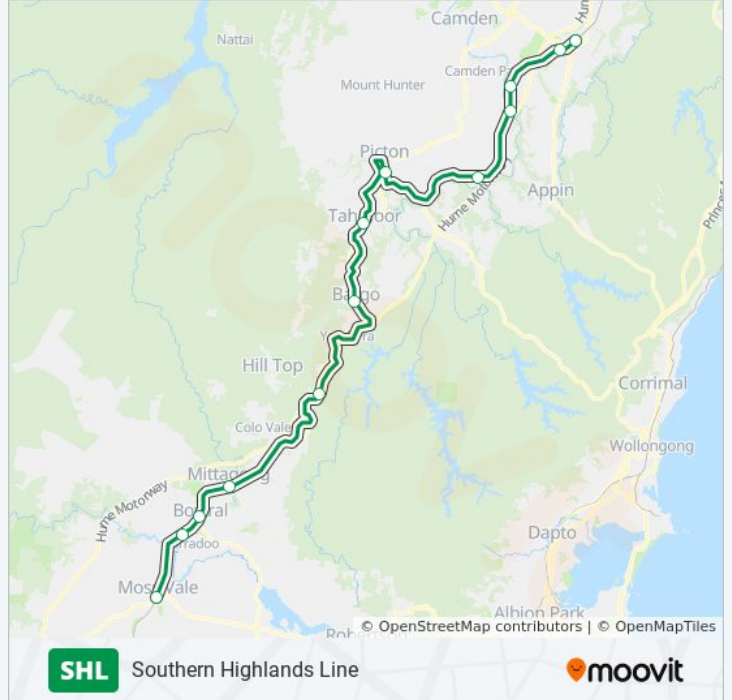

Stops: 22

Trip Duration: 57 min

Line Summary:

Wingello Station
Tallong Station
Marulan Station
Goulburn Station

Direction: Moss Vale

15 stops

[VIEW LINE SCHEDULE](#)

Central Station
Glenfield Station
Campbelltown Station
Macarthur Station
Menangle Park Station
Menangle Station
Douglas Park Station
Picton Station
Tahmoor Station
Bargo Station
Yerrinbool Station
Mittagong Station
Bowral Station
Burradoo Station
Moss Vale Station

SHL train Time Schedule

Moss Vale Route Timetable:

Sunday	12:54 AM - 10:24 PM
Monday	Not Operational
Tuesday	5:32 AM - 10:35 PM
Wednesday	12:24 AM - 10:35 PM
Thursday	12:24 AM - 10:35 PM
Friday	12:24 AM - 10:24 PM
Saturday	12:54 AM - 10:24 PM

SHL train Info

Direction: Moss Vale

Stops: 15

Trip Duration: 80 min

Line Summary:

SHL train time schedules and route maps are available in an offline PDF at moovitapp.com. Use the [Moovit App](#) to see live bus times, train schedule or subway schedule, and step-by-step directions for all public transit in Sydney.