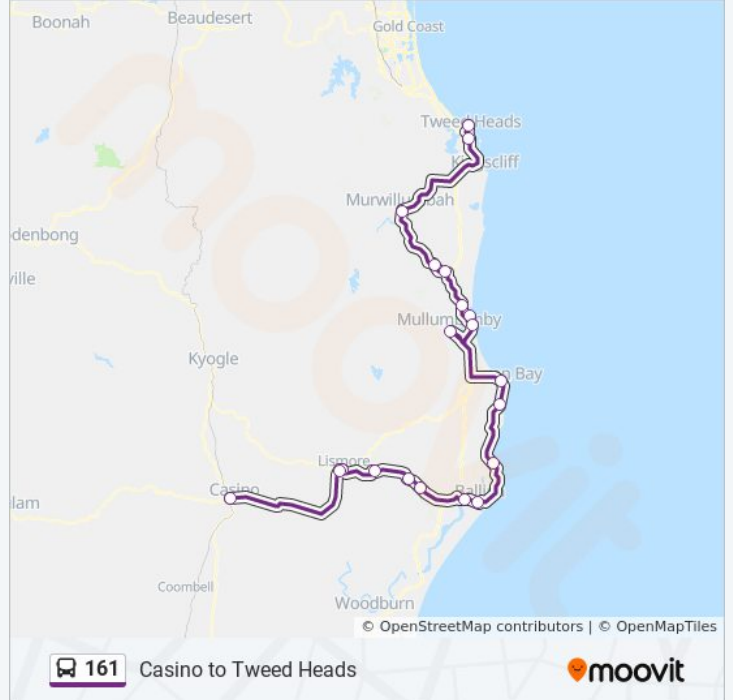

161 bus time schedules and route maps are available in an offline PDF at moovitapp.com. Use the [Moovit App](#) to see live bus times, train schedule or subway schedule, and step-by-step directions for all public transit in Sydney.

[About Moovit](#) • [MaaS Solutions](#) • [Supported Countries](#) • [Mooviter Community](#)

© 2024 Moovit - All Rights Reserved

Check Live Arrival Times