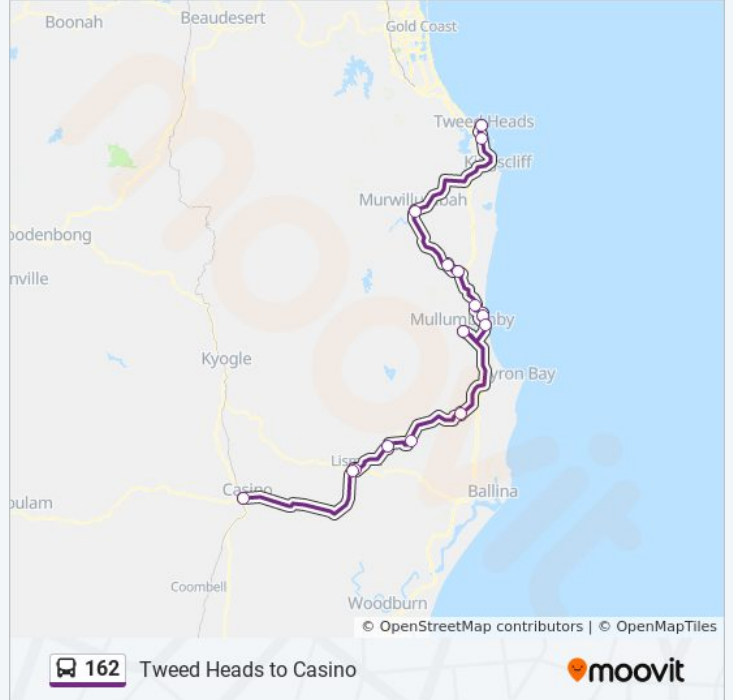

162 bus time schedules and route maps are available in an offline PDF at moovitapp.com. Use the [Moovit App](#) to see live bus times, train schedule or subway schedule, and step-by-step directions for all public transit in Sydney.

[About Moovit](#) • [MaaS Solutions](#) • [Supported Countries](#) • [Mooviter Community](#)

© 2024 Moovit - All Rights Reserved

Check Live Arrival Times