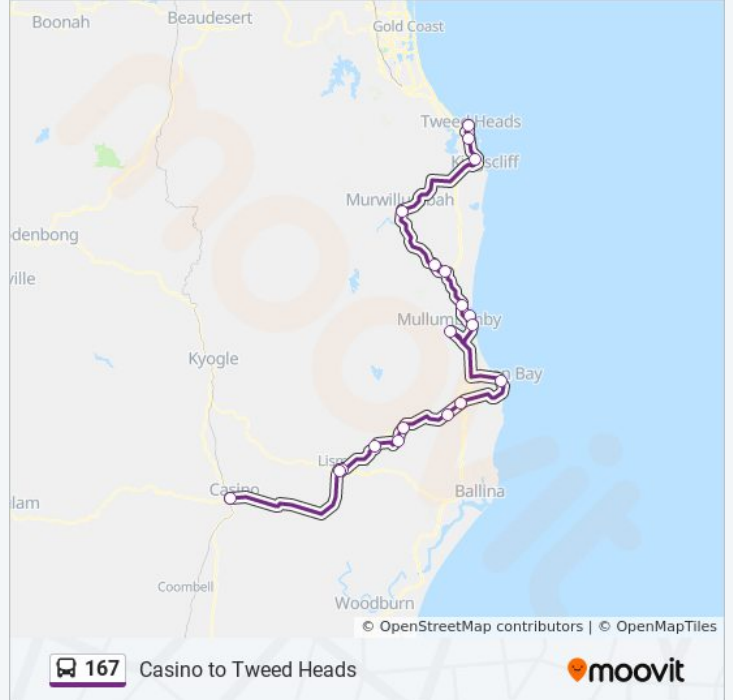

## Casino to Tweed Heads

Get The App

The 167 bus line Casino to Tweed Heads has one route. For regular weekdays, their operation hours are:

(1) Tweed Heads: 19:15

Use the Moovit App to find the closest 167 bus station near you and find out when is the next 167 bus arriving.

### Direction: Tweed Heads

19 stops

[VIEW LINE SCHEDULE](#)

Casino Station, Coach Bay  
Lismore Station, Coach Stop  
Lismore Transit Centre, Molesworth St  
Coleman St after Withers St  
Eltham Rd before Johnston Rd  
Main St opp Clunes Village Park  
Lismore Rd at Friday Hut Rd  
Station St before Byron St  
Byron Bay Interchange, Stand C  
Mullumbimby Station, Coach Stop  
Park St after Balun Lane  
Rajah Rd opp Ocean Village Shops  
Bonanza Dr before Lucky Lane  
5885 Tweed Valley Way  
Tweed Valley Way before Cudgera Creek Rd  
Murwillumbah Station, Coach Stop  
Chinderah Bay Dr at Main St  
Minjungbal Dr at Water St  
Wharf St opp Tweed Heads Visitor Information Centre

### 167 bus Time Schedule

Tweed Heads Route Timetable:

Sunday	19:15
Monday	19:15
Tuesday	19:15
Wednesday	19:15
Thursday	19:15
Friday	19:15
Saturday	19:15

### 167 bus Info

**Direction:** Tweed Heads

**Stops:** 19

**Trip Duration:** 206 min

**Line Summary:**

167 bus time schedules and route maps are available in an offline PDF at [moovitapp.com](https://moovitapp.com). Use the [Moovit App](#) to see live bus times, train schedule or subway schedule, and step-by-step directions for all public transit in Sydney.