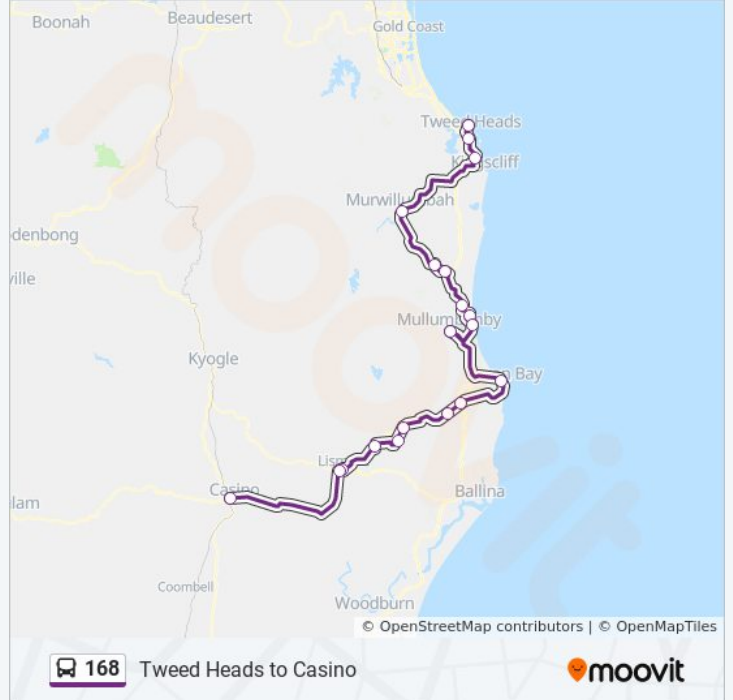

168 bus time schedules and route maps are available in an offline PDF at moovitapp.com. Use the [Moovit App](#) to see live bus times, train schedule or subway schedule, and step-by-step directions for all public transit in Sydney.

[About Moovit](#) • [MaaS Solutions](#) • [Supported Countries](#) • [Mooviter Community](#)

© 2024 Moovit - All Rights Reserved

Check Live Arrival Times