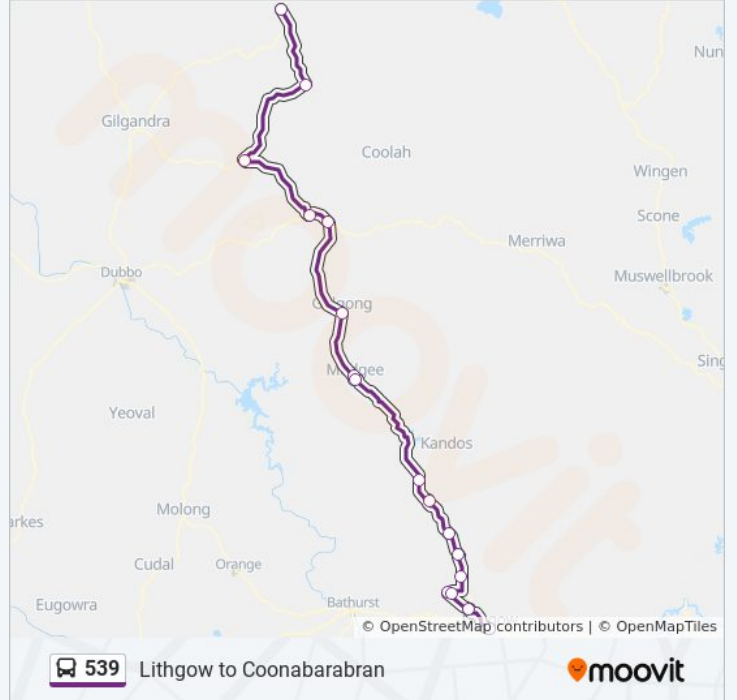

539

Lithgow to Coonabarabran

Get The App

The 539 bus line Lithgow to Coonabarabran has one route. For regular weekdays, their operation hours are:

(1) Coonabarabran: 7:25 PM

Use the Moovit App to find the closest 539 bus station near you and find out when is the next 539 bus arriving.

## Direction: Coonabarabran

17 stops

[VIEW LINE SCHEDULE](#)

Lithgow Station, Railway Pde, Bay 3  
Barton Ave opp Pipers Flat Road / Wallerawang  
Portland Coach Stop, Williwa St  
Railway Ave before Russell St  
Cullen Bullen Coach Stop, Castlereagh Hwy  
Ben Bullen Coach Stop, Castlereagh Hwy  
Capertee Coach Stop, Castlereagh Hwy  
Running Stream Coach Stop, Castlereagh Hwy  
Ilford Coach Stop, Castlereagh Hwy  
Mudgee Station, Coach Stop  
Robertson Park, Market St  
Gulgong Coach Stop, Herbert St  
Craboon Junction Coach Stop  
Dunedoo Coach Stop  
Mendooran Coach Stop, Bandulla St  
Bullinda St after Renshaw St  
Coonabarabran Visitors Centre, Newell Hwy

## 539 bus Time Schedule

Coonabarabran Route Timetable:

Sunday	7:25 PM
Monday	Not Operational
Tuesday	Not Operational
Wednesday	Not Operational
Thursday	Not Operational
Friday	Not Operational
Saturday	Not Operational

## 539 bus Info

**Direction:** Coonabarabran

**Stops:** 17

**Trip Duration:** 308 min

**Line Summary:**

539 bus time schedules and route maps are available in an offline PDF at [moovitapp.com](https://moovitapp.com). Use the [Moovit App](#) to see live bus times, train schedule or subway schedule, and step-by-step directions for all public transit in Sydney.