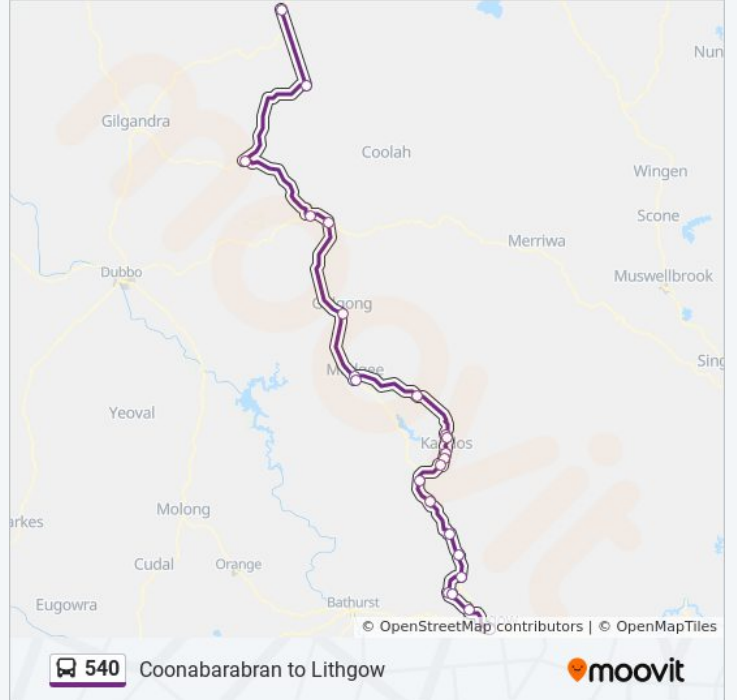

540

Coonabarabran to Lithgow

Get The App

The 540 bus line Coonabarabran to Lithgow has one route. For regular weekdays, their operation hours are:

(1) Lithgow: 12:35 PM

Use the Moovit App to find the closest 540 bus station near you and find out when is the next 540 bus arriving.

Cullen Bullen Coach Stop, Castlereagh Hwy

Railway Ave before Russell St

Portland Coach Stop, Williwa St

Wallerawang Coach Stop, Barton Av

## 540 bus Time Schedule

Lithgow Route Timetable:

Sunday	Not Operational
Monday	12:35 PM
Tuesday	Not Operational
Wednesday	Not Operational
Thursday	Not Operational
Friday	Not Operational
Saturday	Not Operational

## 540 bus Info

**Direction:** Lithgow

**Stops:** 23

**Trip Duration:** 330 min

**Line Summary:**

540 bus time schedules and route maps are available in an offline PDF at [moovitapp.com](https://moovitapp.com). Use the [Moovit App](#) to see live bus times, train schedule or subway schedule, and step-by-step directions for all public transit in Sydney.